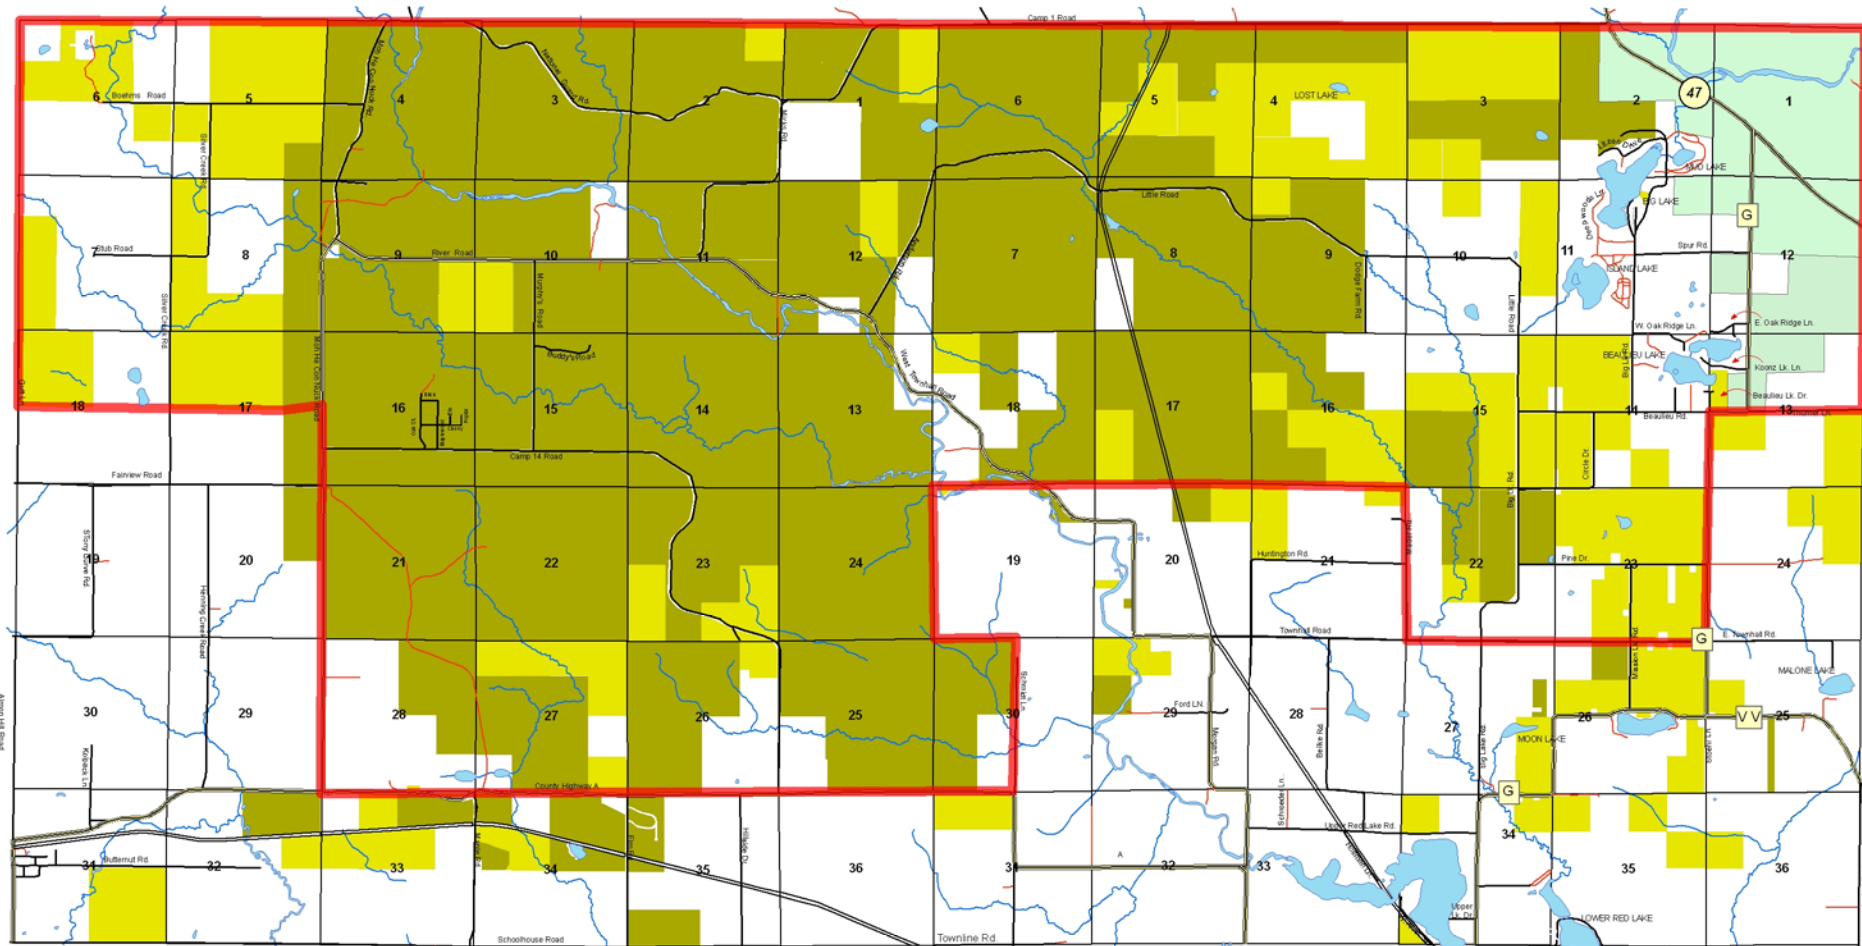

Stockbridge-Munsee Land Holdings 2012

T.28N. R. 13E. Bartelme

T.28N. R. 14E. Red Springs

Legend

- Proposed Wolf Zone (Zero Harvest)
- Menominee Lands
- Trust Lands
- Fee Lands
- Transportation Routes
- Roads Types
- Light Duty Roads
- Surfaced Highway
- Unimproved Roads

Prepared by SM Land Management
February 2012