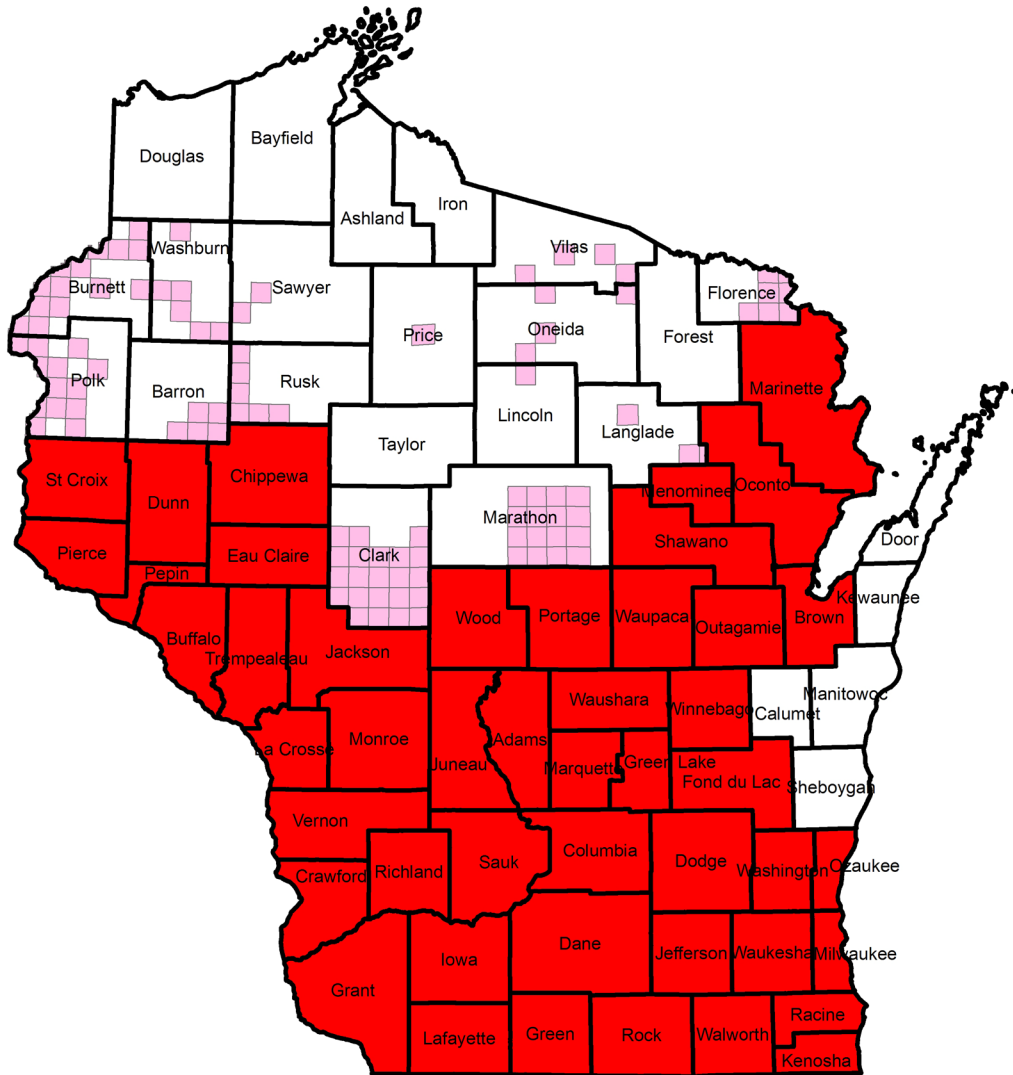

# Distribution of oak wilt in Wisconsin (as of June 5, 2017)

## Legend

-  Oak wilt established
-  Oak wilt confirmed in 6-mile squares