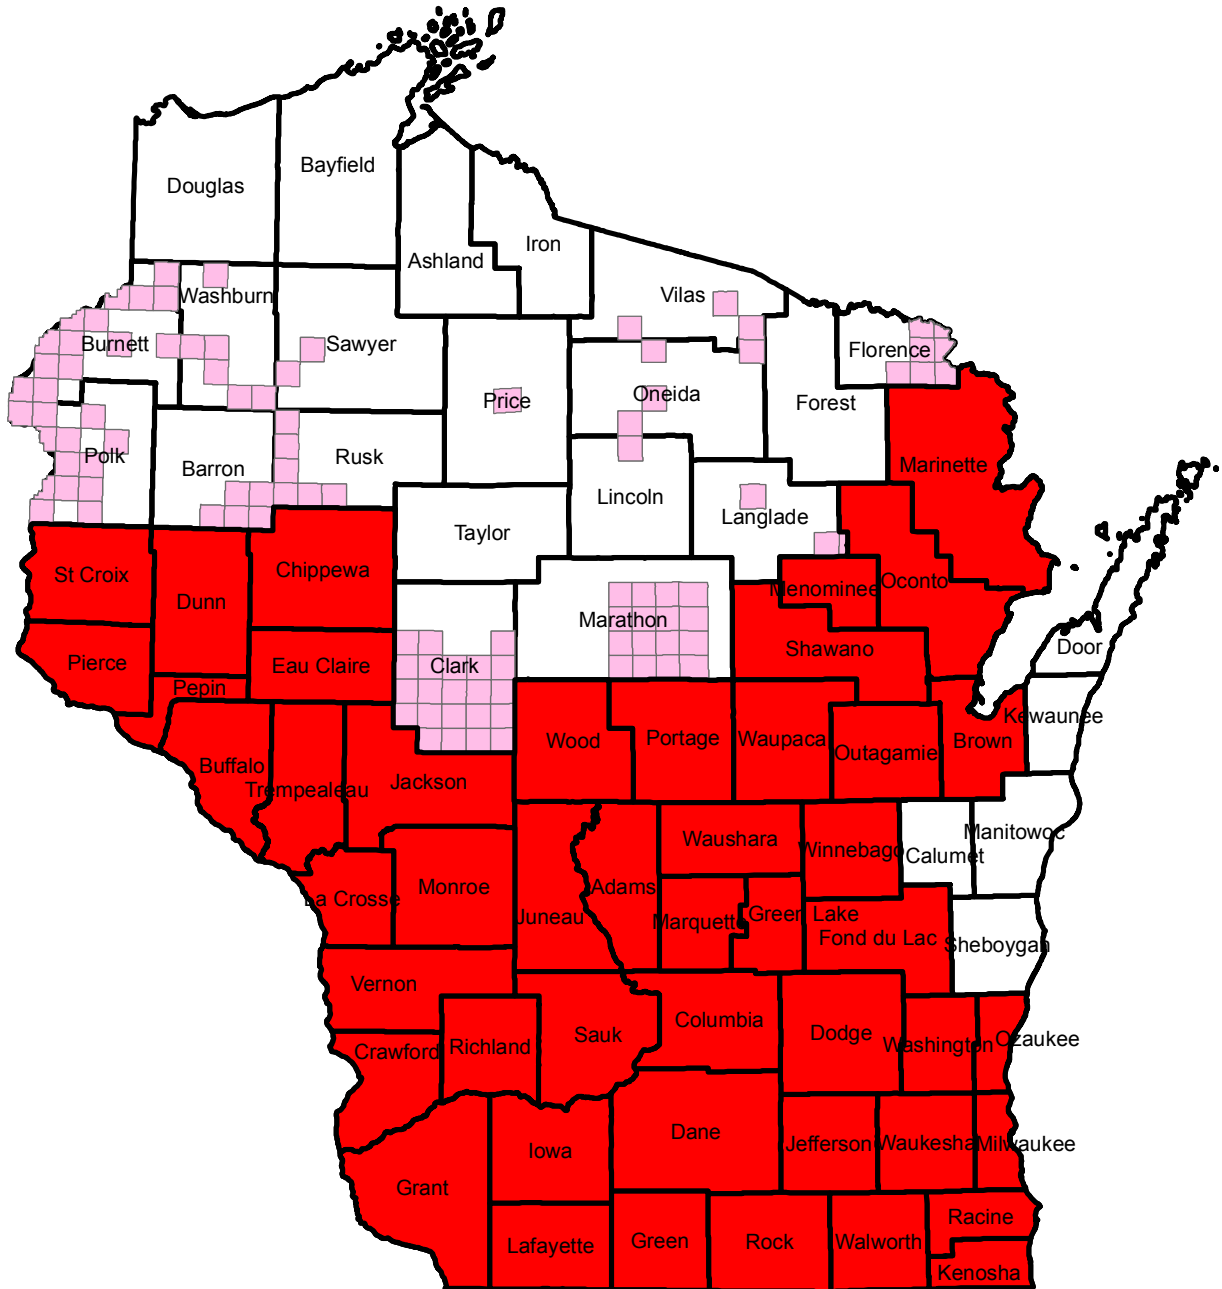

# Distribution of oak wilt in Wisconsin (as of Dec 6, 2016)

## Legend

-  Generally infested counties
-  Oak wilt confirmed in 6-mile squares