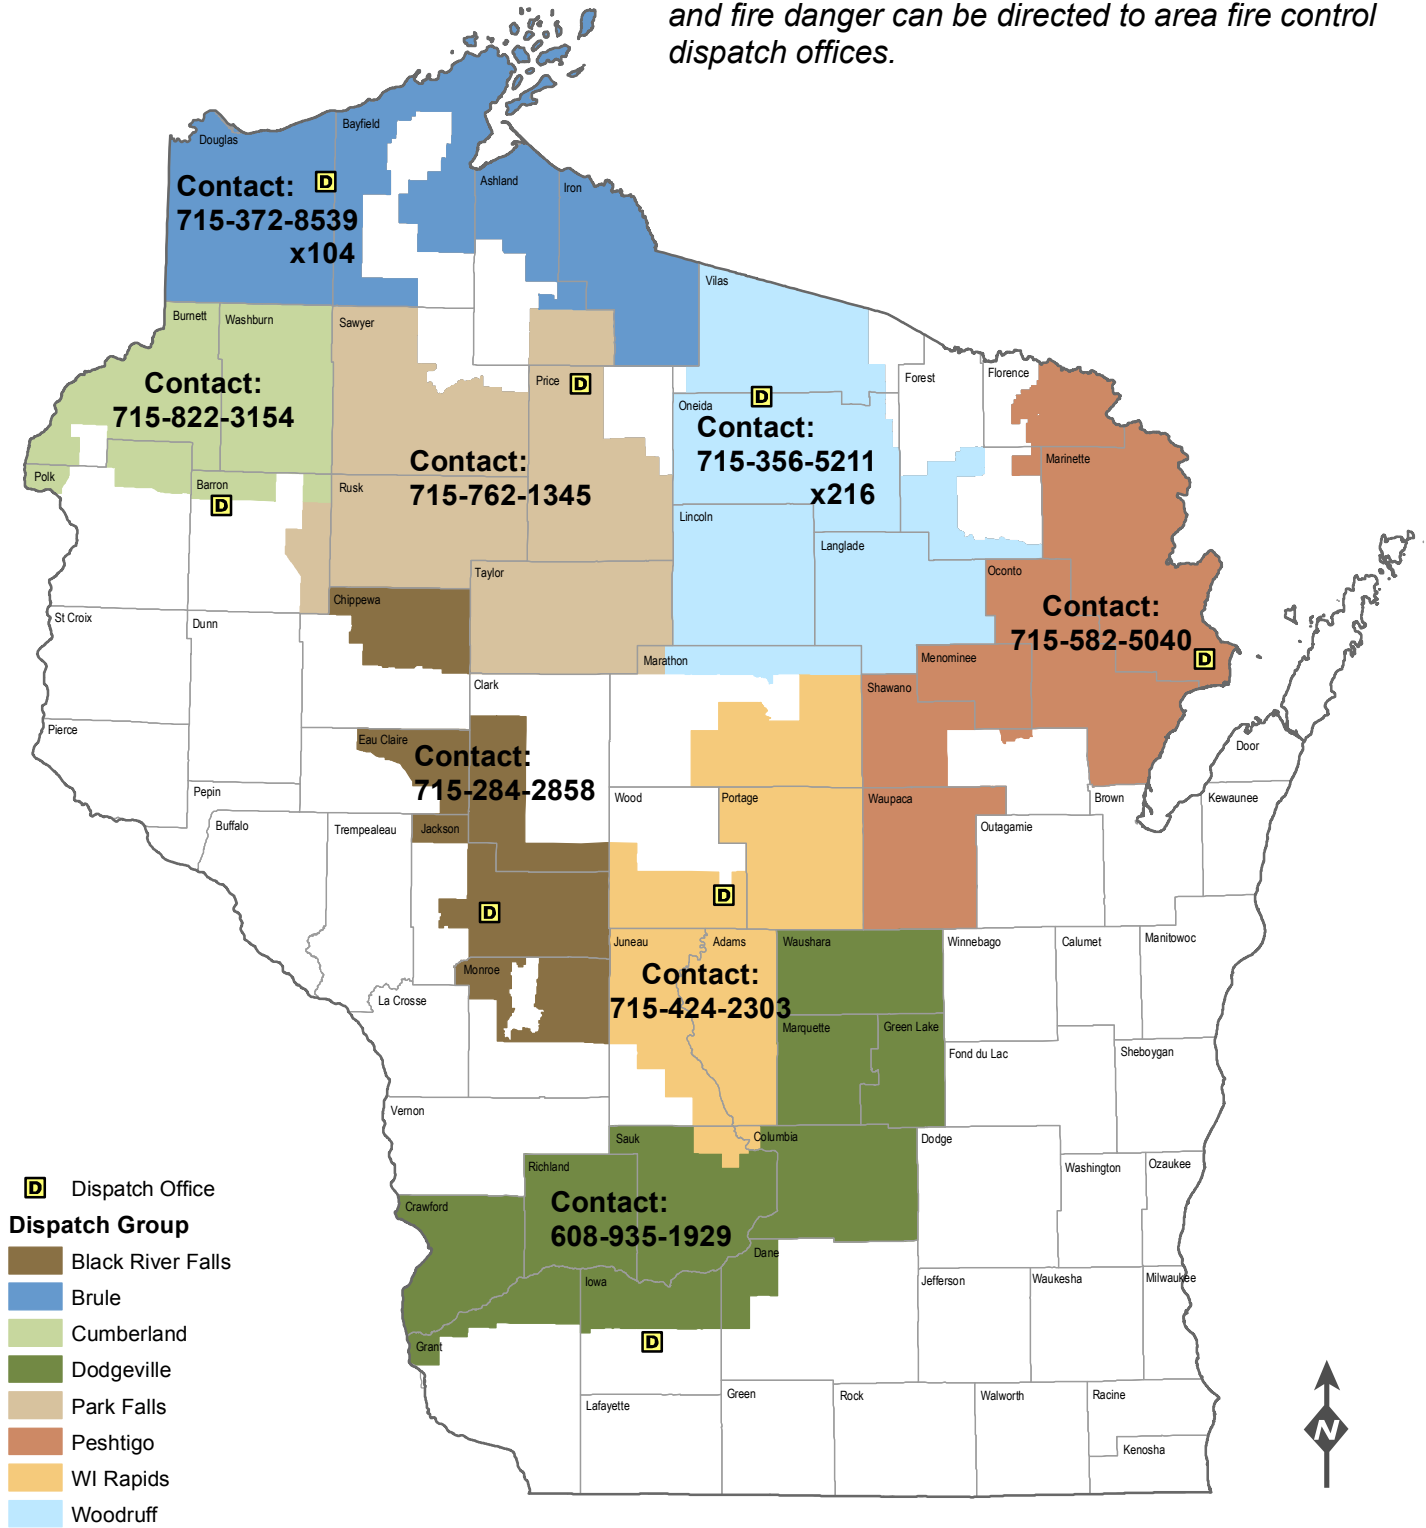

# DNR Fire Control Dispatch Offices

Questions related to DNR burn permit restrictions and fire danger can be directed to area fire control dispatch offices.

The Department has made reasonable efforts to provide accurate information, but cannot exclude the possibility of errors or omissions in sources or of changes in actual conditions. The Department makes no warranties of any kind, either express or implied. Changes may be periodically made to the information herein – contact the originator of the data with any questions regarding appropriate use.