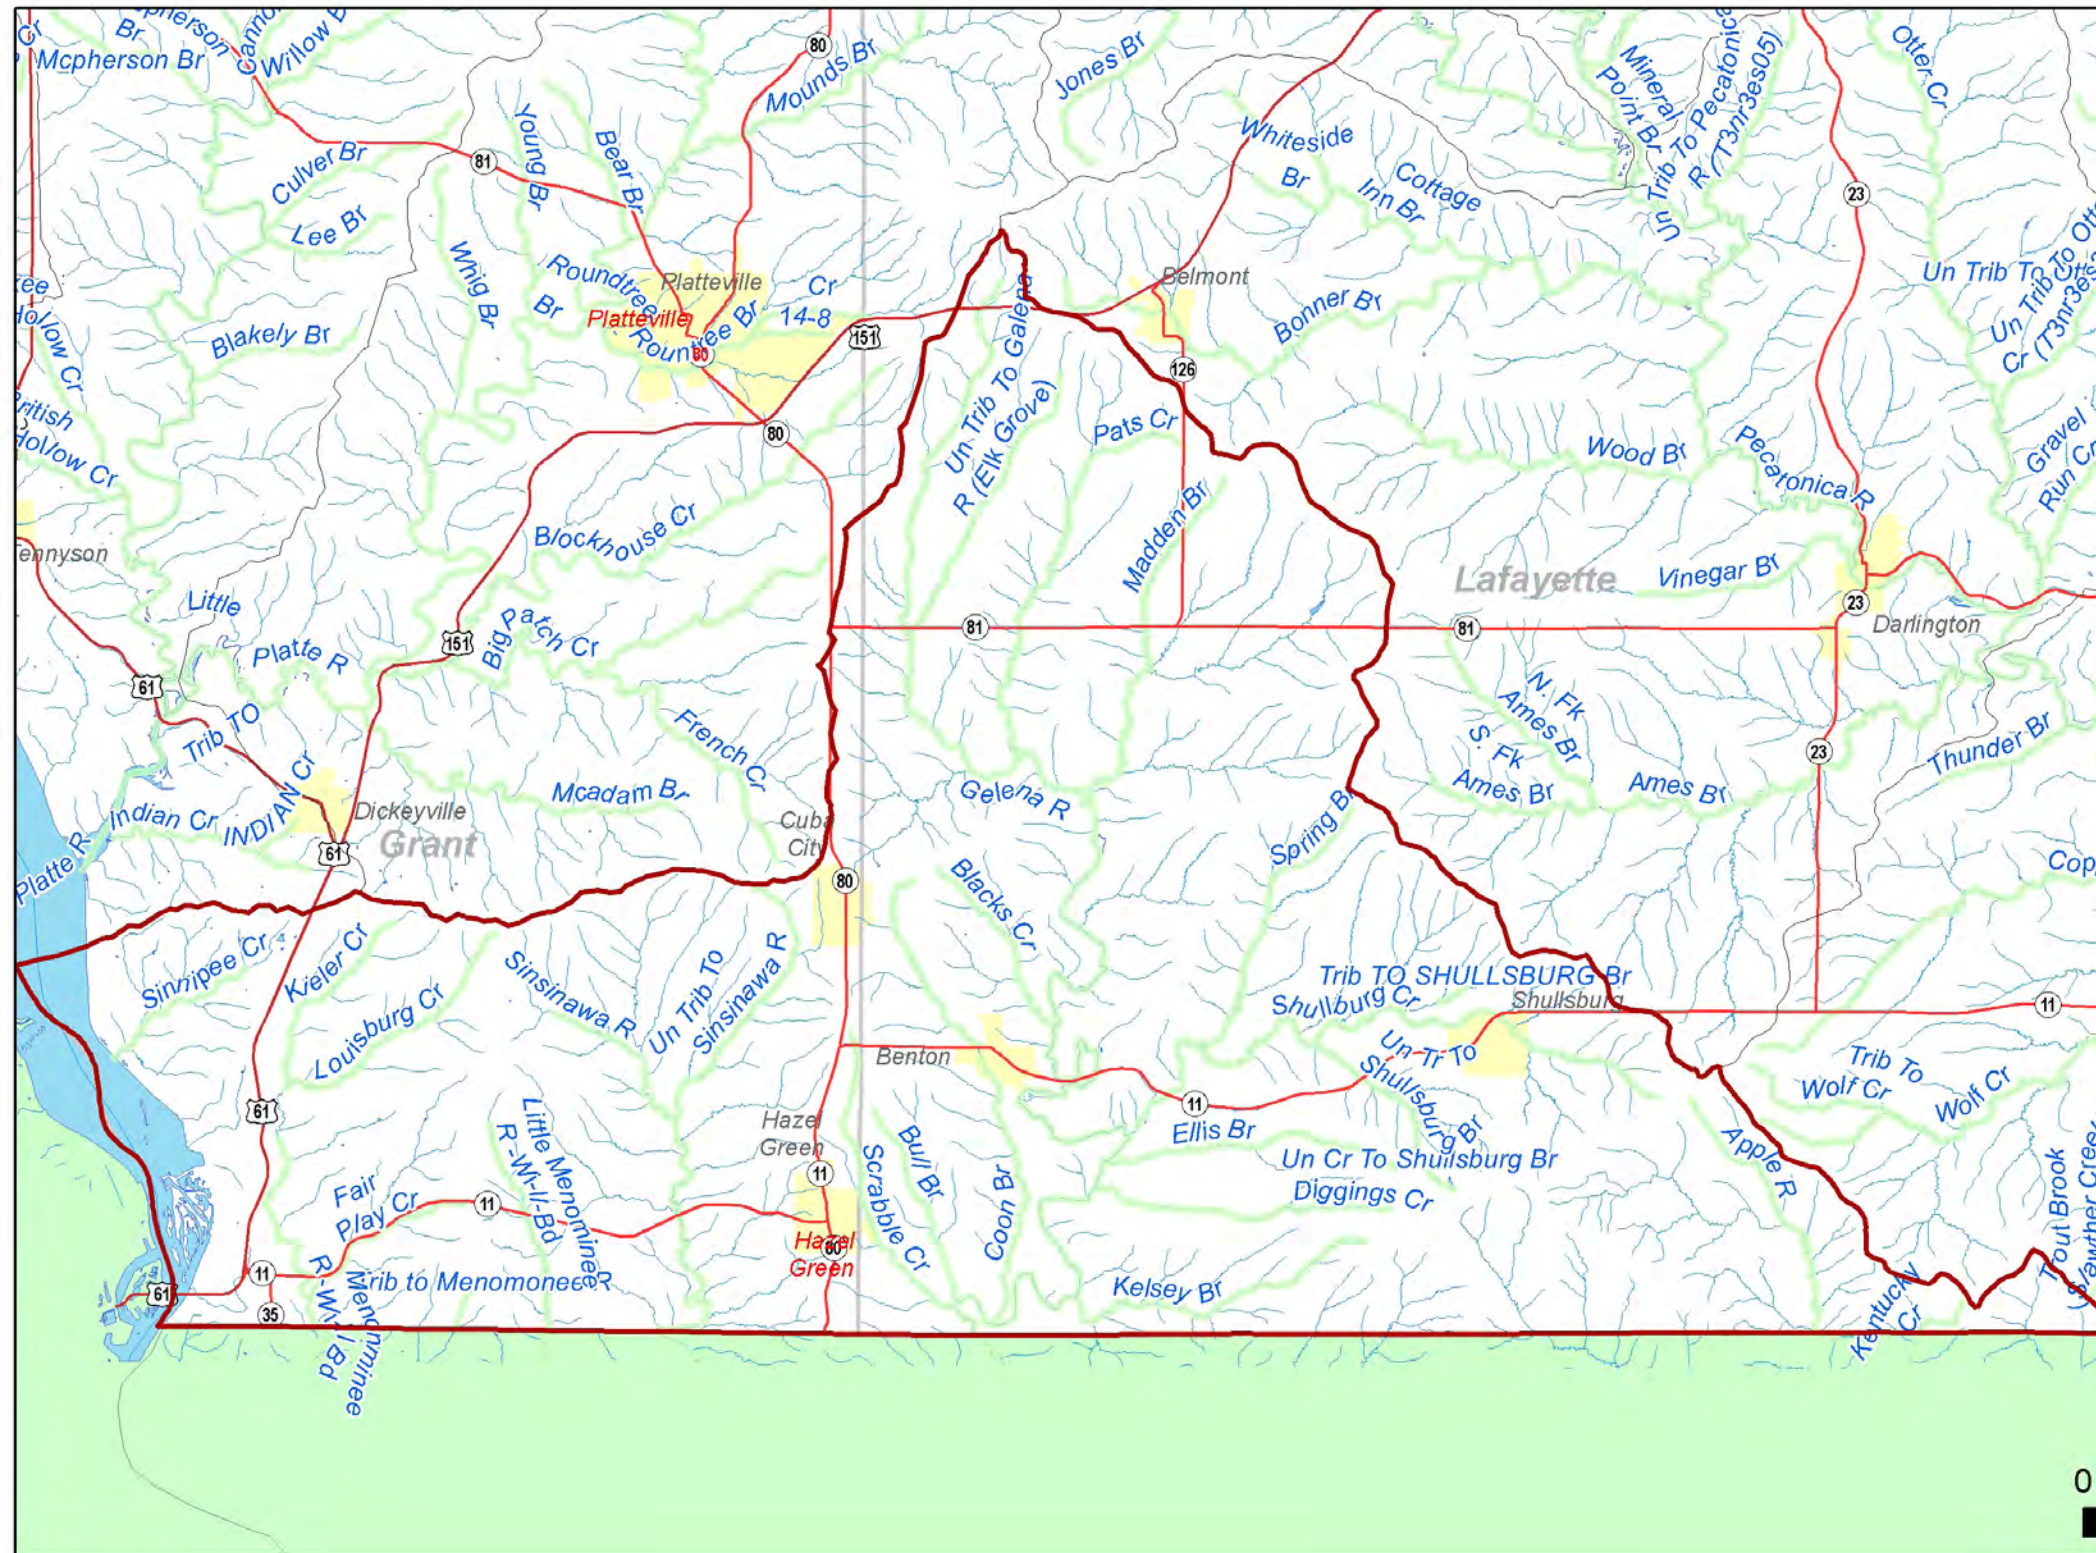

# Galena River

GP01

	US Highway		Watersheds
	Interstate Highway		Counties
	State Highway		Municipalities
	Assessment Waters		

0 1 2 4 6 8