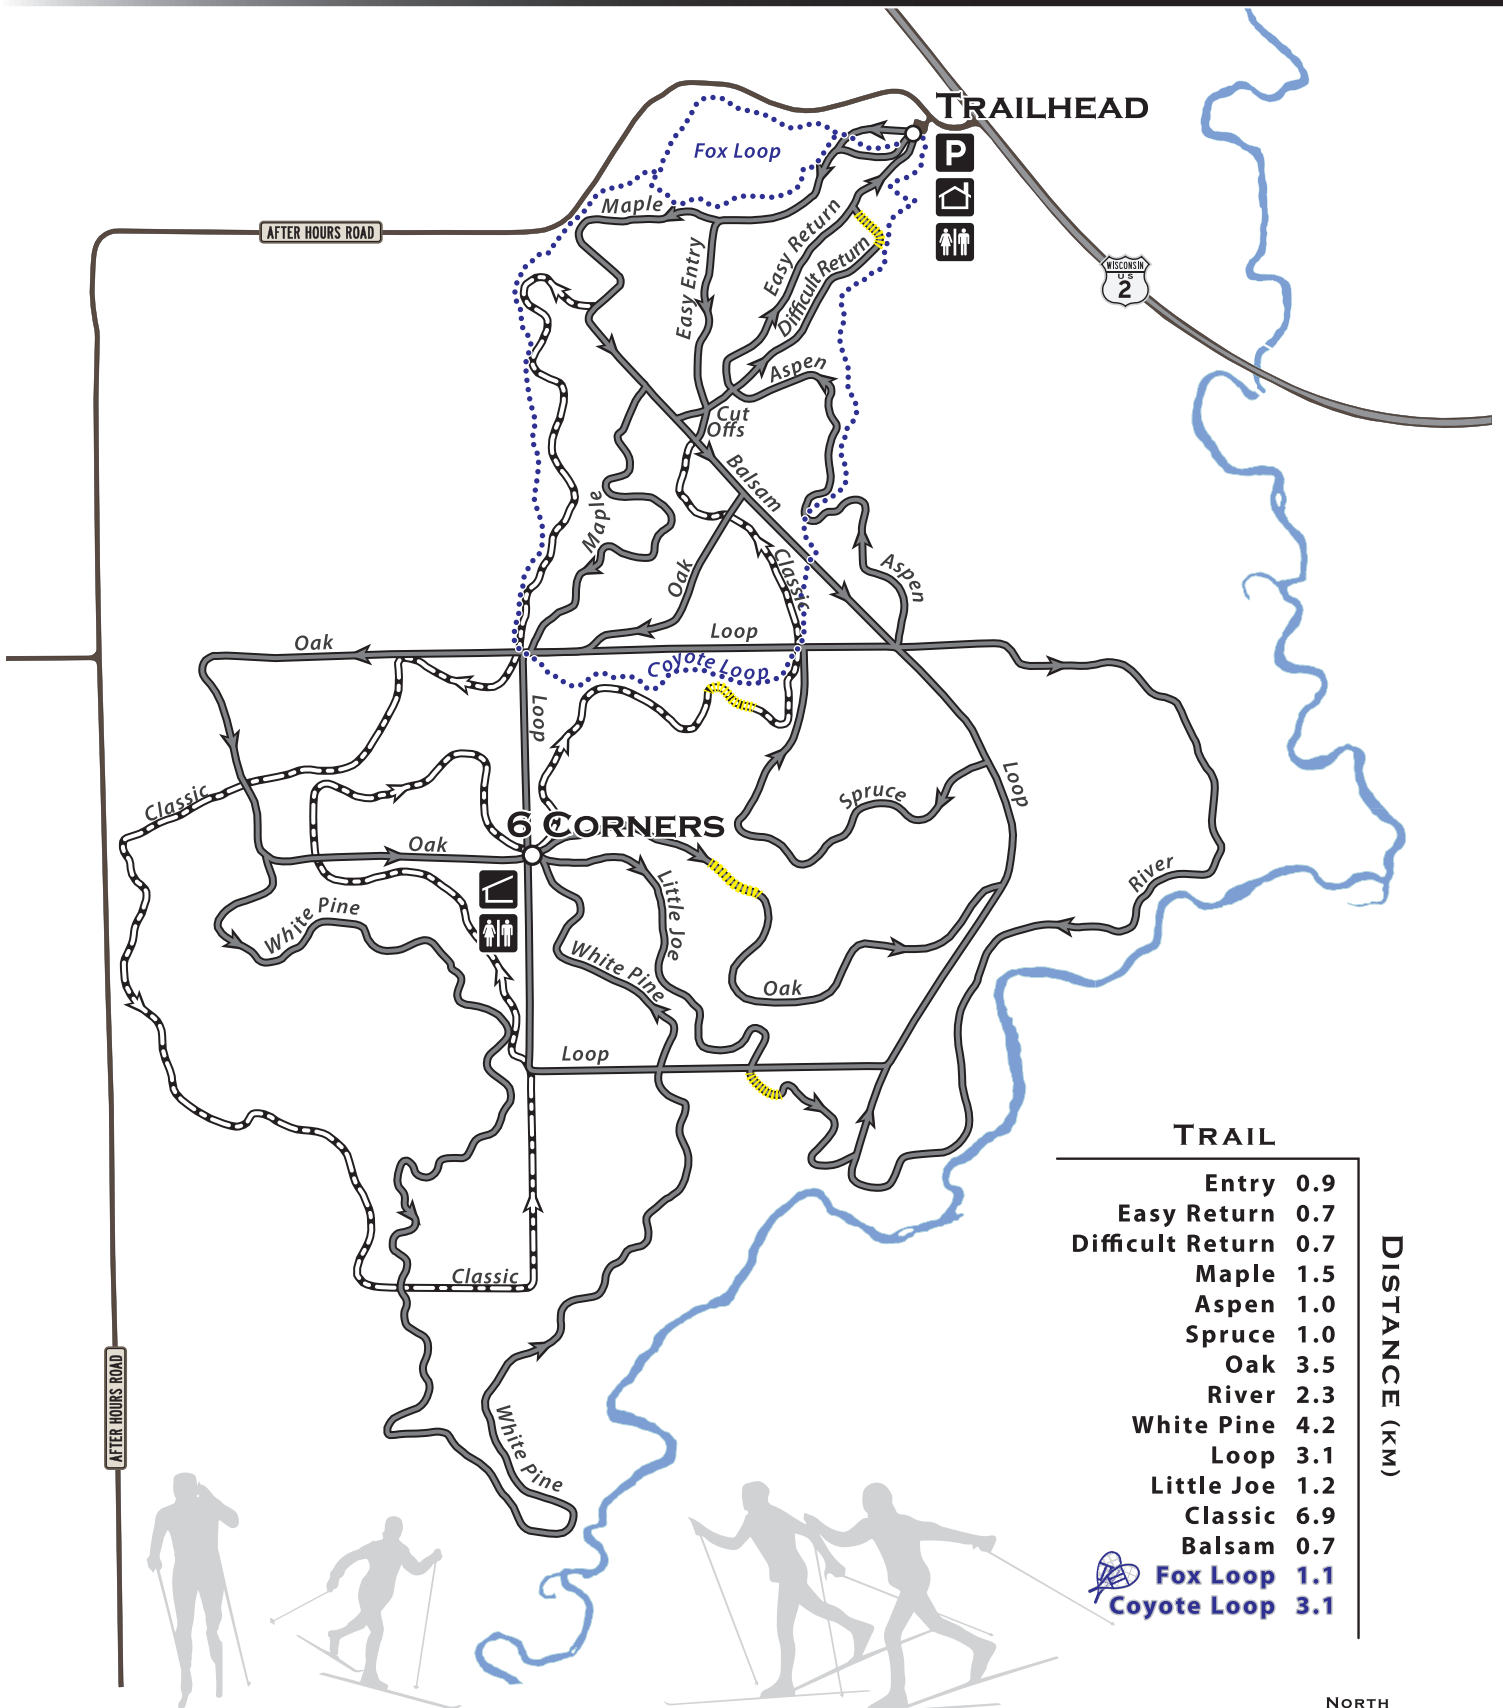

AFTERHOURS TRAIL SYSTEM

BRULE RIVER STATE FOREST

TRAIL

Entry	0.9
Easy Return	0.7
Difficult Return	0.7
Maple	1.5
Aspen	1.0
Spruce	1.0
Oak	3.5
River	2.3
White Pine	4.2
Loop	3.1
Little Joe	1.2
Classic	6.9
Balsam	0.7
Fox Loop	1.1
Coyote Loop	3.1

DISTANCE (KM)

LEGEND

Skate/Classic Trail	Snowshoe Trail	Trailhead Parking	Shelter
Classic Trail	Steep Trail Section	Trailhead Warming House	Restrooms

Scan this QR Code for an online trail map

NORTH