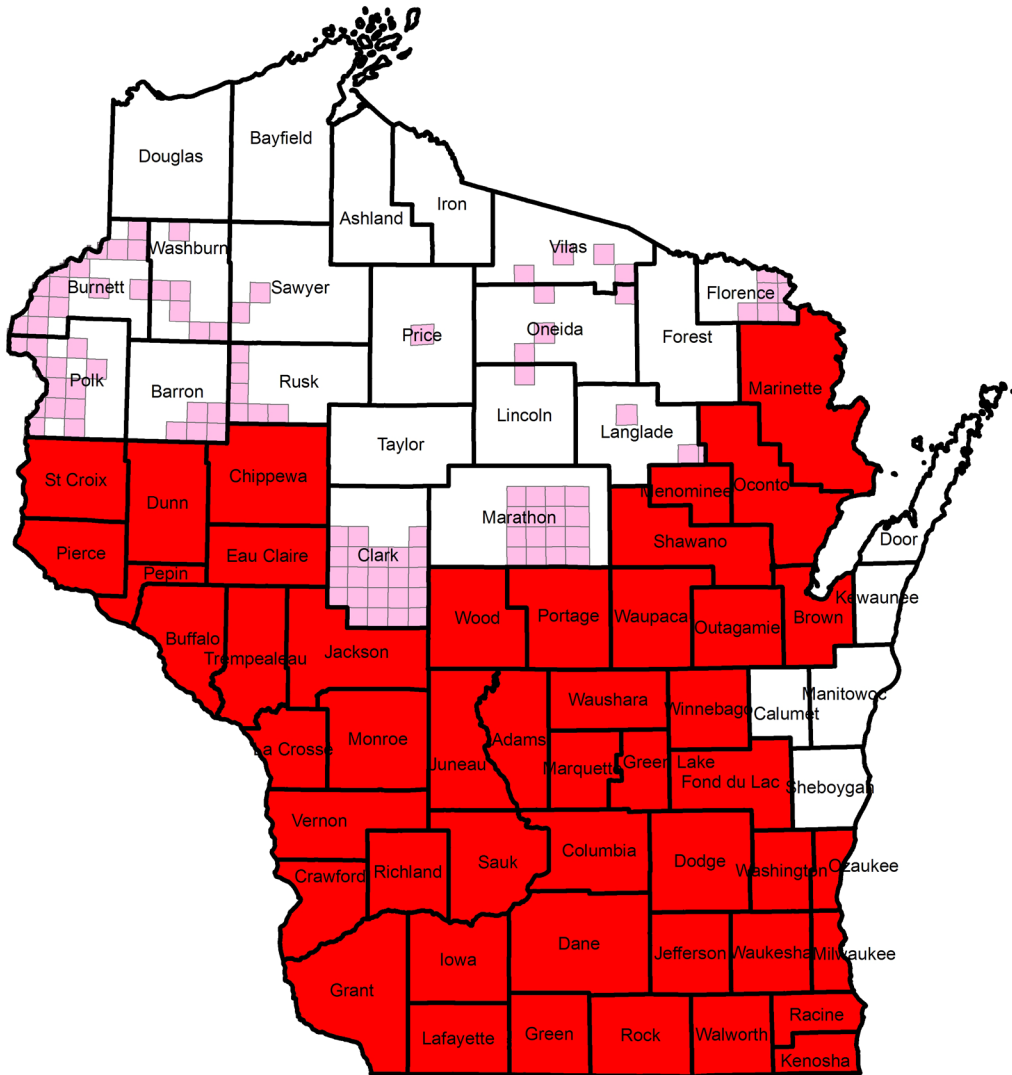

Distribution of oak wilt in Wisconsin (as of June 5, 2017)

Legend

-  Oak wilt established
-  Oak wilt confirmed in 6-mile squares