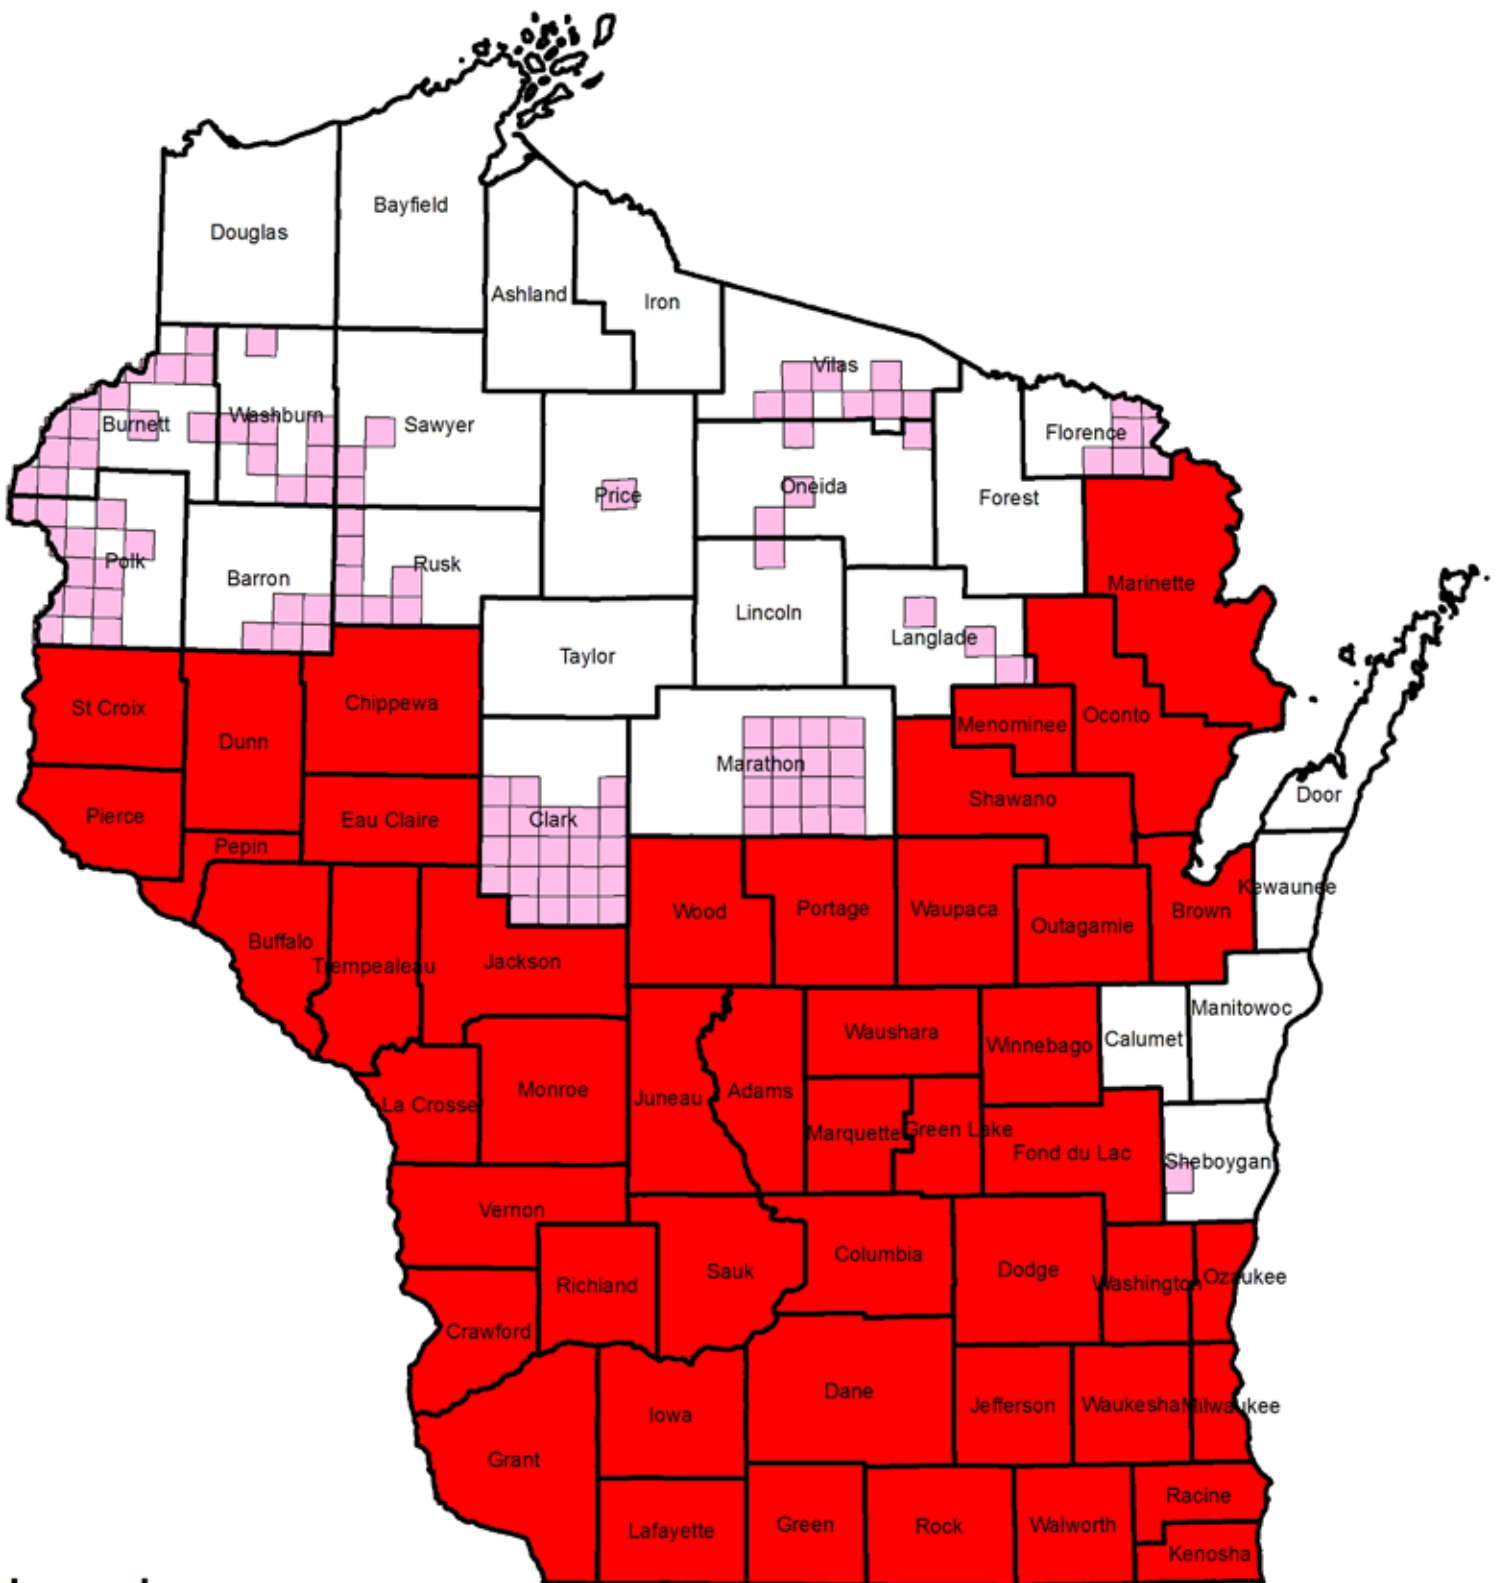

Oak wilt detections in Wisconsin (as of October 31, 2017)

Legend

- Oak wilt established
- Oak wilt confirmed in 6-mile squares