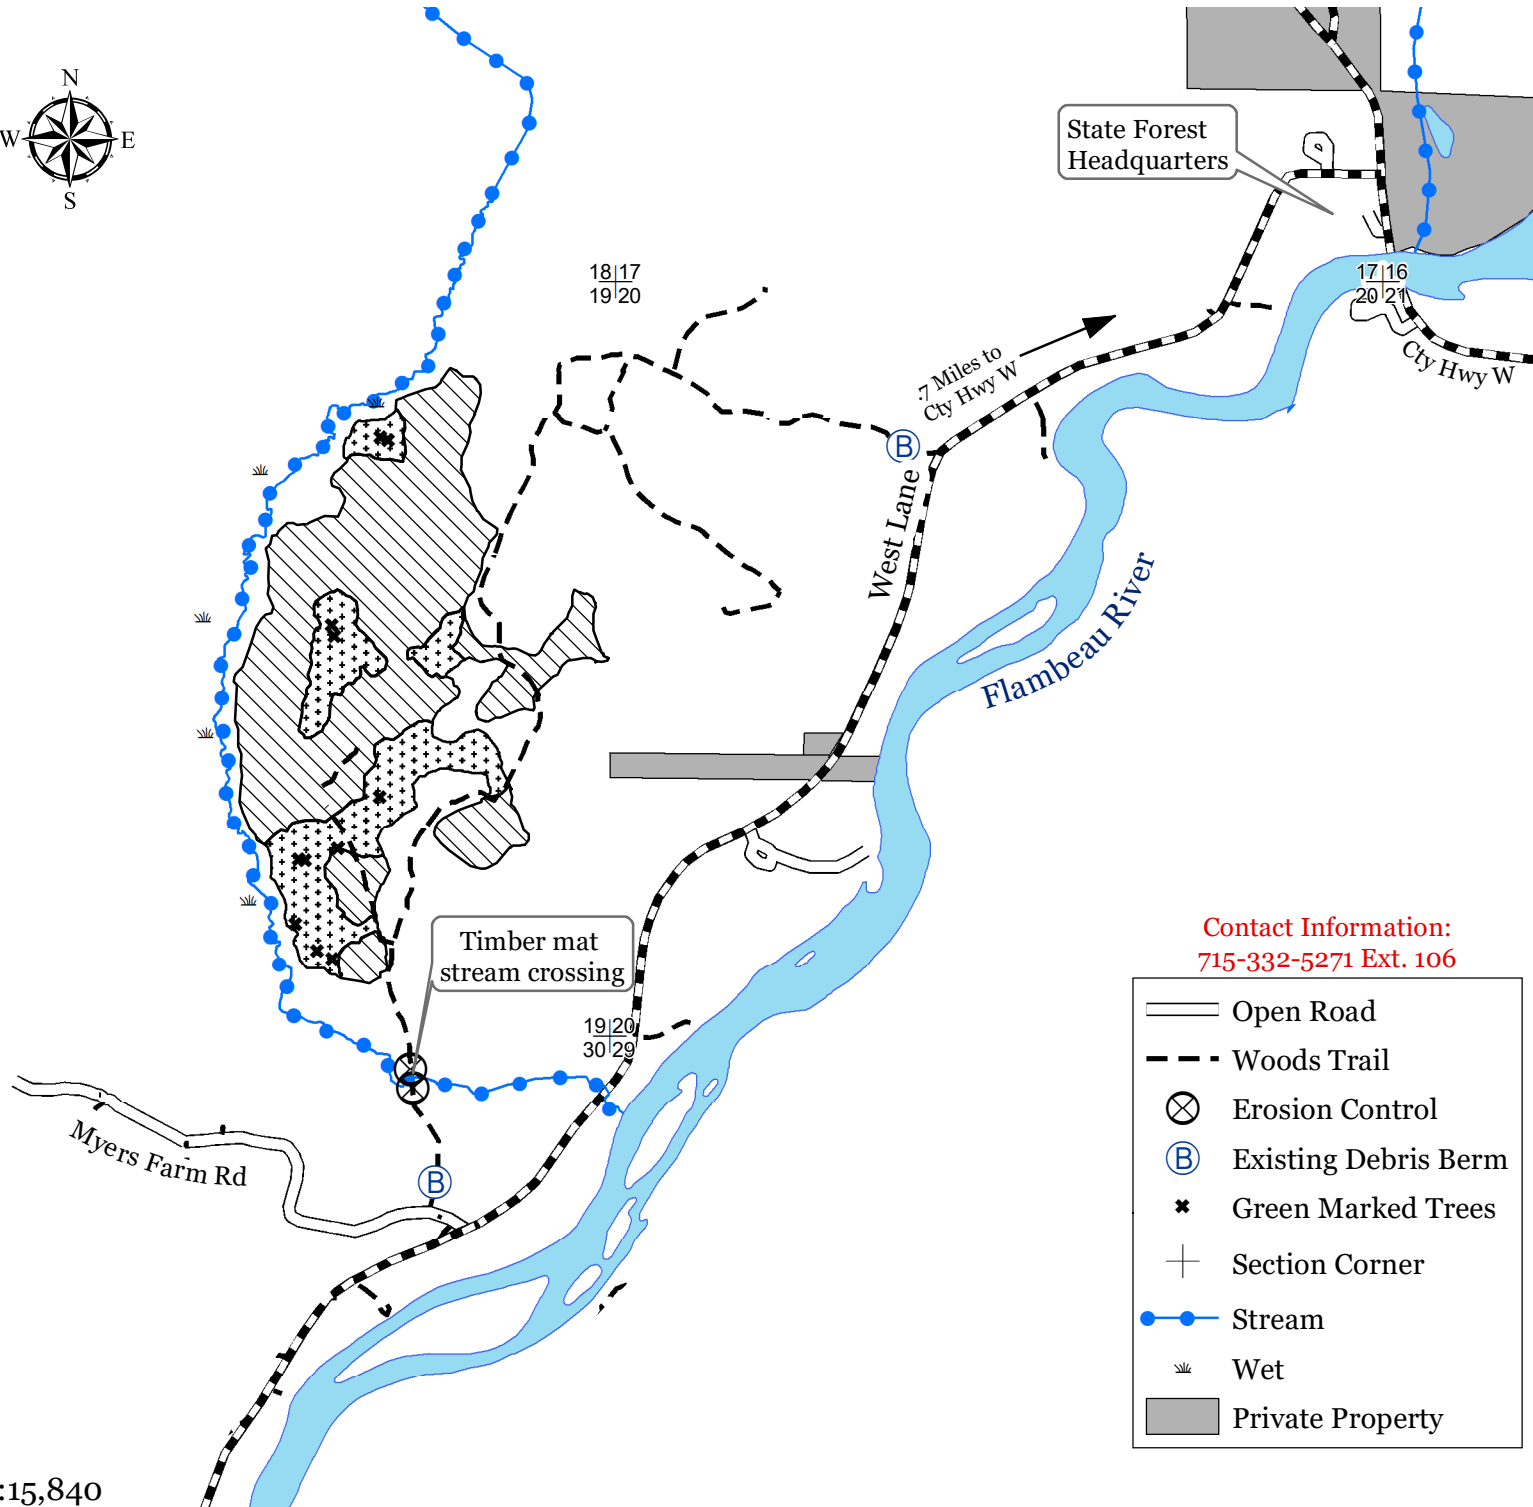

Tract 1-20 (Bugle Boogie) - Flambeau River State Forest

Parts of: NE, SE, Section 19, T38N-R3W, Sawyer County

Selection Area (83 acres) – Bounded by red paint, harvest all orange marked trees within the designated boundaries. Sever all orange marked unmerchantable stems and all ironwood. Do not cut snags, cull trees or trees marked with an orange X.

Coppice Area (30 acres) – Bounded by red paint, harvest all trees greater than 1” except for green marked trees, hemlock, white pine, oak, cedar and cherry. Leave all trees within 30’ of all hemlock and cedar.

Total Acres: 113

1:15,840

0 0.25 0.5 1 Miles

Mapped by Justin Cook
 "This map is not a survey of the actual boundary of any property this map depicts"