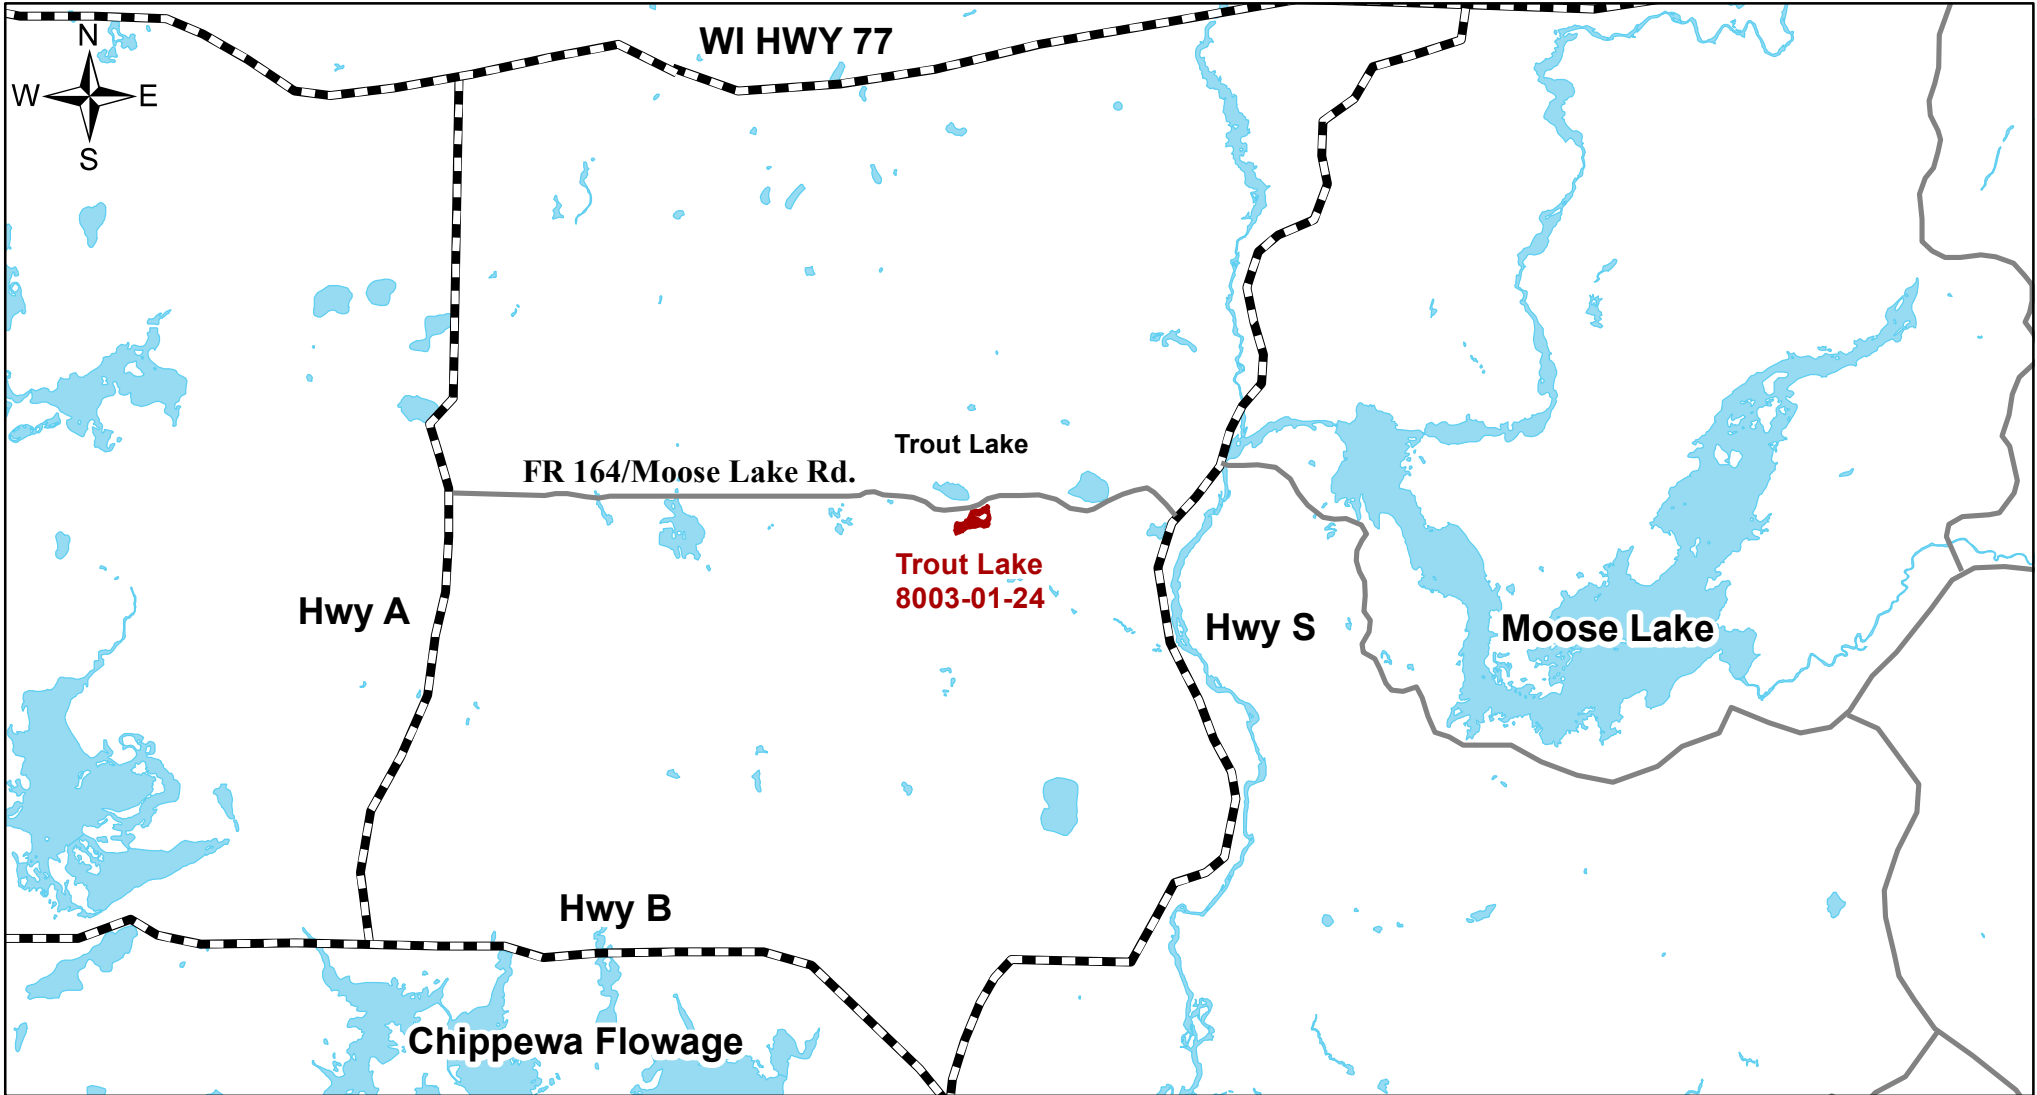

FY24 Spring Timber Sale Locator Map

Good Neighbor Authority - Wisconsin Department of Natural Resources

Great Divide Ranger District - Chequamegon Nicolet National Forest - Ashland County, WI

DNR Contact: David Todus: (715) 577-1806

FY24 Spring Timber Sale Locator Map

Good Neighbor Authority - Wisconsin Department of Natural Resources

Great Divide Ranger District - Chequamegon Nicolet National Forest - Sawyer County, WI

DNR Contact: David Todus: (715) 577-1806