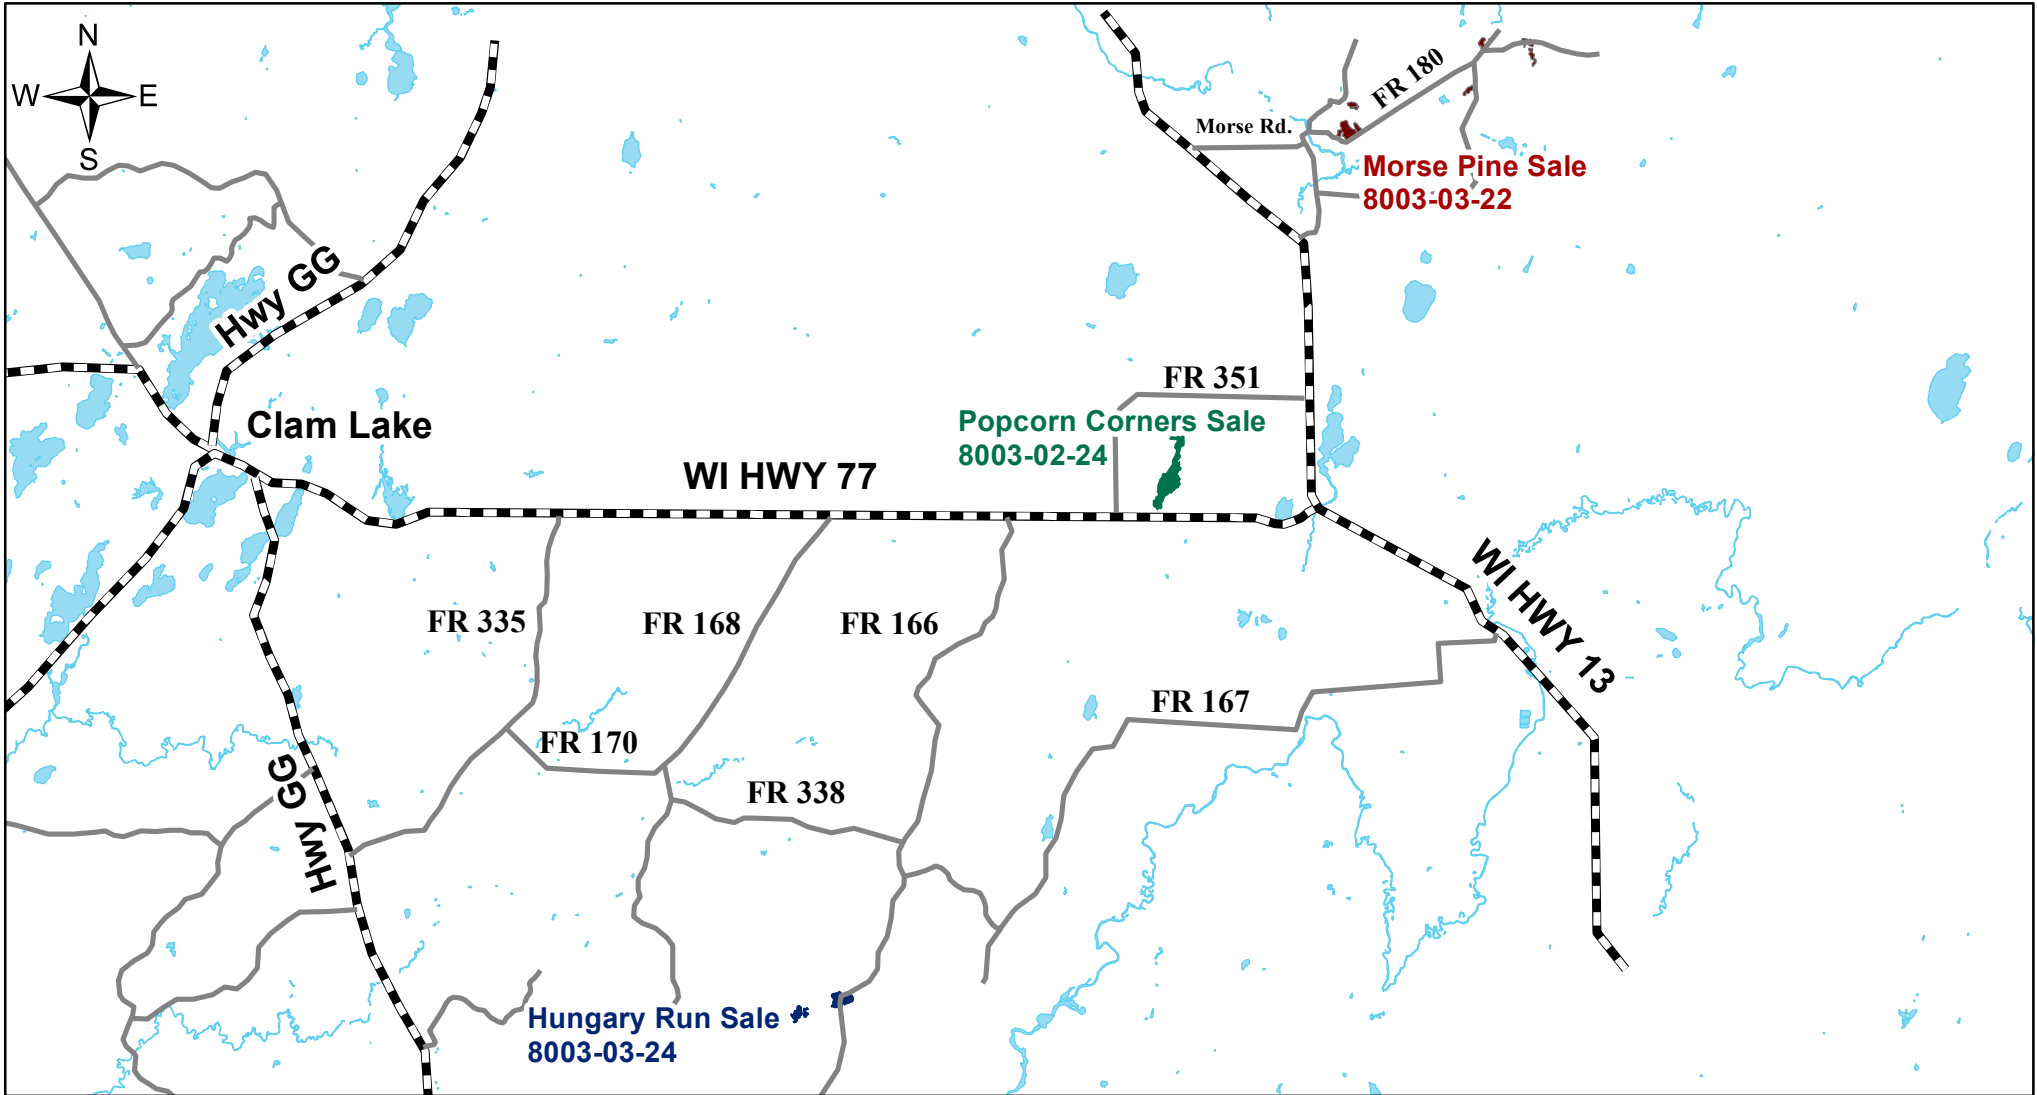

FY24 Spring Timber Sale Locator Map

Good Neighbor Authority - Wisconsin Department of Natural Resources

Great Divide Ranger District - Chequamegon Nicolet National Forest - Ashland County, WI

DNR Contact: David Todus: (715) 577-1806

FY24 Spring Timber Sale Locator Map

Good Neighbor Authority - Wisconsin Department of Natural Resources

Great Divide Ranger District - Chequamegon Nicolet National Forest - Sawyer County, WI

DNR Contact: David Todus: (715) 577-1806