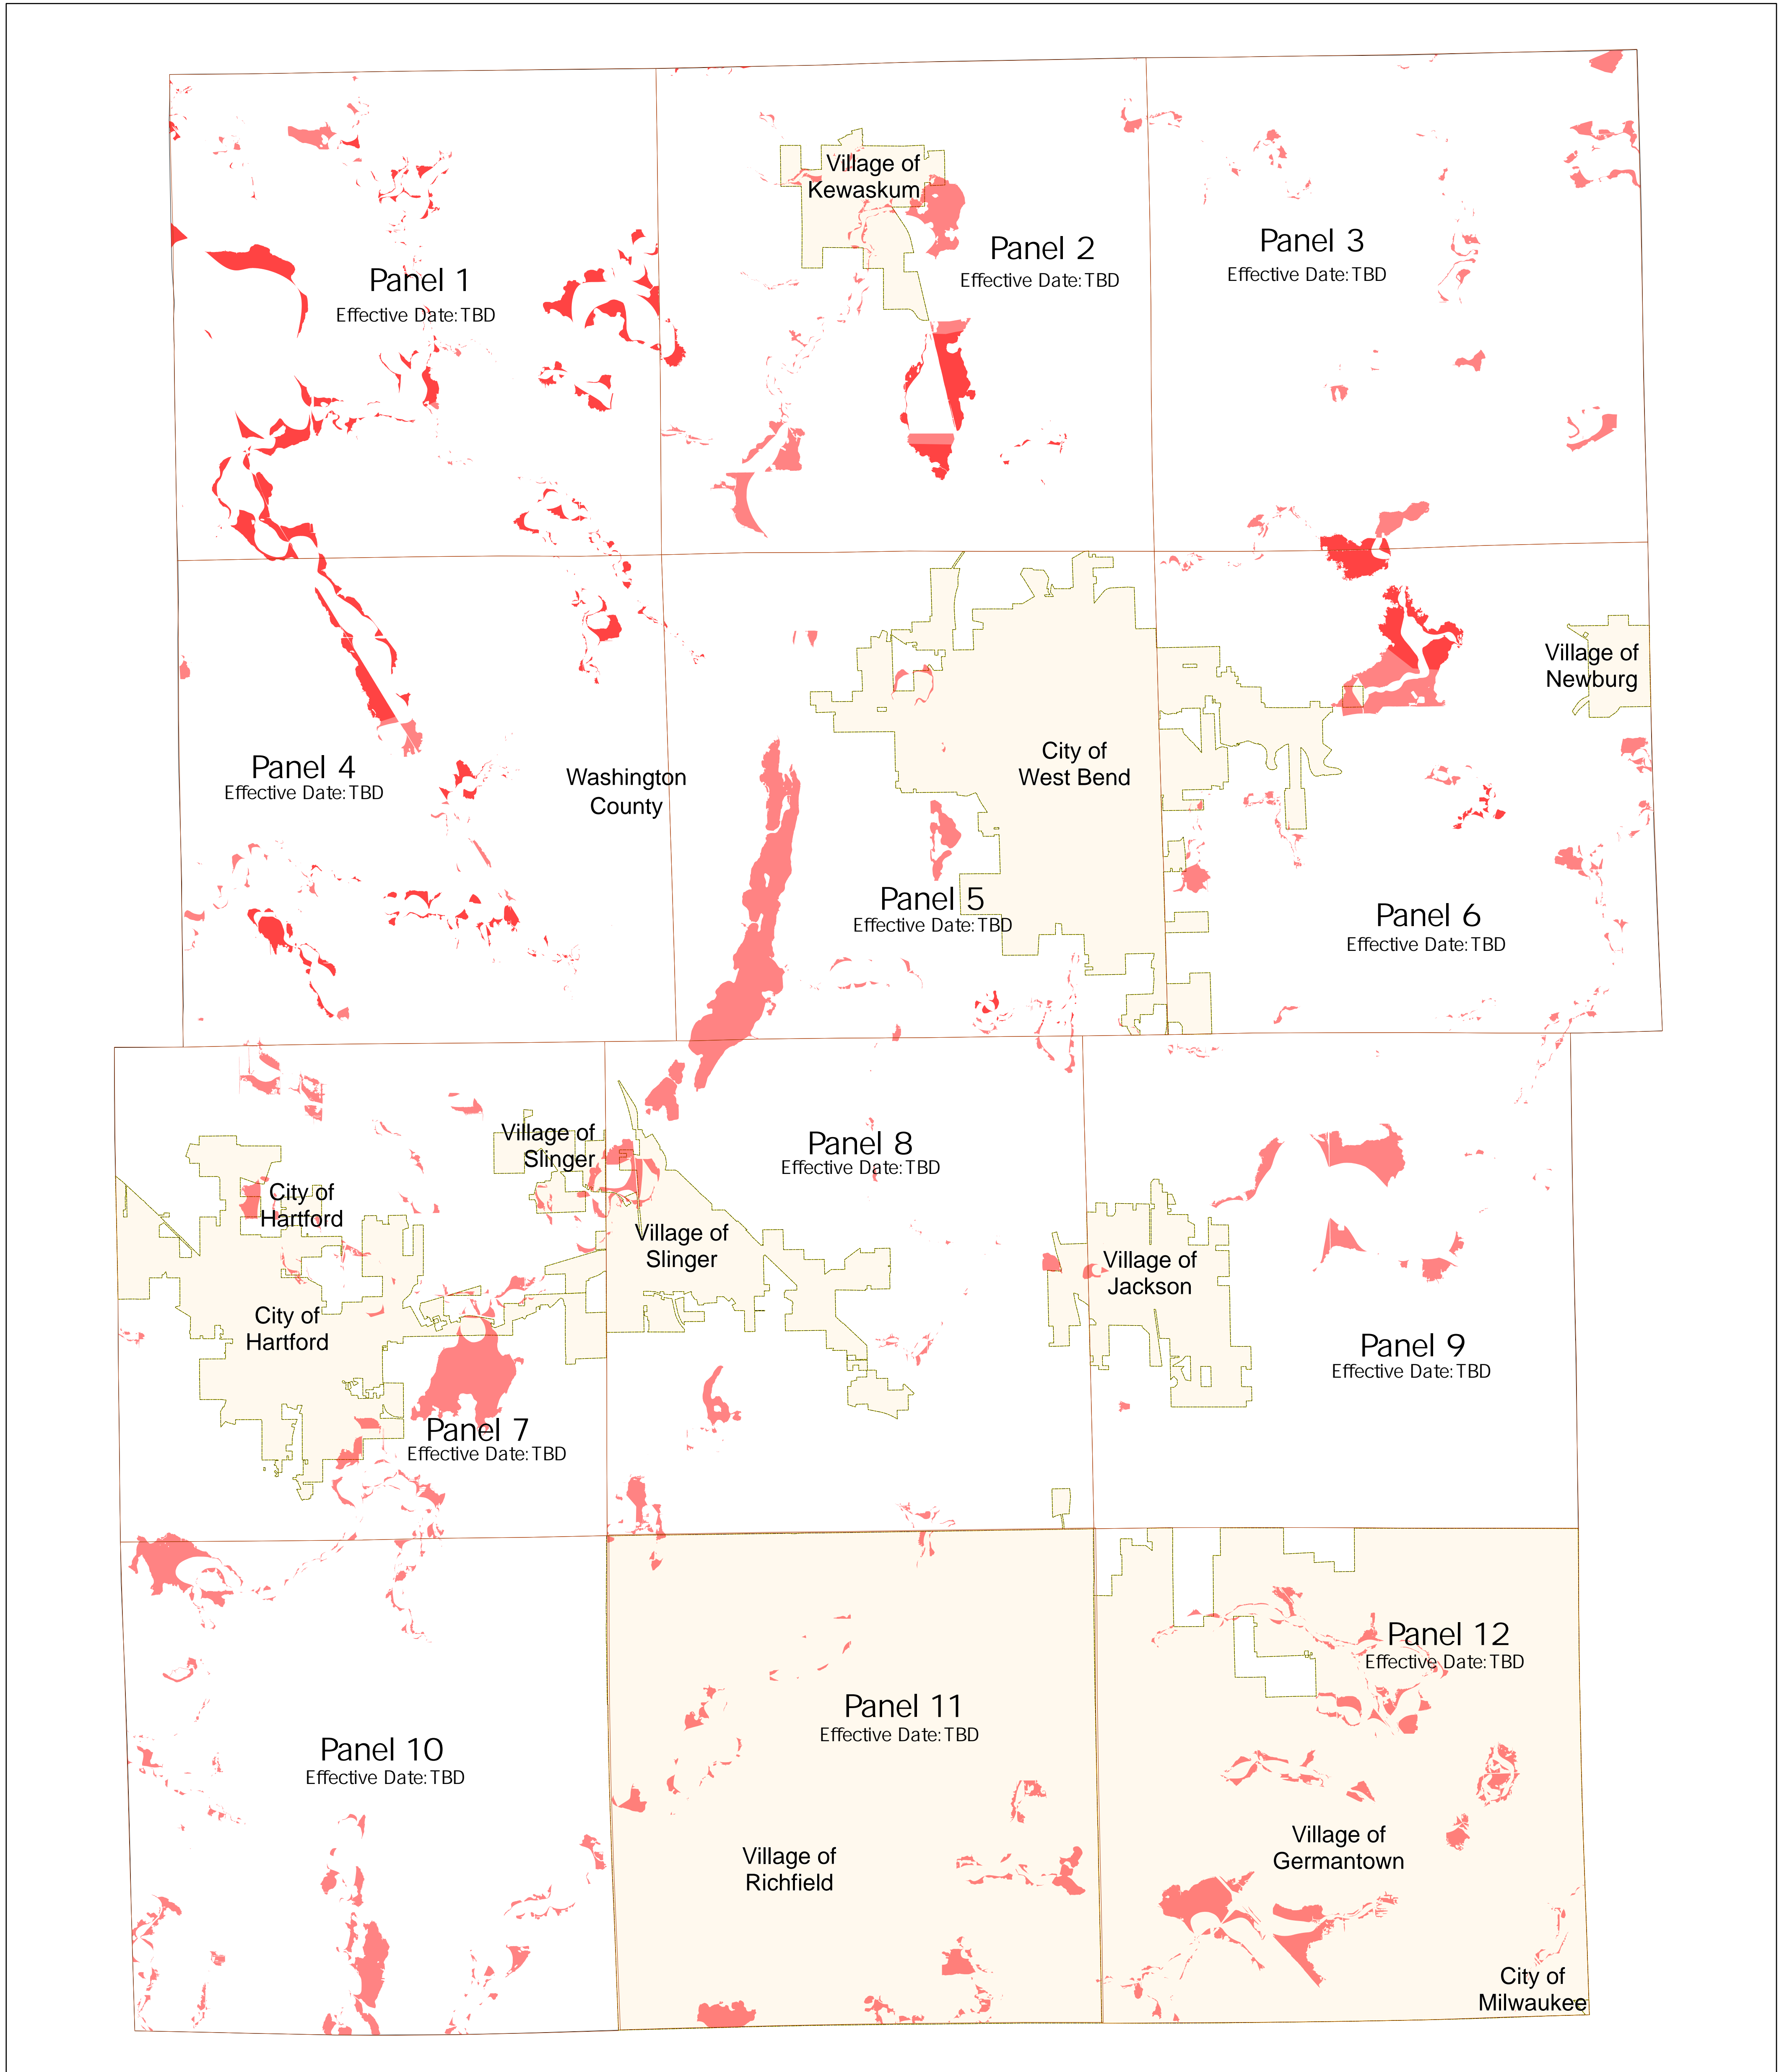

# Washington County Flood Storage District Panel Index Map

**LEGEND**

- Panels
- Flood Storage Districts

**POLITICAL AREAS**

- Municipalities
- Washington County