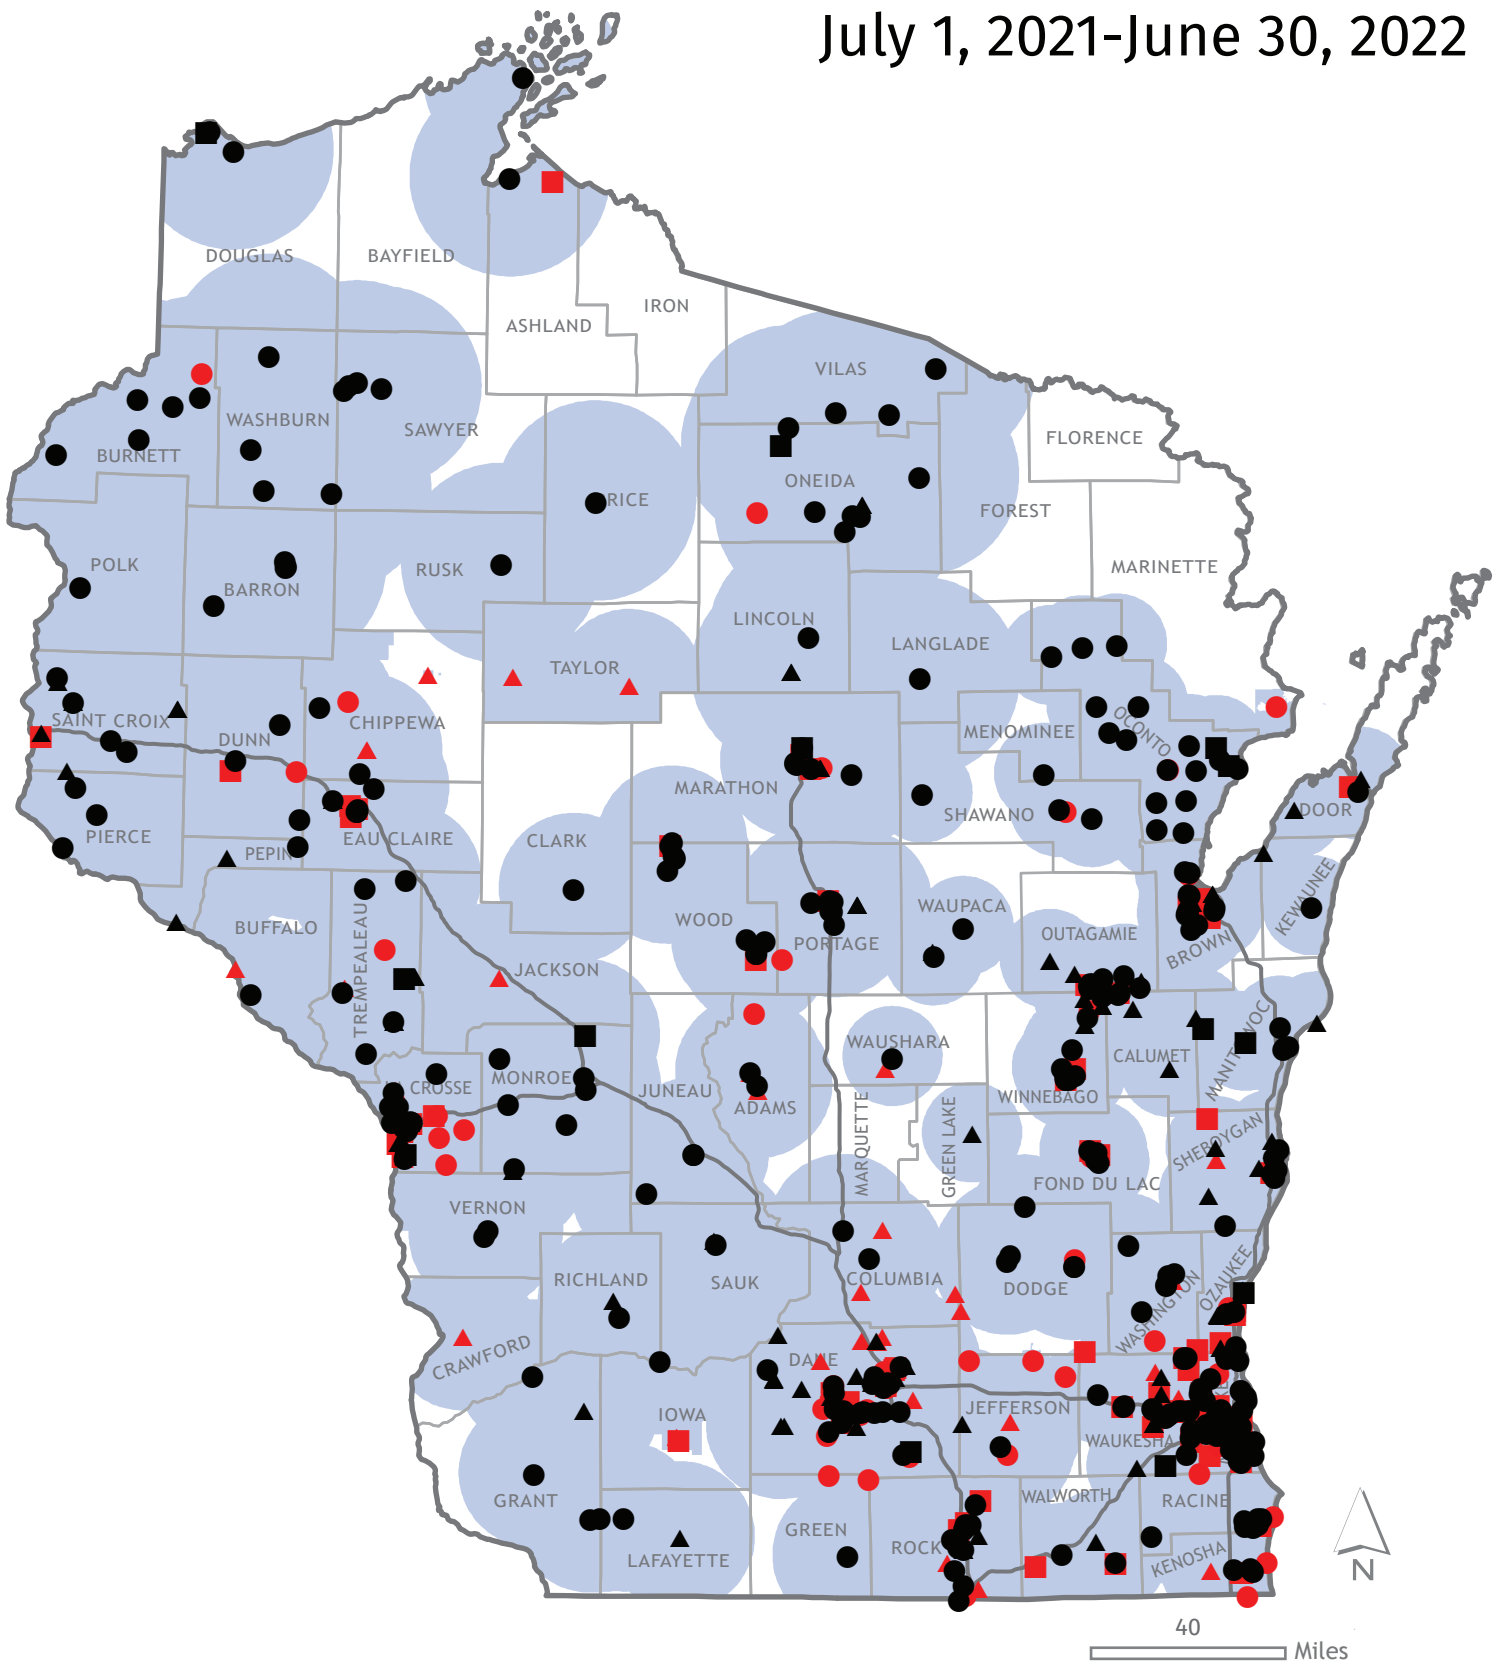

# Registered E-Cycle Wisconsin Collection Sites

July 1, 2021-June 30, 2022

20-mile coverage area: Northern\*

15-mile coverage area: South Central, West Central\*

10-mile coverage area: Northeast, Southeast\*

● Permanent collection sites

▲ One-day collection sites

■ Temporary collection sites

— Interstate highways

Collection sites available only to employees and customers of a company or residents of a village, town, city or county.

\*Based on the 2021 DNR Household Recycling Survey question, "How far would you be willing to travel to recycle electronics?"