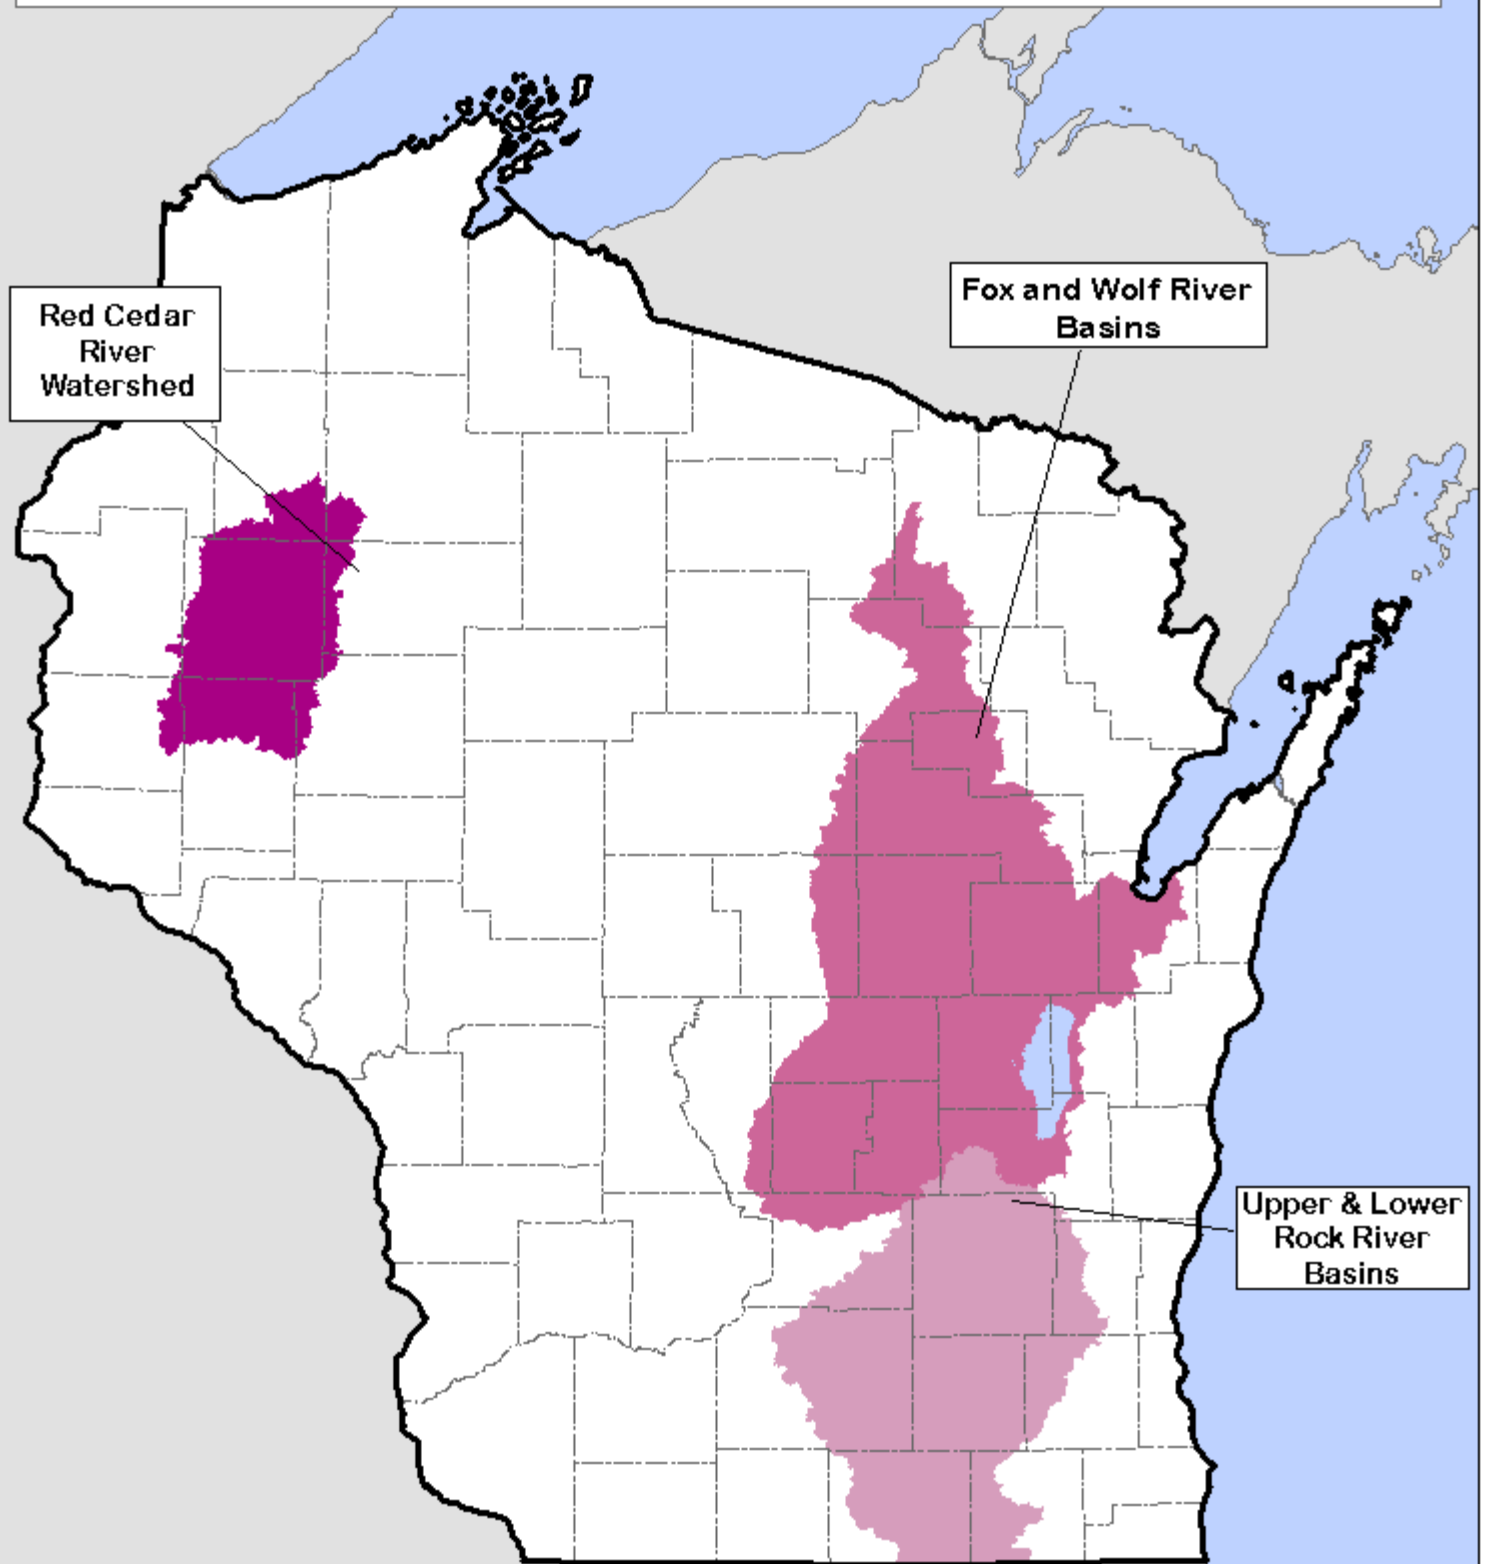

# Wisconsin Pollutant Trading Pilot Study Areas

Wisconsin Department of Natural Resources  
Water Division  
Bureau of Watershed Management  
March 2008