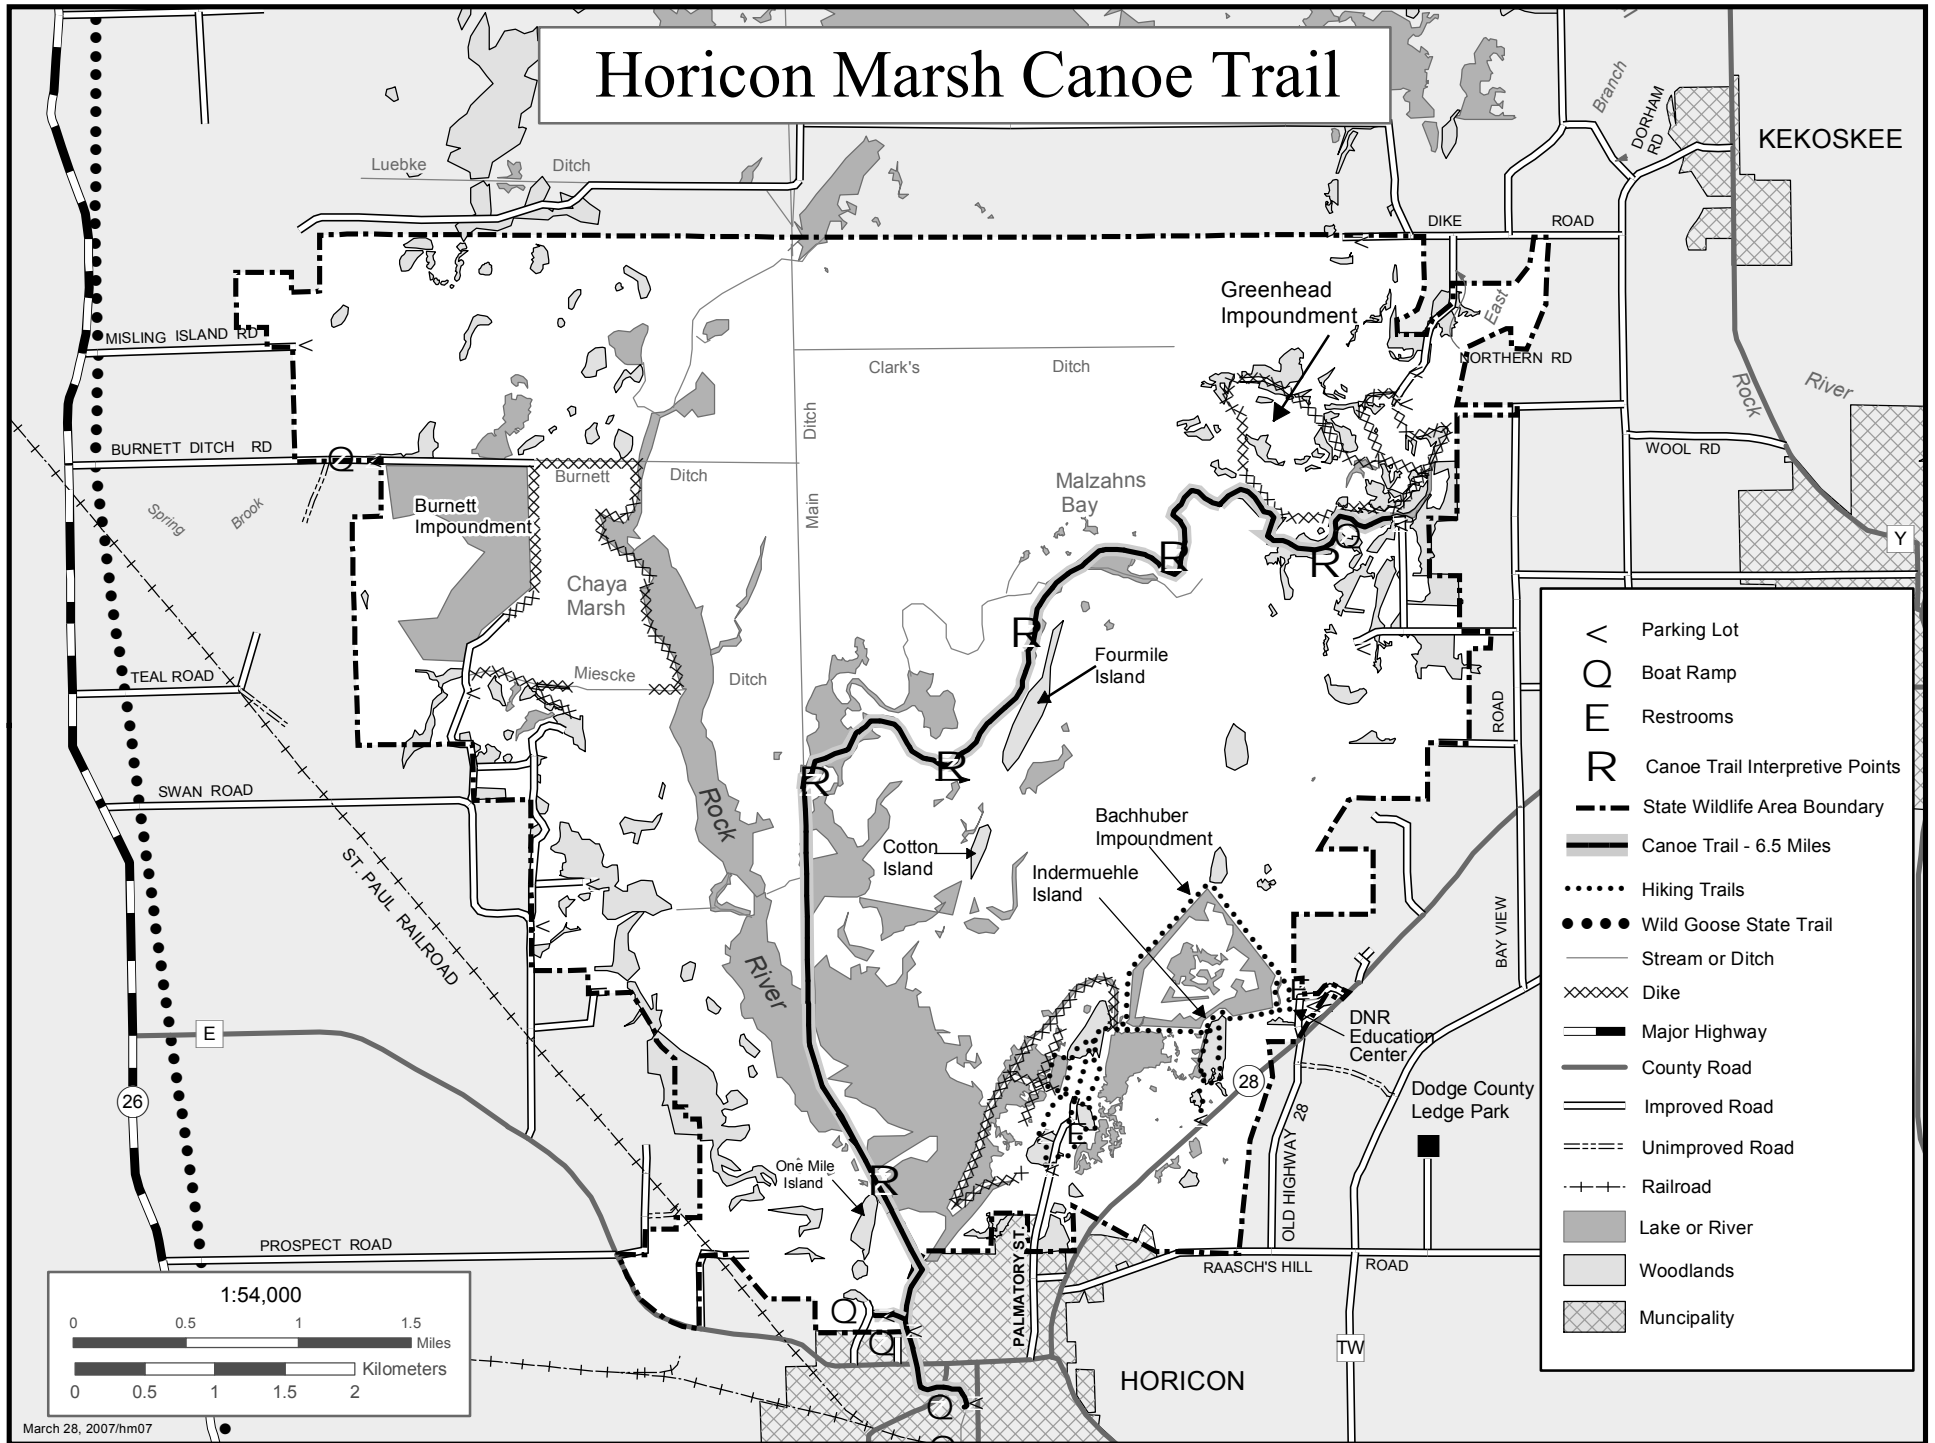

# Horicon Marsh Canoe Trail

- Parking Lot
- Boat Ramp
- Restrooms
- Canoe Trail Interpretive Points
- State Wildlife Area Boundary
- Canoe Trail - 6.5 Miles
- Hiking Trails
- Wild Goose State Trail
- Stream or Ditch
- Dike
- Major Highway
- County Road
- Improved Road
- Unimproved Road
- Railroad
- Lake or River
- Woodlands
- Municipality