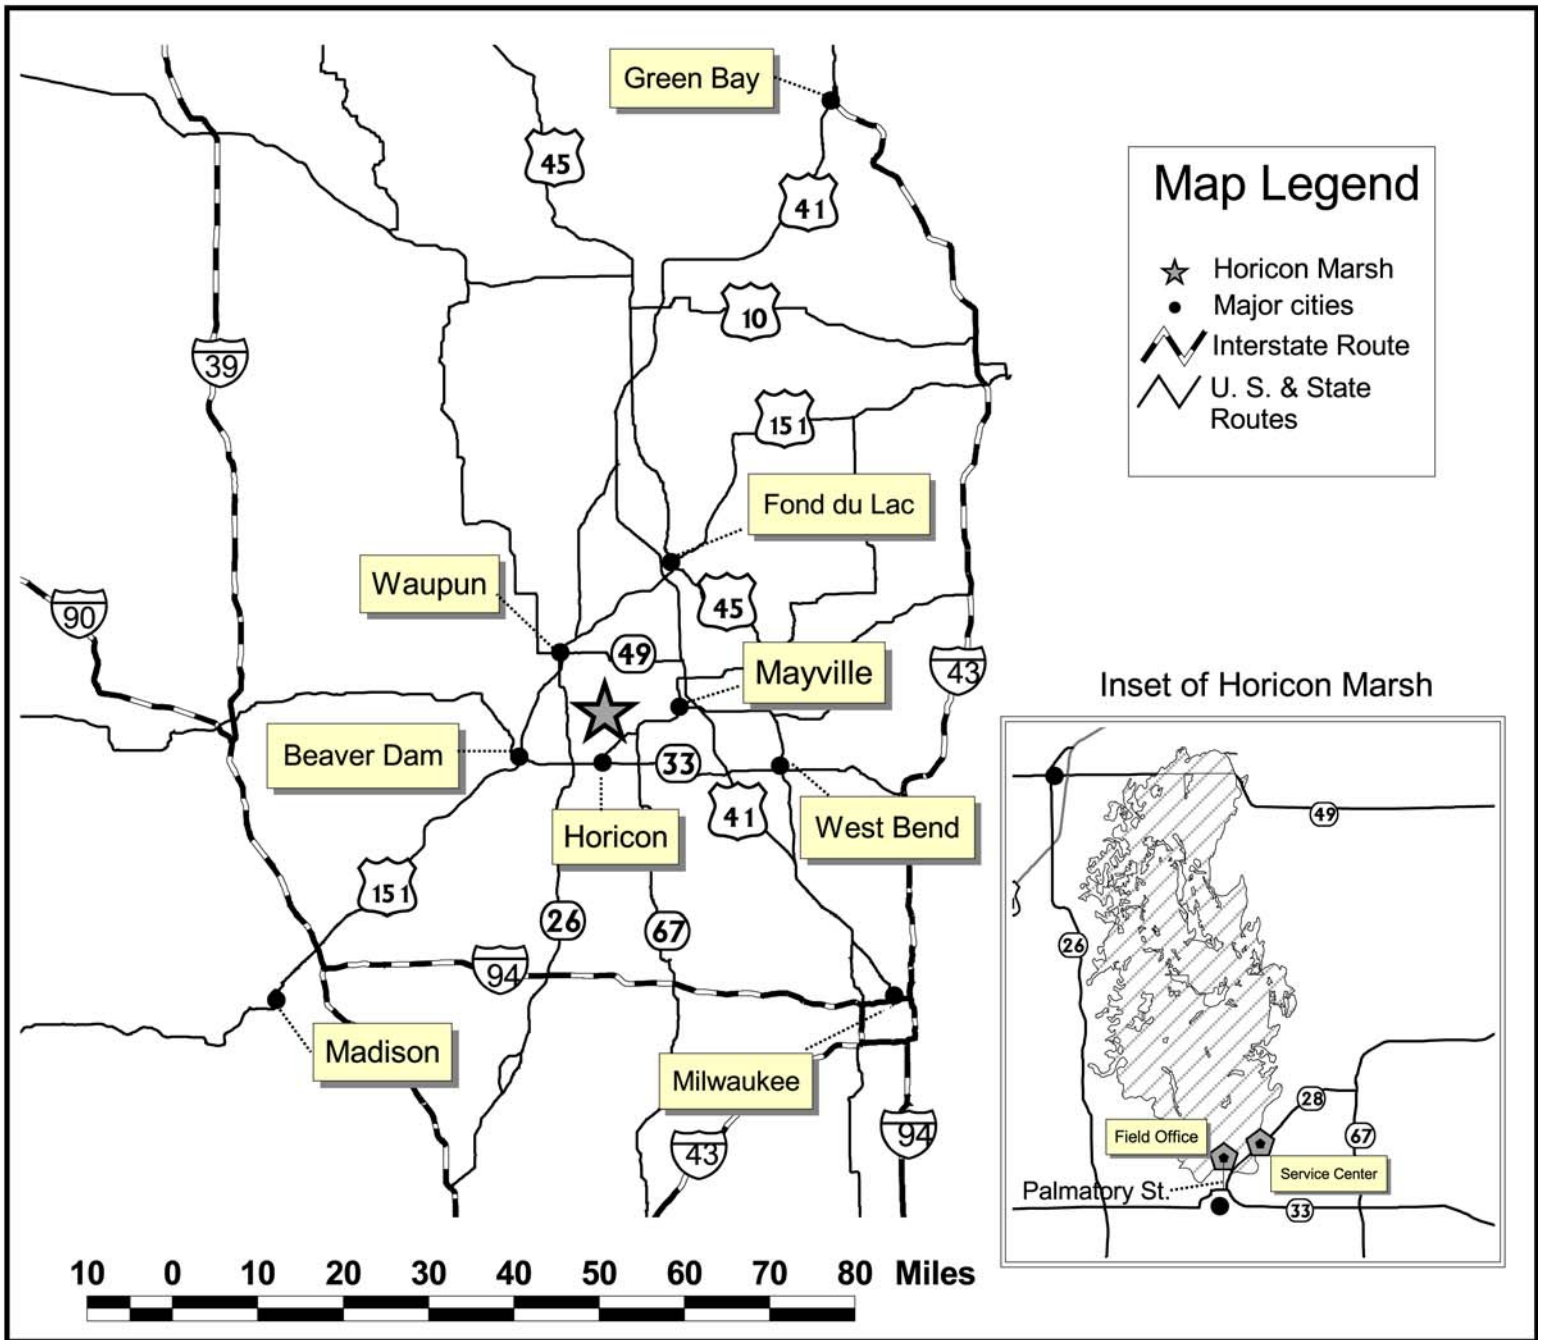

Directions To Horicon Marsh State Wildlife Area

From Green Bay

Head south on Hwy 41.
At Hwy 33, go west into the city of Horicon.

To: Service Center

Turn right onto Hwy 28.
Follow for 2 miles to the Service Center.

To: Field Office

Turn right onto Palmatory St.
Follow until road dead-ends at the Field Office.

From Milwaukee

Head north on Hwy 41.
At Hwy 33, go west into the city of Horicon.

To: Service Center

Turn right onto Hwy 28.
Follow for 2 miles to the Service Center

To: Field Office

Turn right onto Palmatory St.
Follow until road dead-ends at the Field Office.

From Madison

Head north on Hwy 151.
At Hwy 33, go east into the city of Horicon.

To: Service Center

Turn left onto Hwy 28.
Follow for 2 miles to the Service Center.

To: Field Office

Turn left onto Palmatory St.
Follow until road dead-ends at the Field Office.