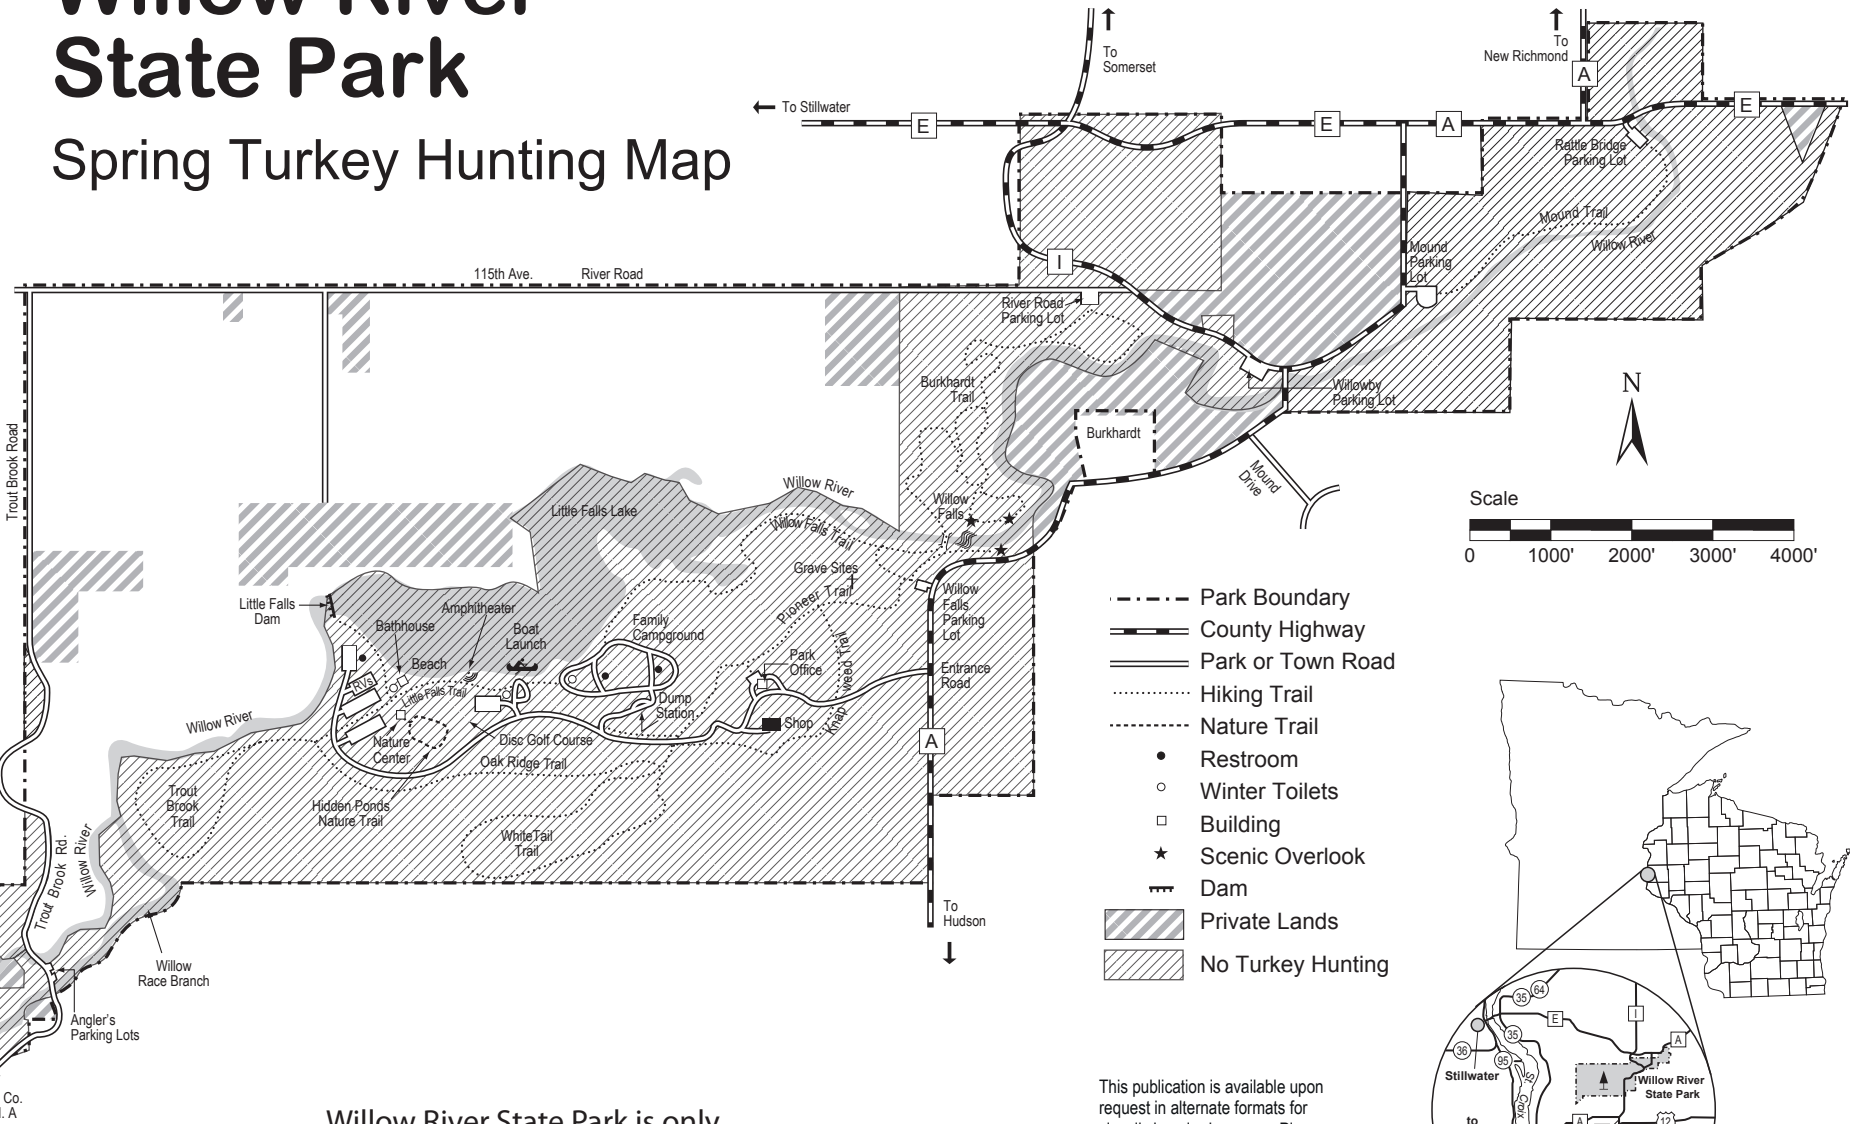

Willow River State Park

Spring Turkey Hunting Map

Willow River State Park is only open for the first three seasons. Each turkey hunter must possess a 4B carcass tag to hunt within the park. A park admission sticker is required.