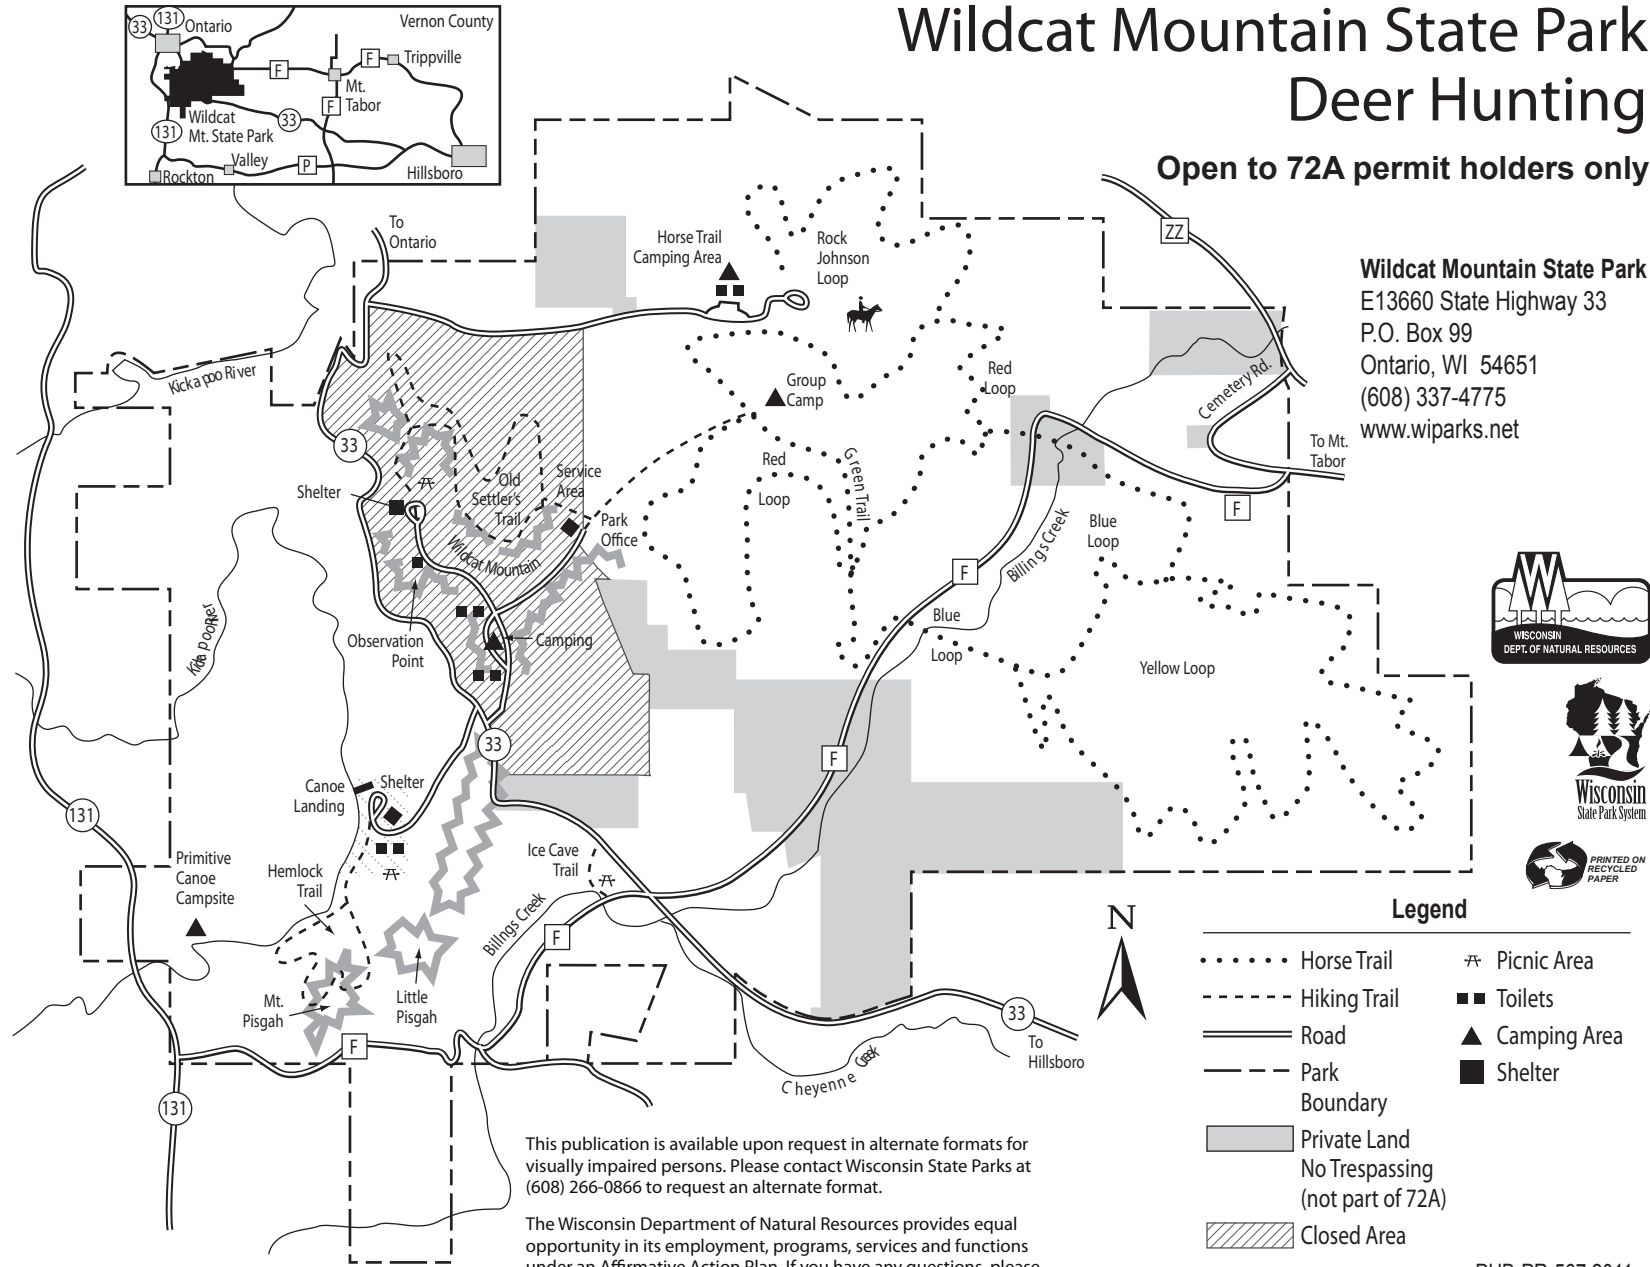

# Wildcat Mountain State Park Deer Hunting

Open to 72A permit holders only

**Wildcat Mountain State Park**  
E13660 State Highway 33  
P.O. Box 99  
Ontario, WI 54651  
(608) 337-4775  
[www.wiparks.net](http://www.wiparks.net)

- Legend**
- ..... Horse Trail
  - - - - - Hiking Trail
  - Road
  - - - - - Park Boundary
  - Private Land No Trespassing (not part of 72A)
  - ▨ Closed Area
  - ⌘ Picnic Area
  - Toilets
  - ▲ Camping Area
  - Shelter