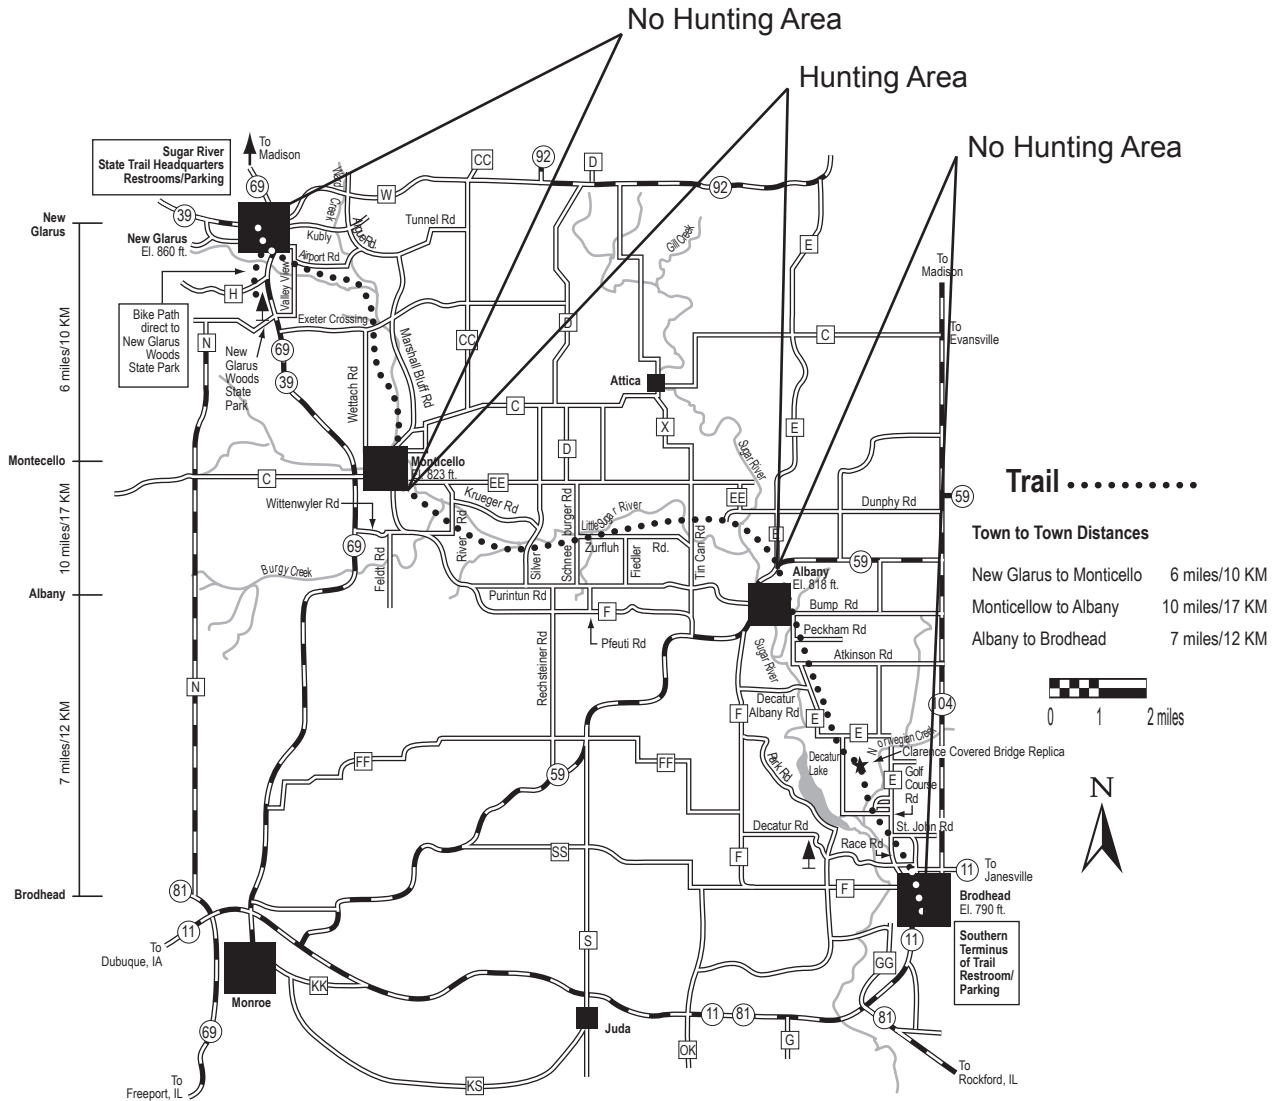

Sugar River State Trail Hunting Map

Hunting open from the Saturday closest to October 17 to January 31.
At all other times weapons must be unloaded and cased.

Sugar River State Trail
Box 805
New Glarus, WI 53574
(608) 527-2335