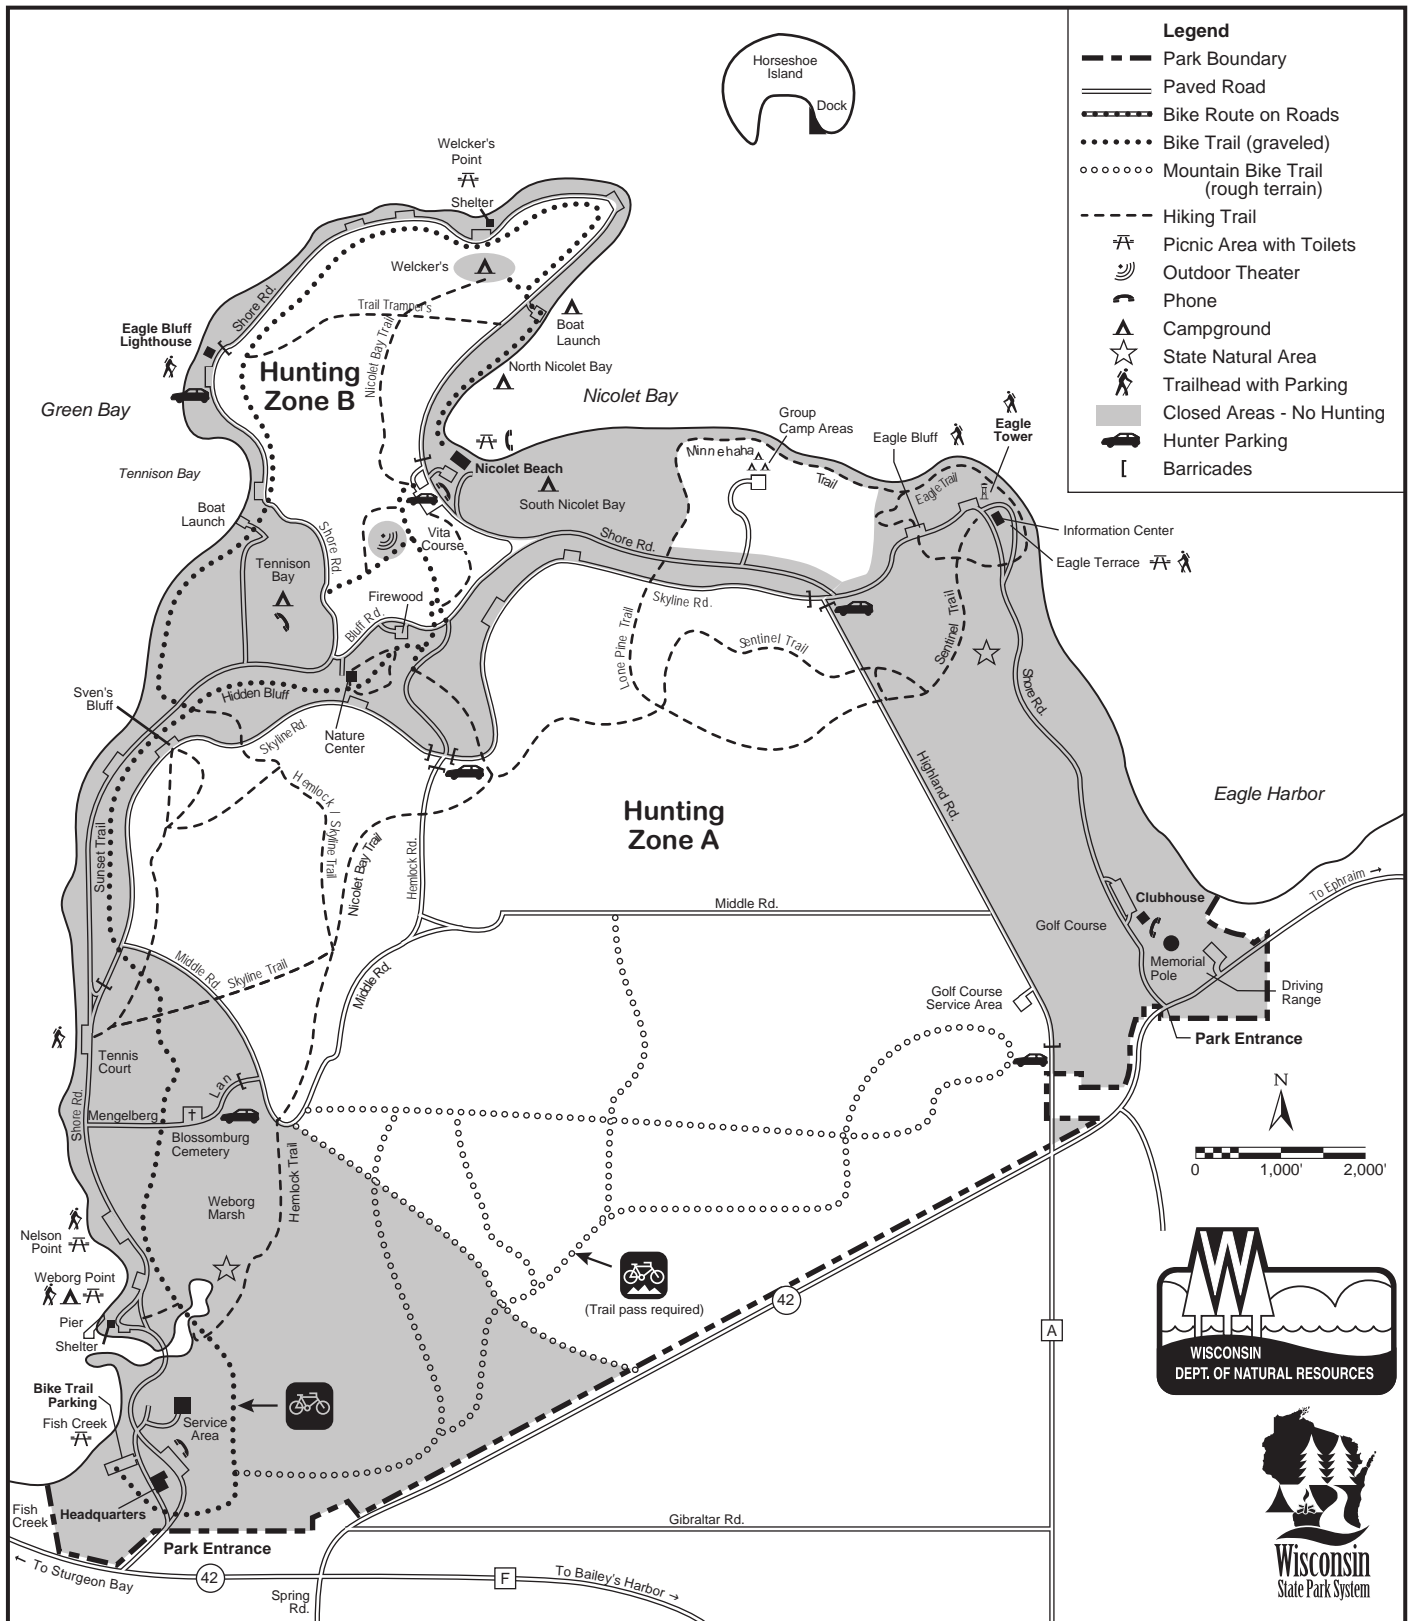

Peninsula State Park Deer Hunting Map

(UNIT 80C)

See reverse side.

PUB-PR-548 2009