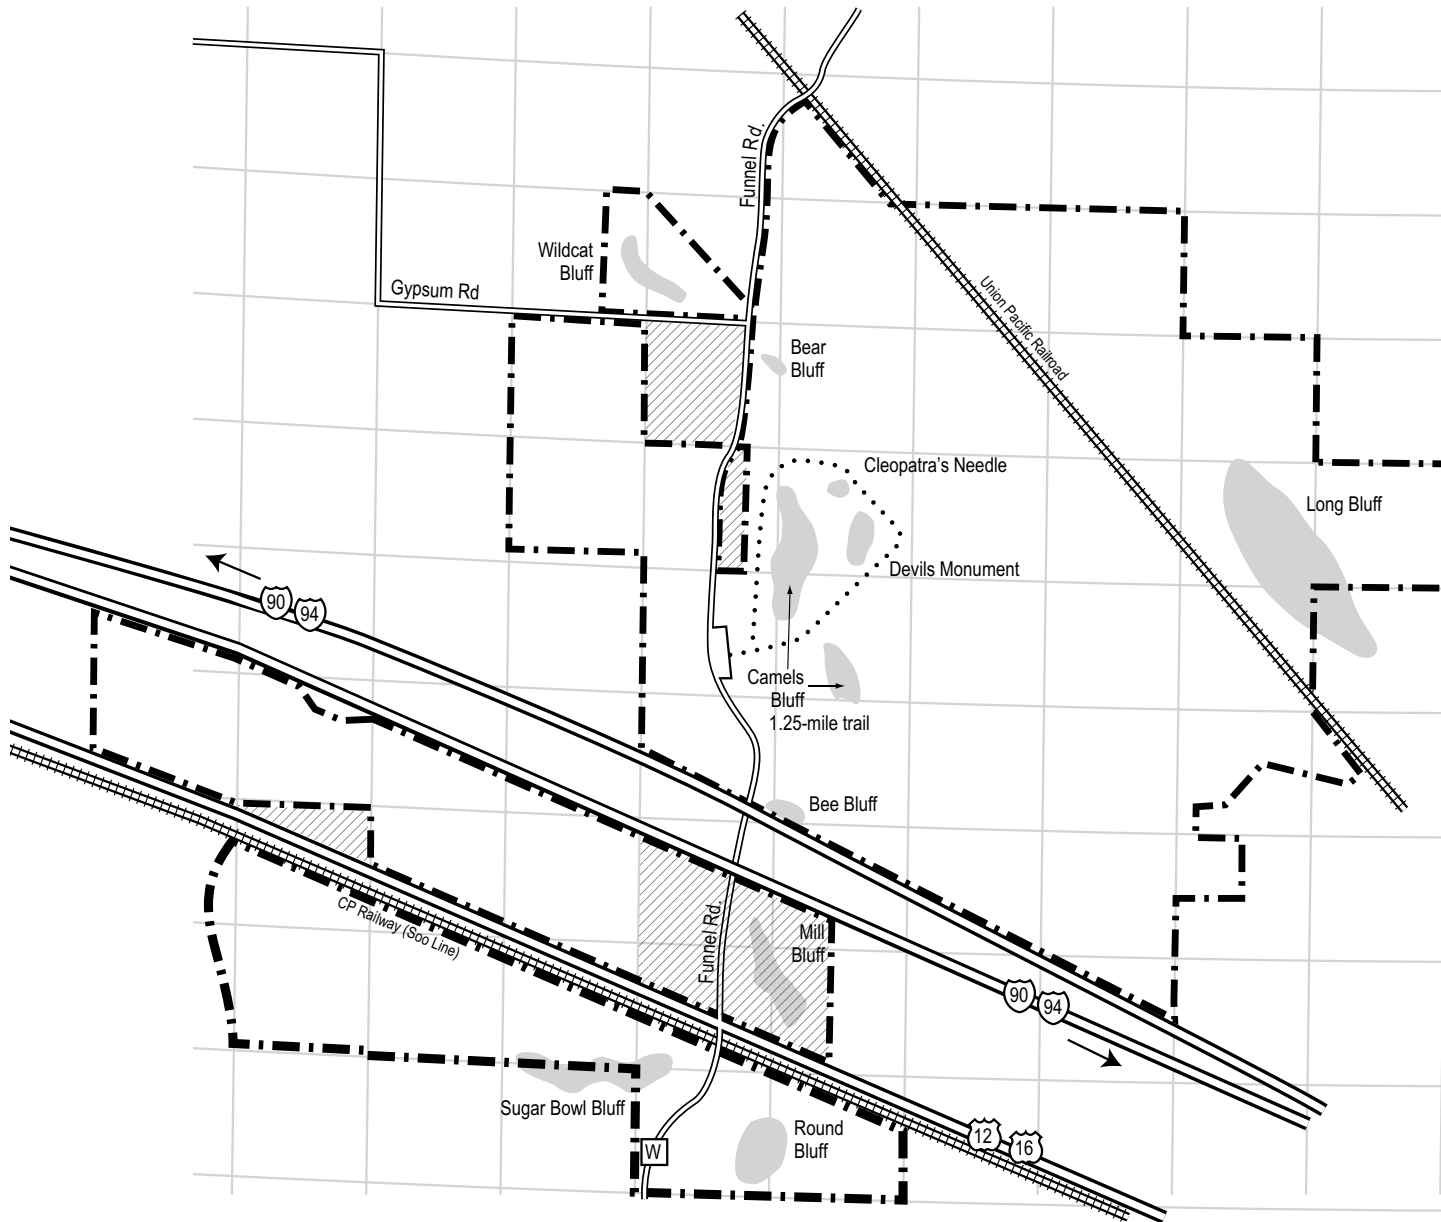

Mill Bluff State Park

Hunting Map

Key

-  Park Boundary
-  Bluff
-  Railroad
-  Road
-  Hiking Trail
-  Parking Lot
-  Closed to Hunting
(campground, picnic areas,
mill bluff pond, private land)

The Wisconsin Department of Natural Resources provides equal opportunity in its employment, programs, services, and functions under an Affirmative Action Plan. If you have any questions, please write to Equal Opportunity Office, Department of Interior, Washington, D.C. 20240. This publication is available in alternative format (large print, Braille, audio tape, etc.) upon request. Please call (608) 266-0866 for more information.