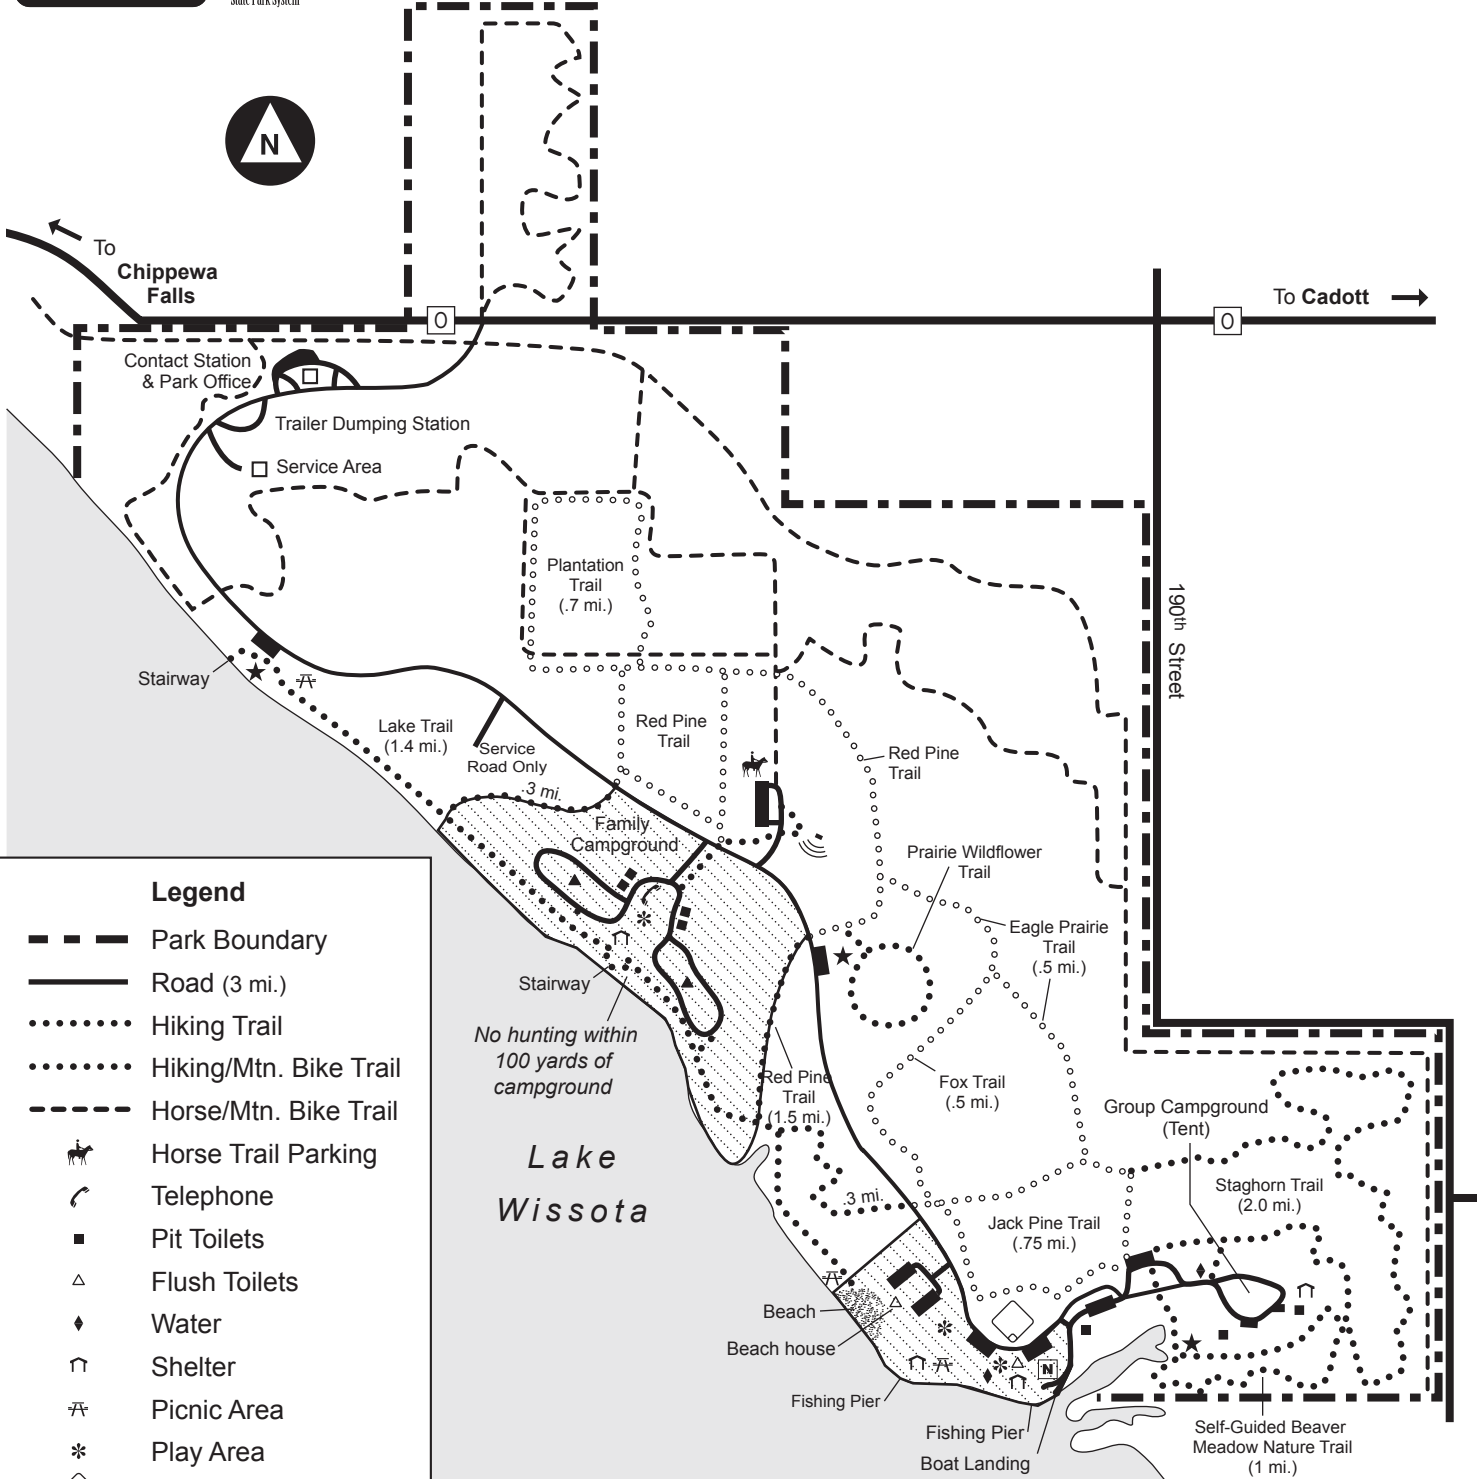

Lake Wissota State Park

Deer Hunting Map

Legend	
	Park Boundary
	Road (3 mi.)
	Hiking Trail
	Hiking/Mtn. Bike Trail
	Horse/Mtn. Bike Trail
	Horse Trail Parking
	Telephone
	Pit Toilets
	Flush Toilets
	Water
	Shelter
	Picnic Area
	Play Area
	Ball Field
	Overlook
	Nature Center
	Amphitheater
	No Hunting