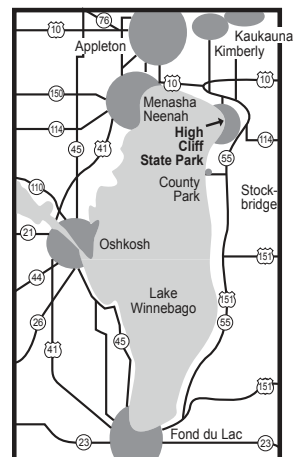

# Deer Hunting Map High Cliff State Park

N7630 State Park Rd.  
Sherwood, WI 54169  
(920)989-1106

PUB-PR-826 2011