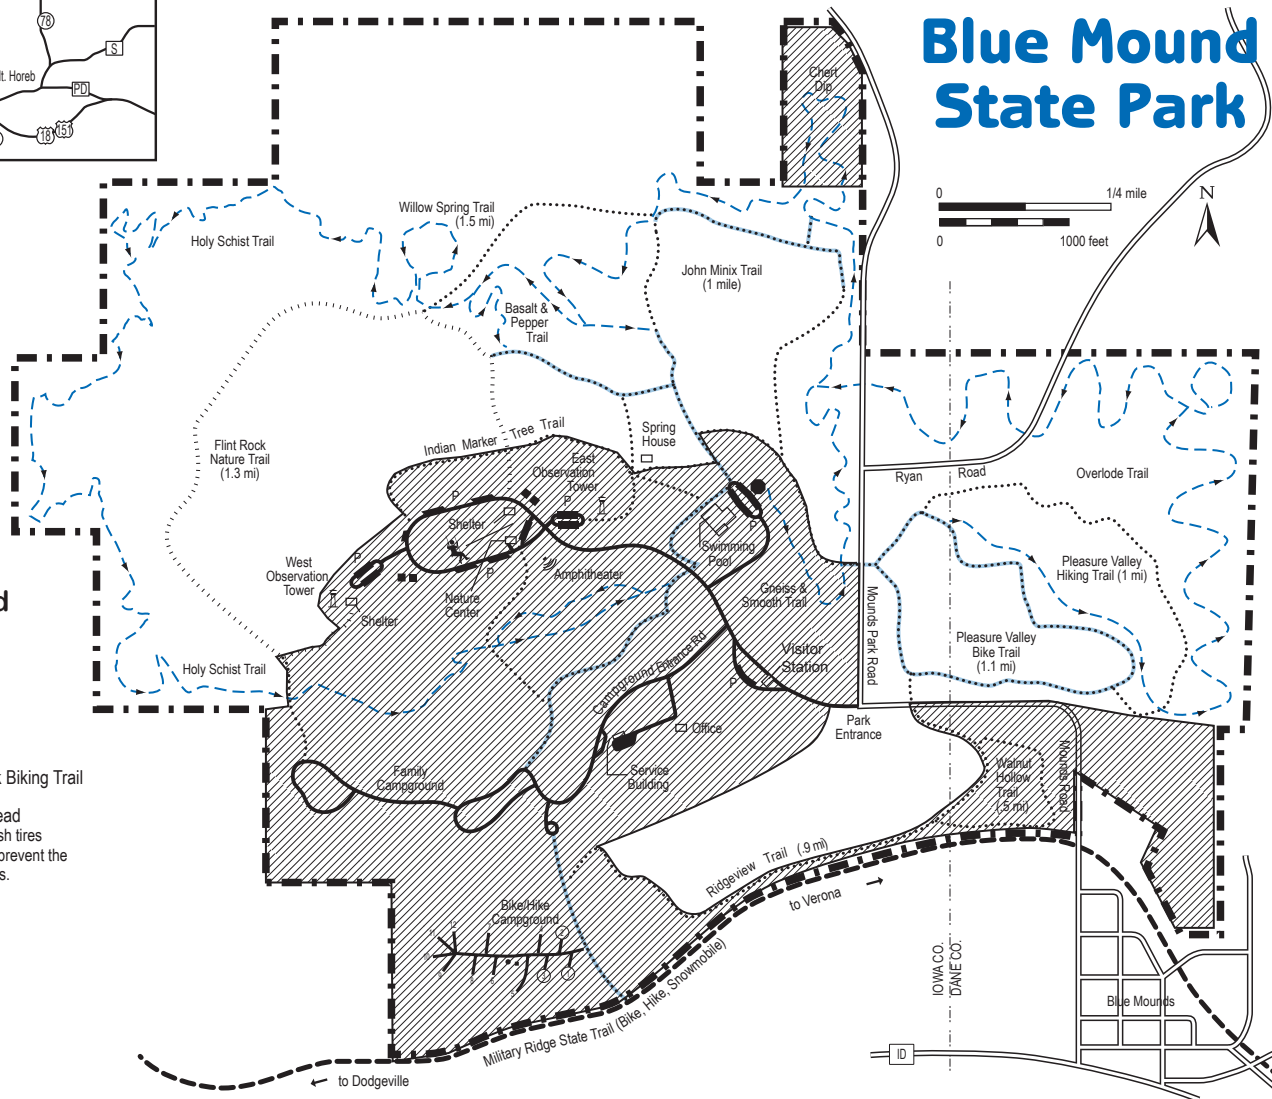

Blue Mound State Park

Park Map Legend

- Park Boundary
- Hiking Trail (unsurfaced)
- Biking/Hiking Trail
- WORBA Single Track Biking Trail
- Mountain Bike Trailhead
Bike Wash—Please wash tires BEFORE riding to help prevent the spread of invasive plants.
- Nature Trail
- Drinking Fountains
- Parking
- Building
- Vault Toilets
- CLOSED to hunting