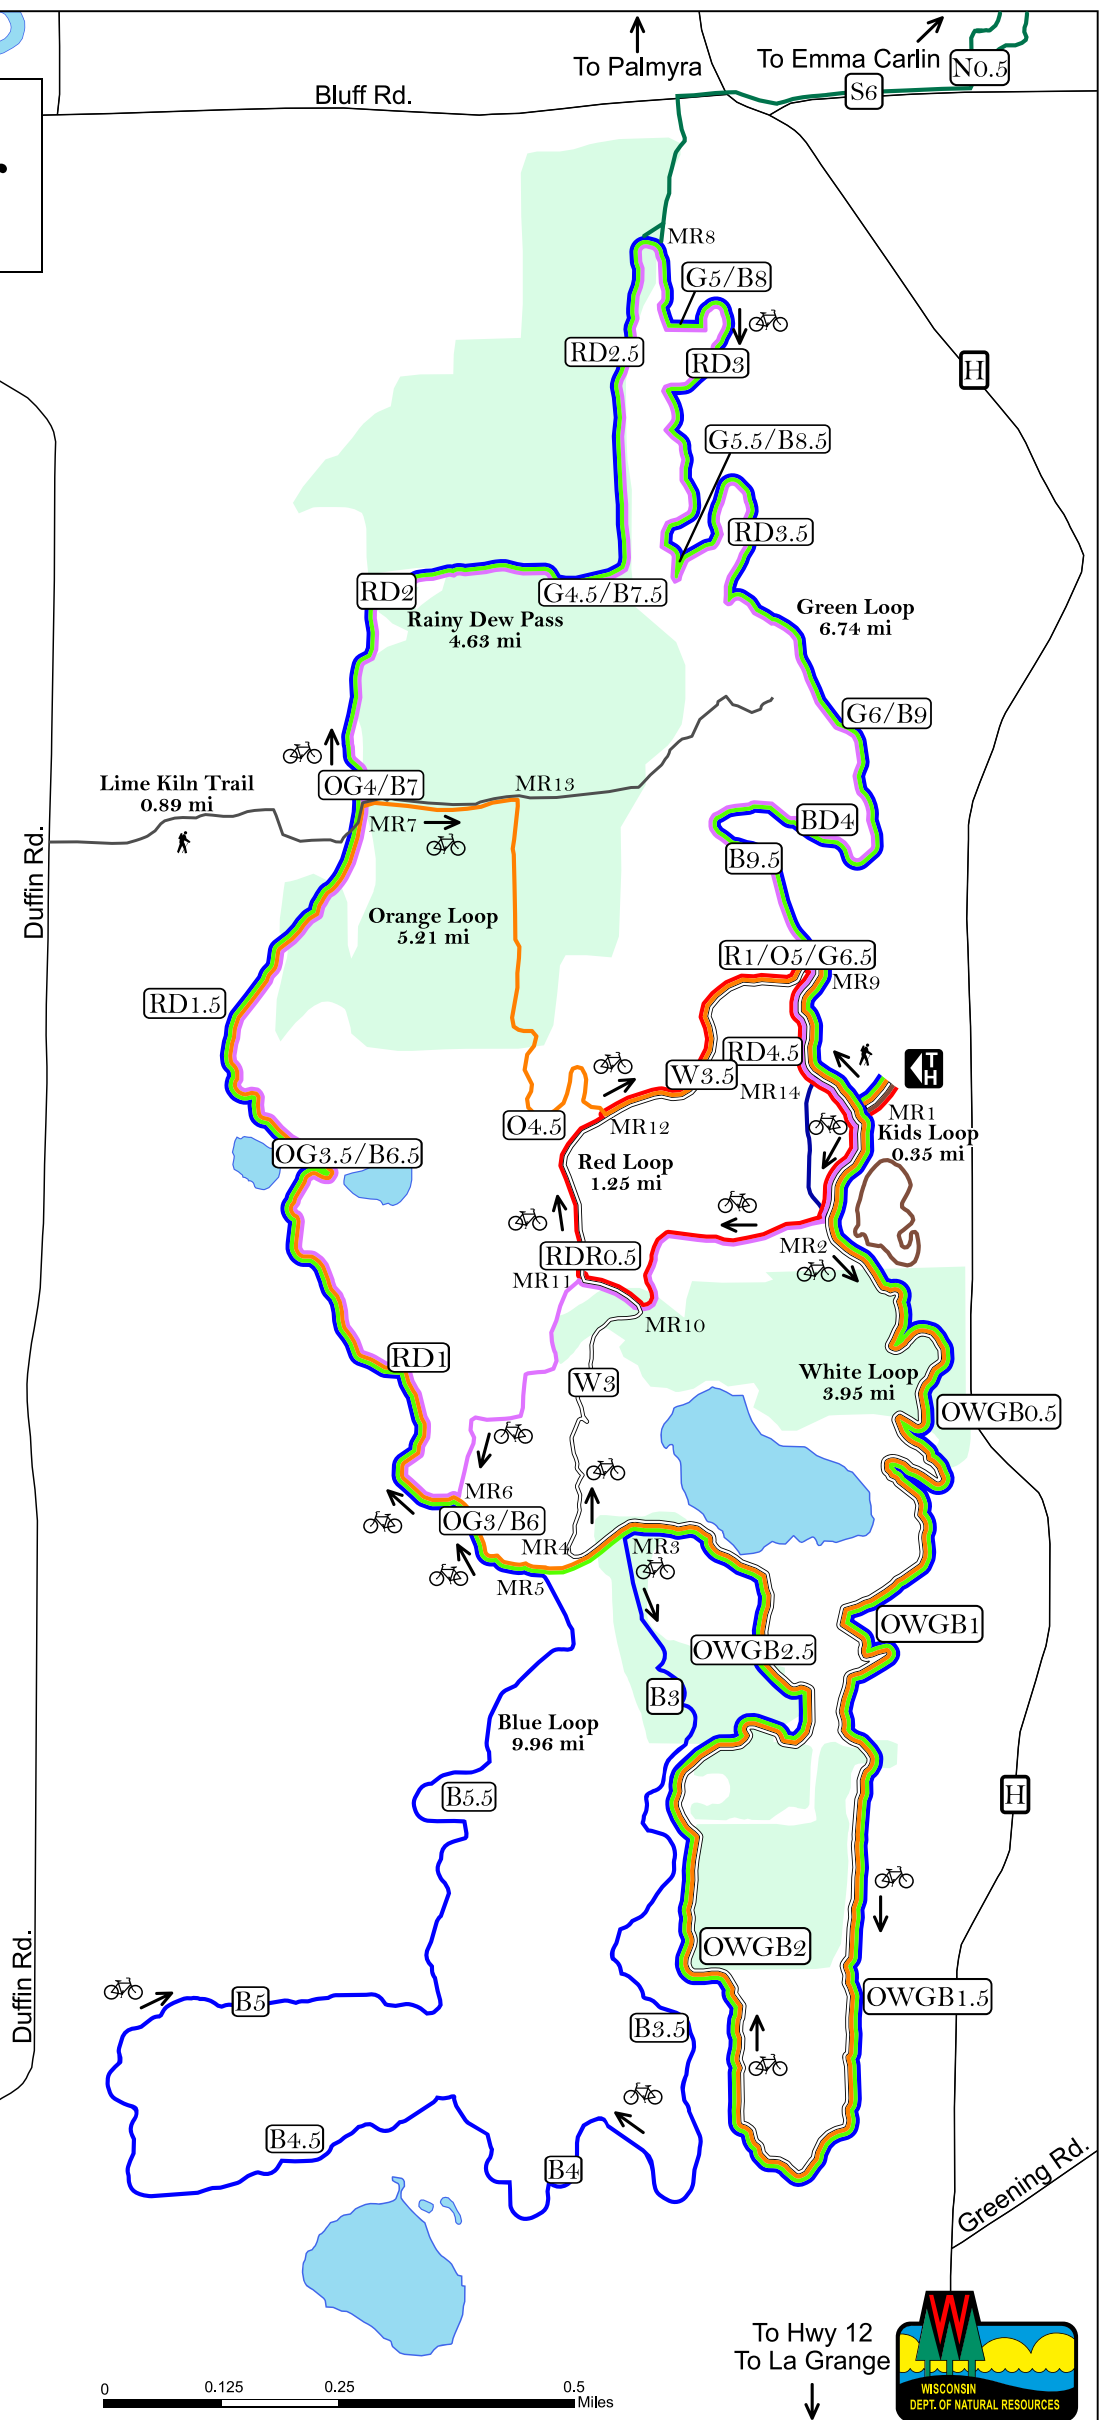

Muir

Legend

	Distance In Miles
	Kids 0.35
	Red 1.25
	White 3.95
	Rainy Dew Pass 4.63
	Orange 5.21
	Green 6.74
	Blue 9.96
	Parking Lot Bypass
	Lime Kiln Trail - Hiking Only 0.89
	Connector Trail
MR1	Intersection
	Mile Marker - Letter = Loop - Number = Mileage from Trail Head
	Trail Head - Parking - Water - Restrooms
	Pine Plantation
	Kettle Ponds

Southern Unit Kettle Moraine State Forest

S91 W39091 Hwy. 59
Eagle, WI 53119

Trail Info: (262) 594-6202
Telephone: (262) 594-6200

For emergency call 911

**Note: For your safety
and enjoyment, all
trails are one-way at
all times for bikes**

Direction of travel is
clockwise for bikers and
counter clockwise for hikers

Lime Kiln Trail is Hiking Only

To Hwy 12
To La Grange