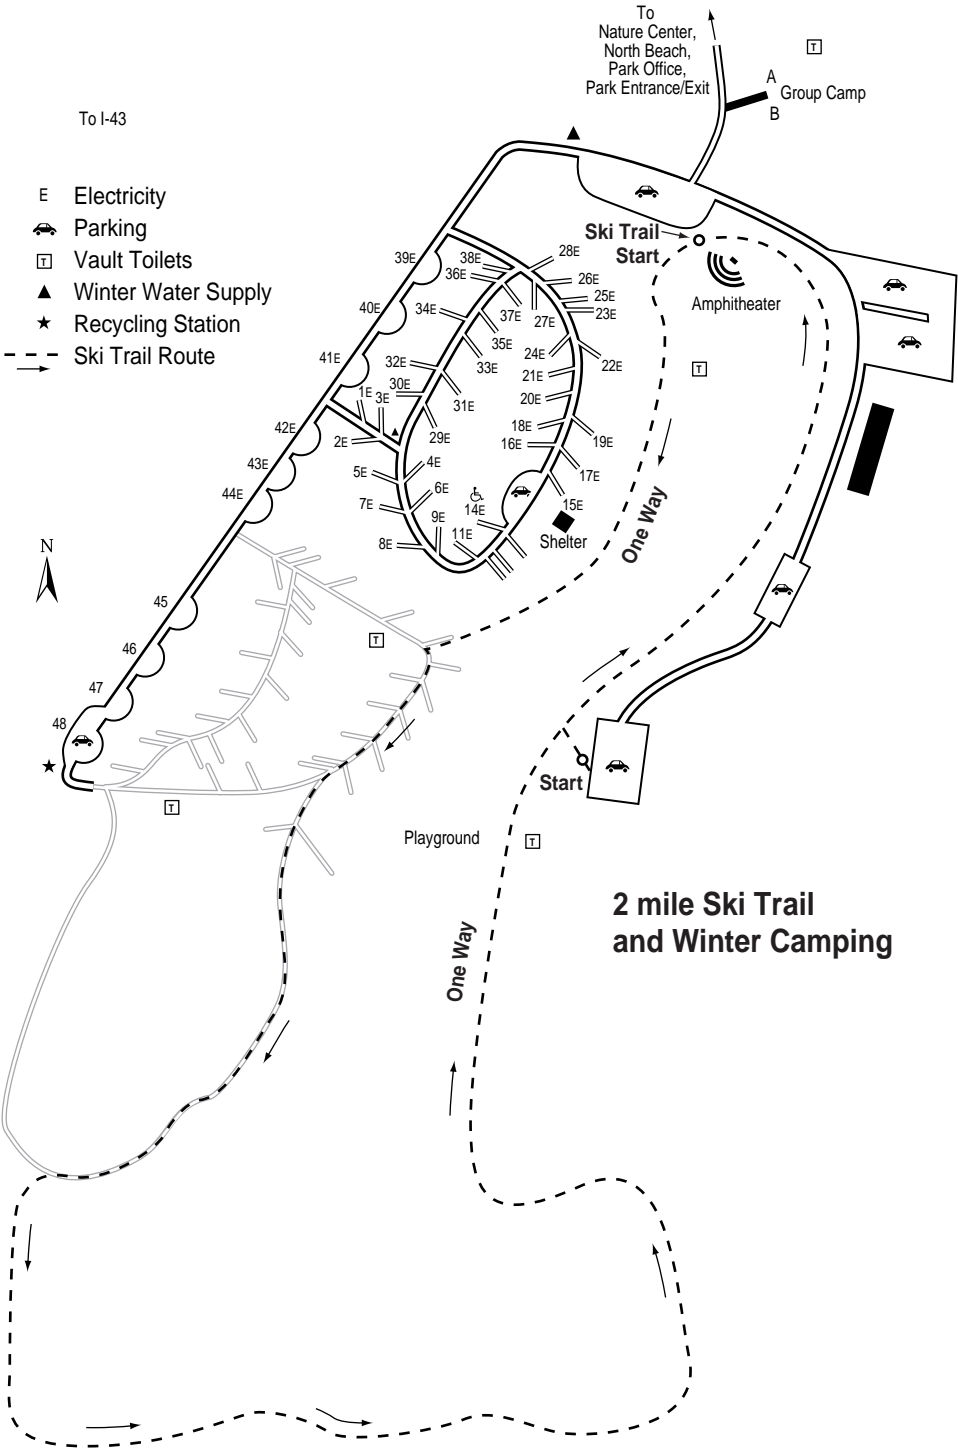

To I-43

- E Electricity
-  Parking
-  Vault Toilets
-  Winter Water Supply
-  Recycling Station
-  Ski Trail Route

To
Nature Center,
North Beach,
Park Office,
Park Entrance/Exit

A
Group Camp
B

Ski Trail
Start

Amphitheater

Start

Playground

**2 mile Ski Trail
and Winter Camping**

One Way

One Way