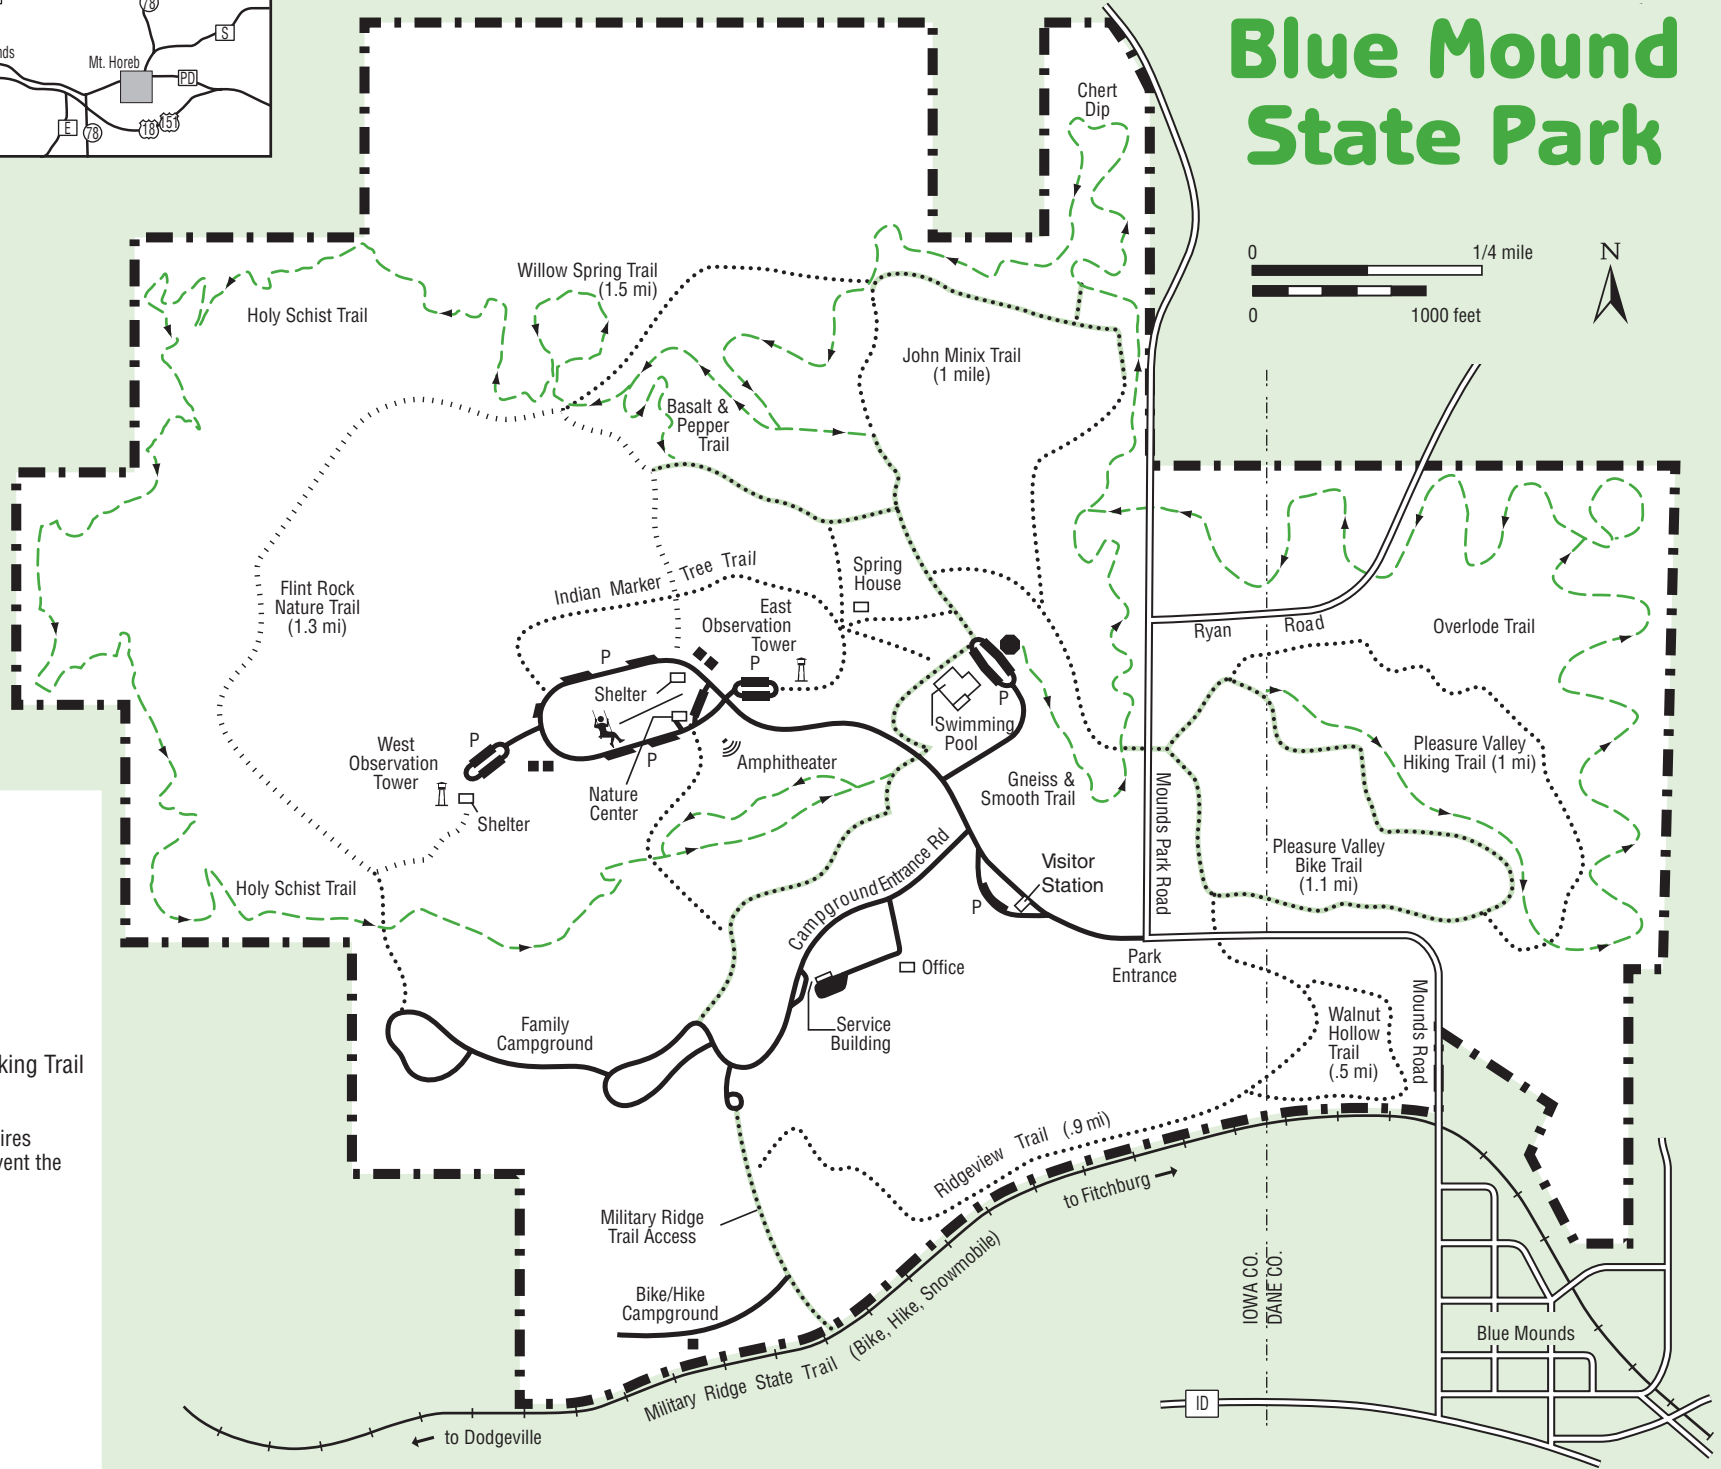

Blue Mound State Park

-  Park Boundary
-  Hiking Trail (unsurfaced)
-  Biking/Hiking Trail
-  WORBA Single Track Biking Trail
-  Mountain Bike Trailhead
Bike Wash—Please wash tires BEFORE riding to help prevent the spread of invasive plants.
-  Nature Trail
-  Drinking Fountains
-  Parking
-  Building
-  Vault Toilets

← to Dodgeville

to Fitchburg →

IOWA CO.
DANE CO.

Blue Mounds