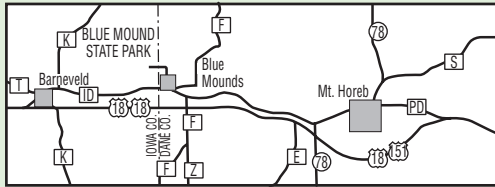

Blue Mound State Park

-  Park Boundary
-  Hiking Trail (unsurfaced)
-  Biking/Hiking Trail
-  WORBA Single Track Biking Trail
-  Mountain Bike Trailhead
Bike Wash—Please wash tires BEFORE riding to help prevent the spread of invasive plants.
-  Nature Trail
-  Drinking Fountains
-  Parking
-  Building
-  Vault Toilets

← to Dodgeville

to Fitchburg →

IOWA CO.
DANE CO.

Blue Mounds