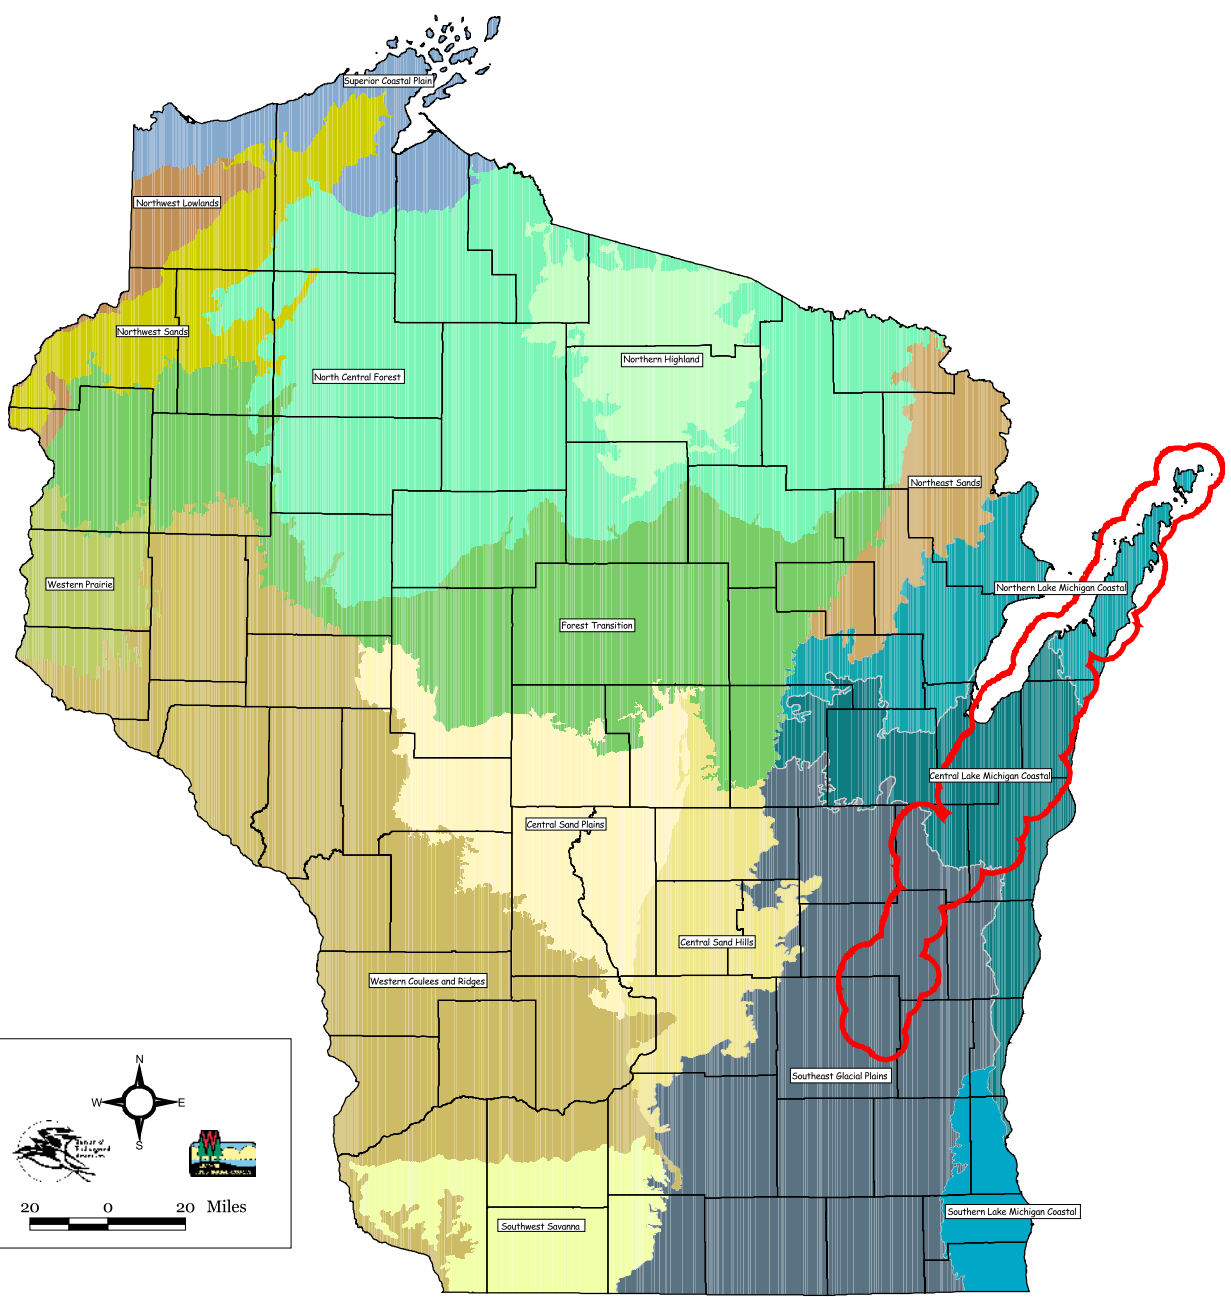

# Map 2. Ecological Landscapes of Wisconsin with the Niagara Escarpment Study Area Shown

Map 2. Ecological Landscapes of Wisconsin with the Niagara Escarpment Study Area Shown

A north arrow is located in the top left corner of the inset box. Below it is a scale bar showing 0, 20, and 20 miles. To the right of the scale bar is a small inset map of Wisconsin with a red box indicating the location of the study area.