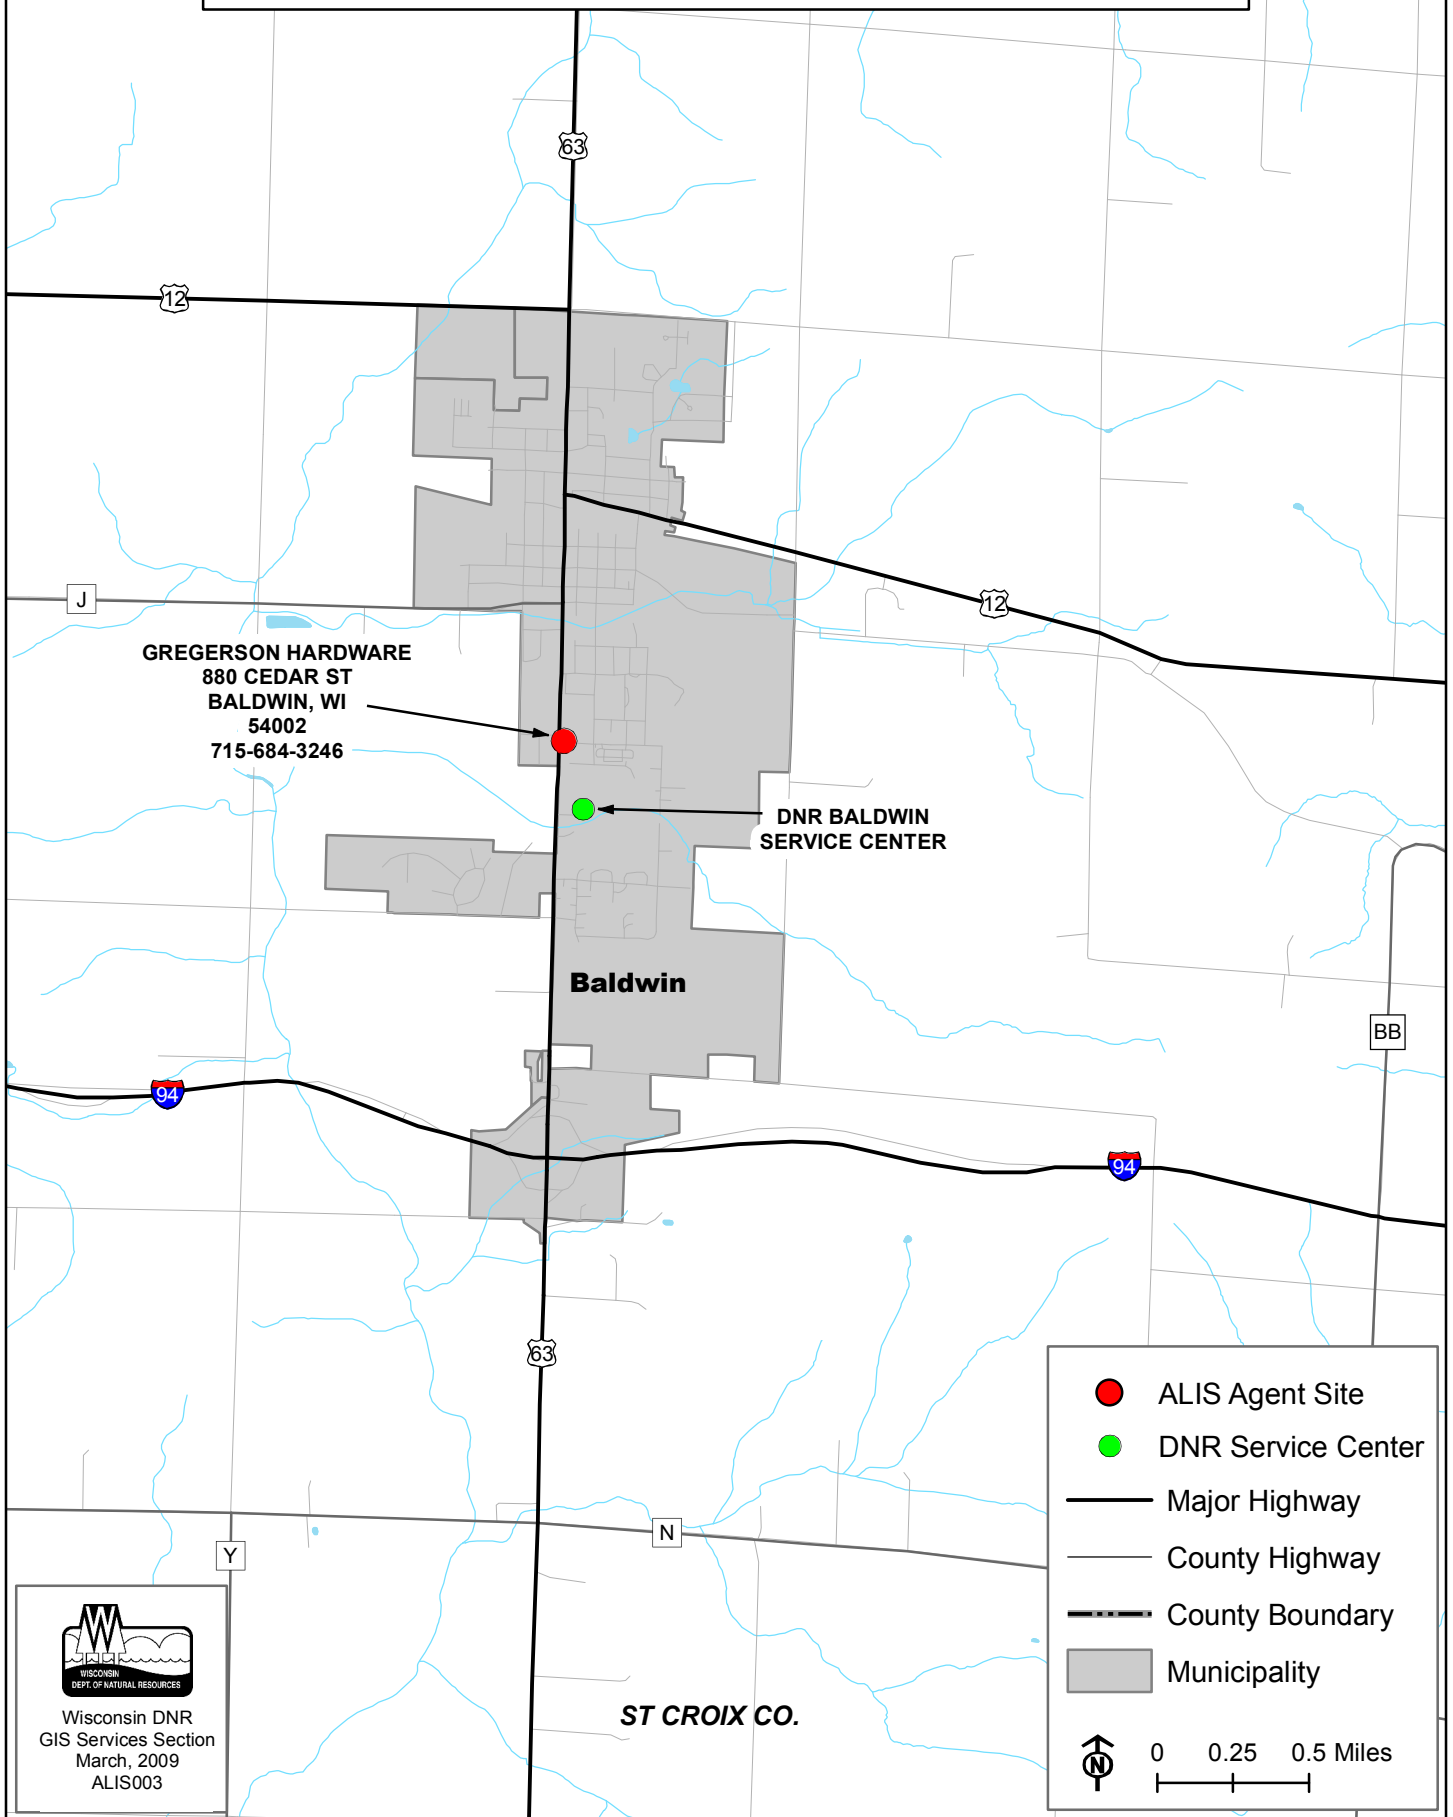

ALIS Agents in Wisconsin

Baldwin

GREGERSON HARDWARE
880 CEDAR ST
BALDWIN, WI
54002
715-684-3246

**DNR BALDWIN
SERVICE CENTER**

Baldwin

ST CROIX CO.

-  ALIS Agent Site
 -  DNR Service Center
 -  Major Highway
 -  County Highway
 -  County Boundary
 -  Municipality
-  0 0.25 0.5 Miles