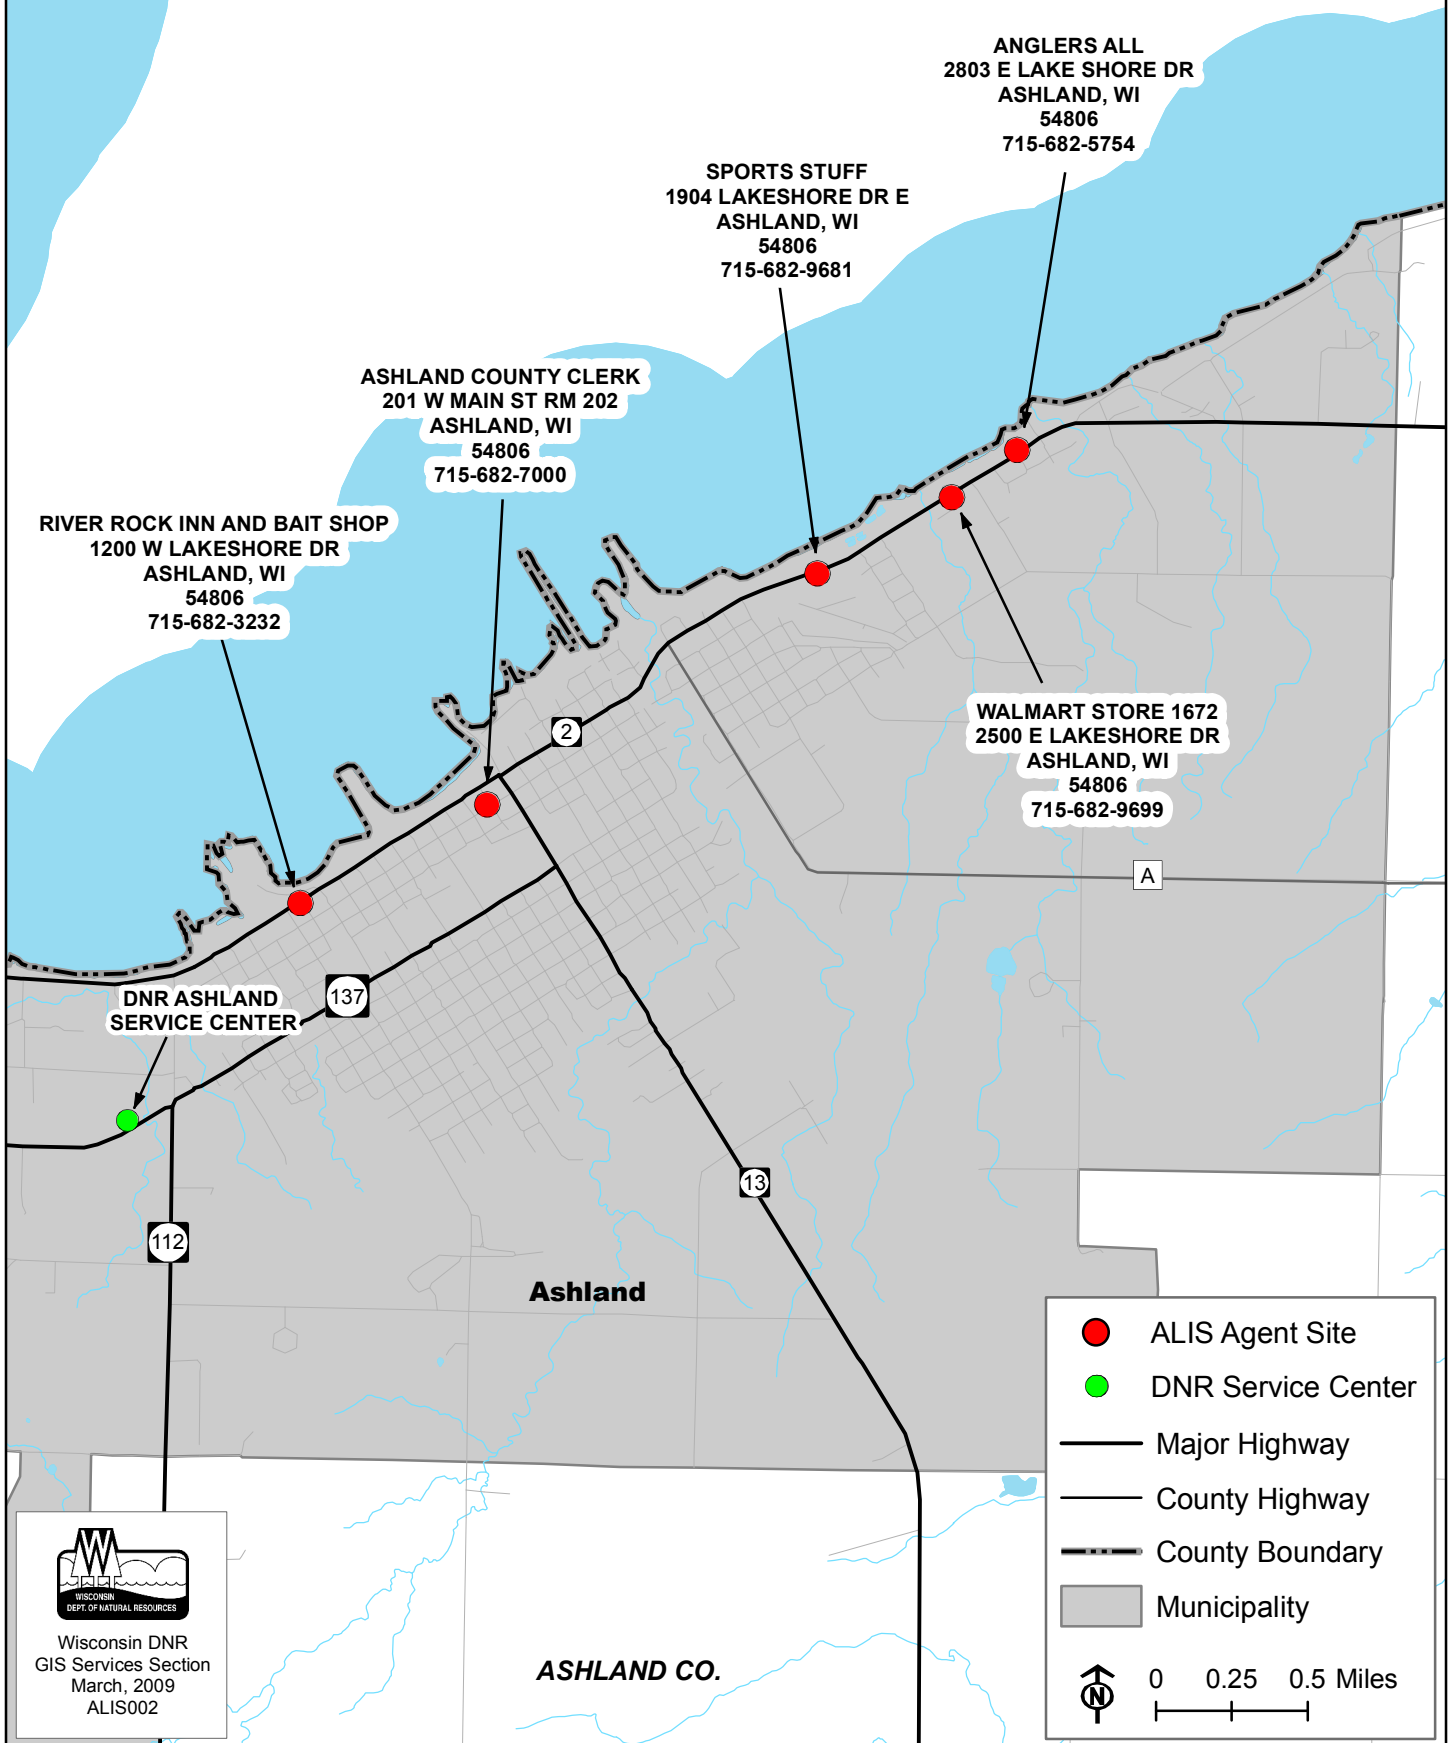

ALIS Agents in Wisconsin

Ashland

Wisconsin DNR
GIS Services Section
March, 2009
ALIS002

Legend

- ALIS Agent Site
- DNR Service Center
- Major Highway
- County Highway
- - - County Boundary
- Municipality

0 0.25 0.5 Miles