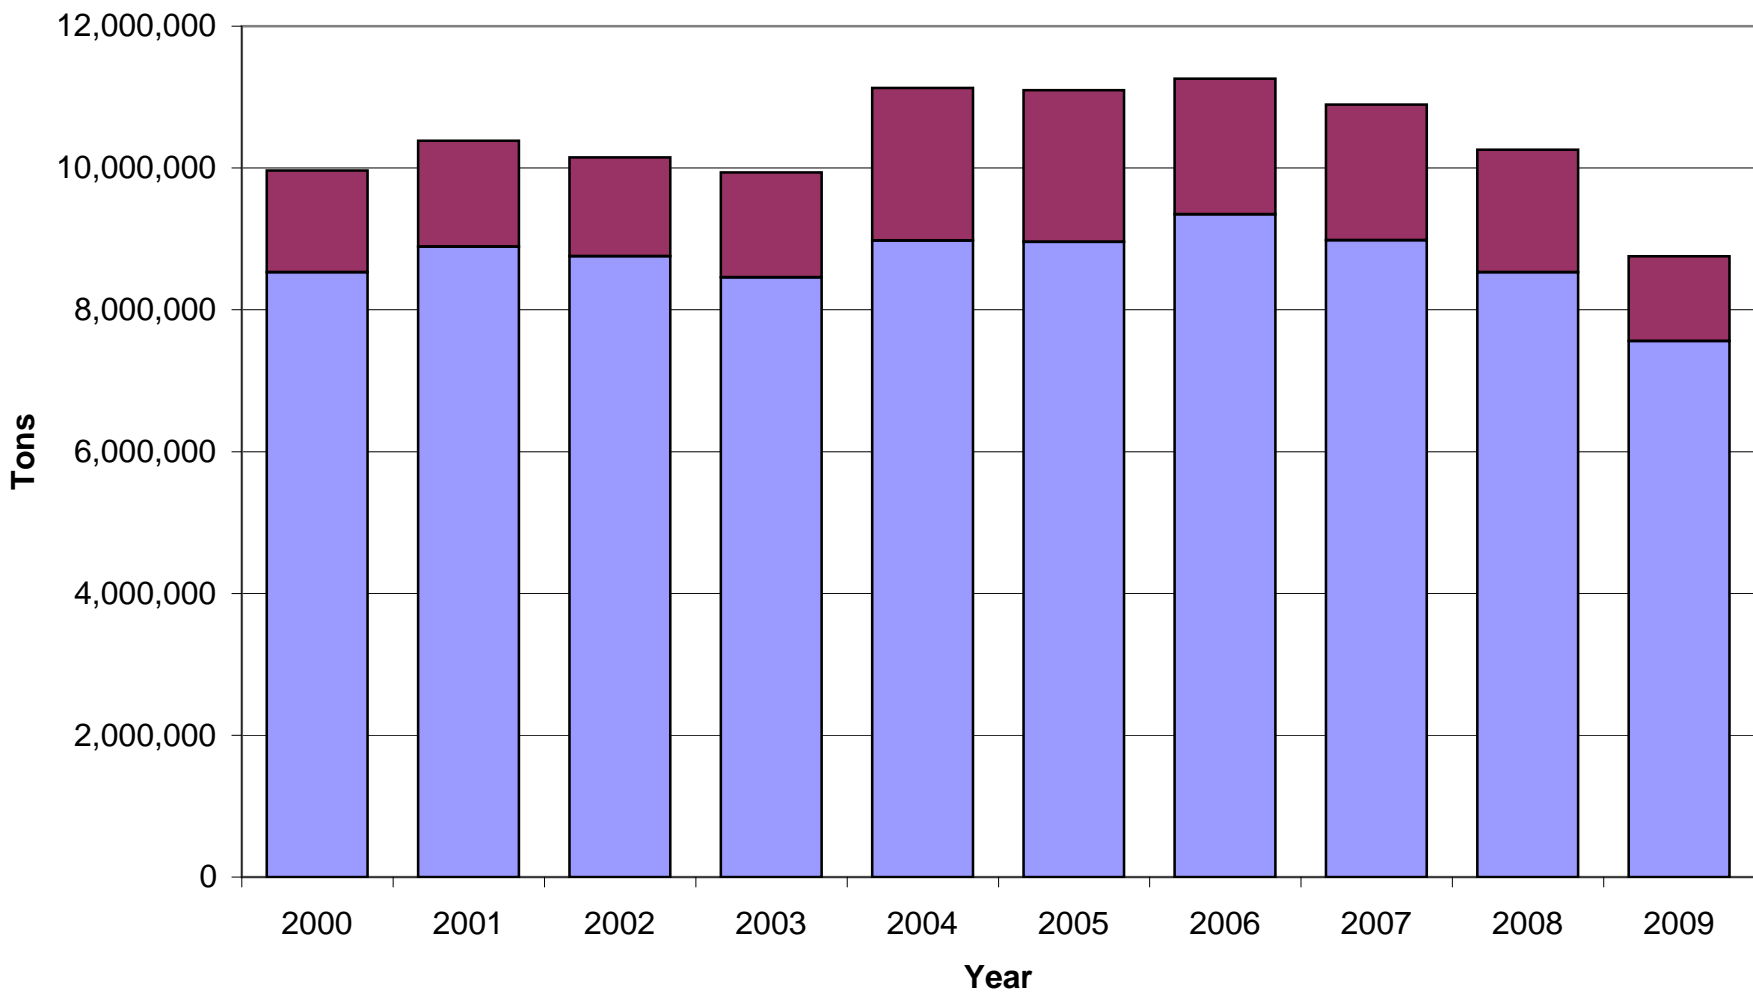

## Origin of Municipal and Non-municipal Solid Waste in WI Landfills

Source: DNR Annual Tonnage-Capacity Reports

Wisconsin Out of State (OSW)