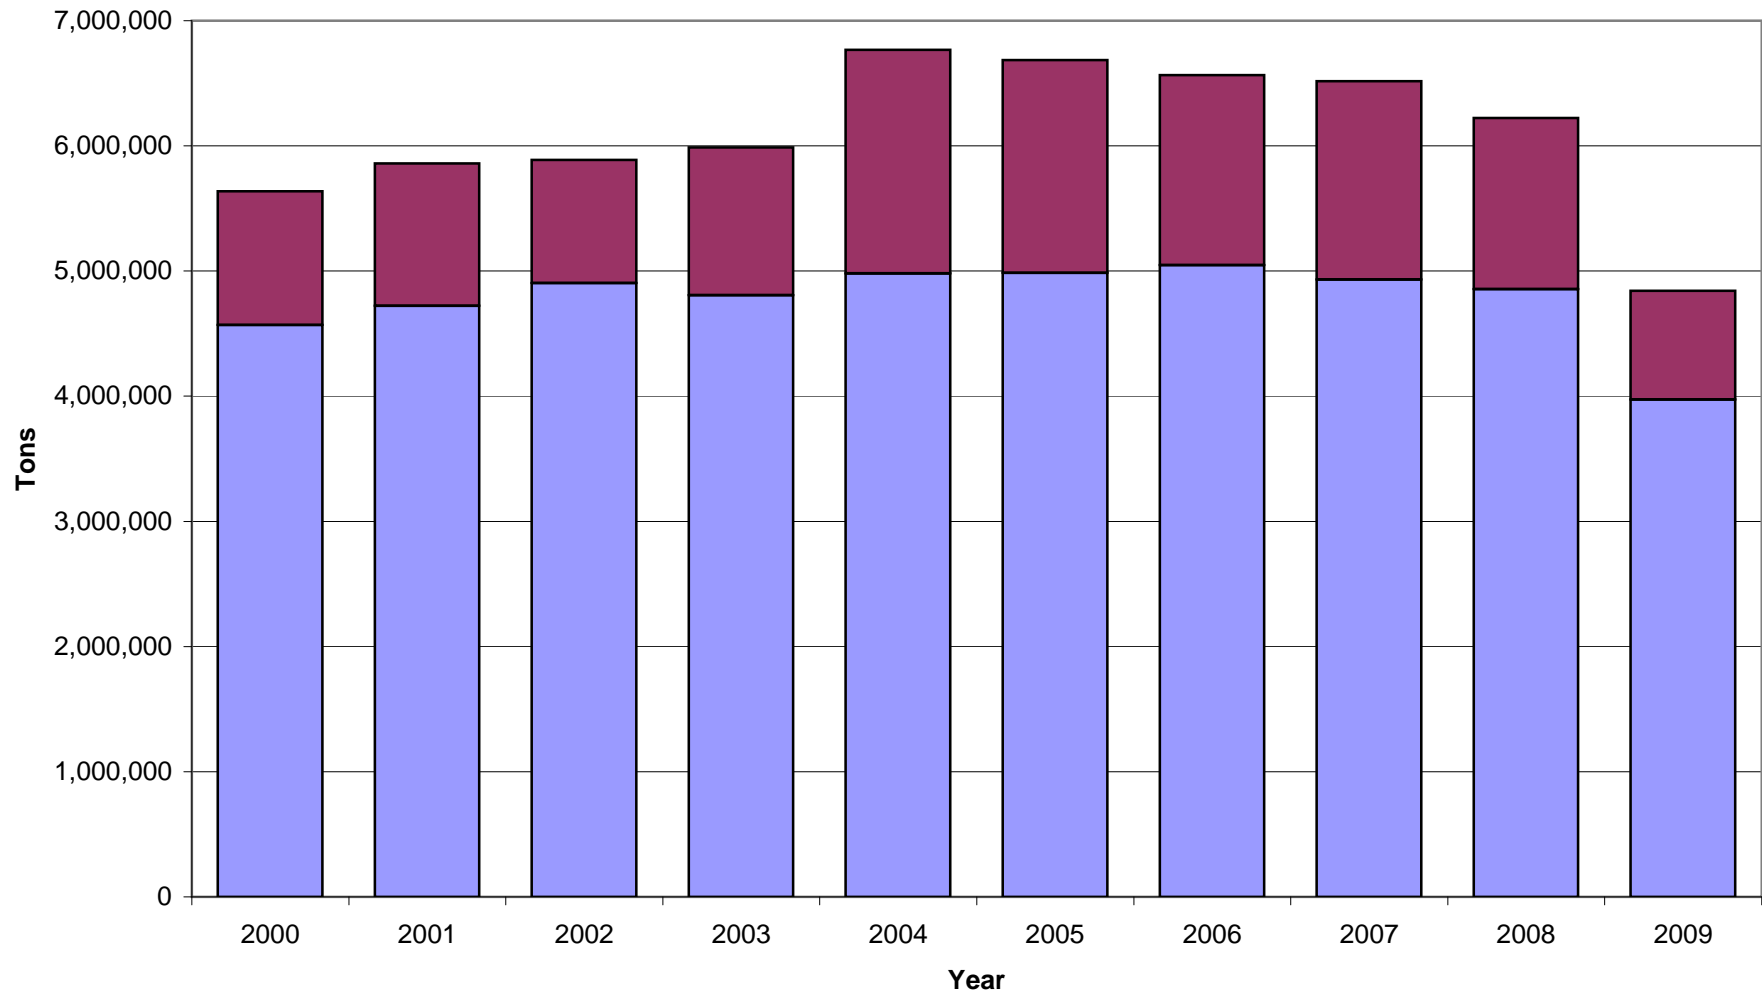

Origin of Municipal Solid Waste in WI Landfills

Source: DNR Annual Tonnage-Capacity Reports

Wisconsin Out of State (OSW)