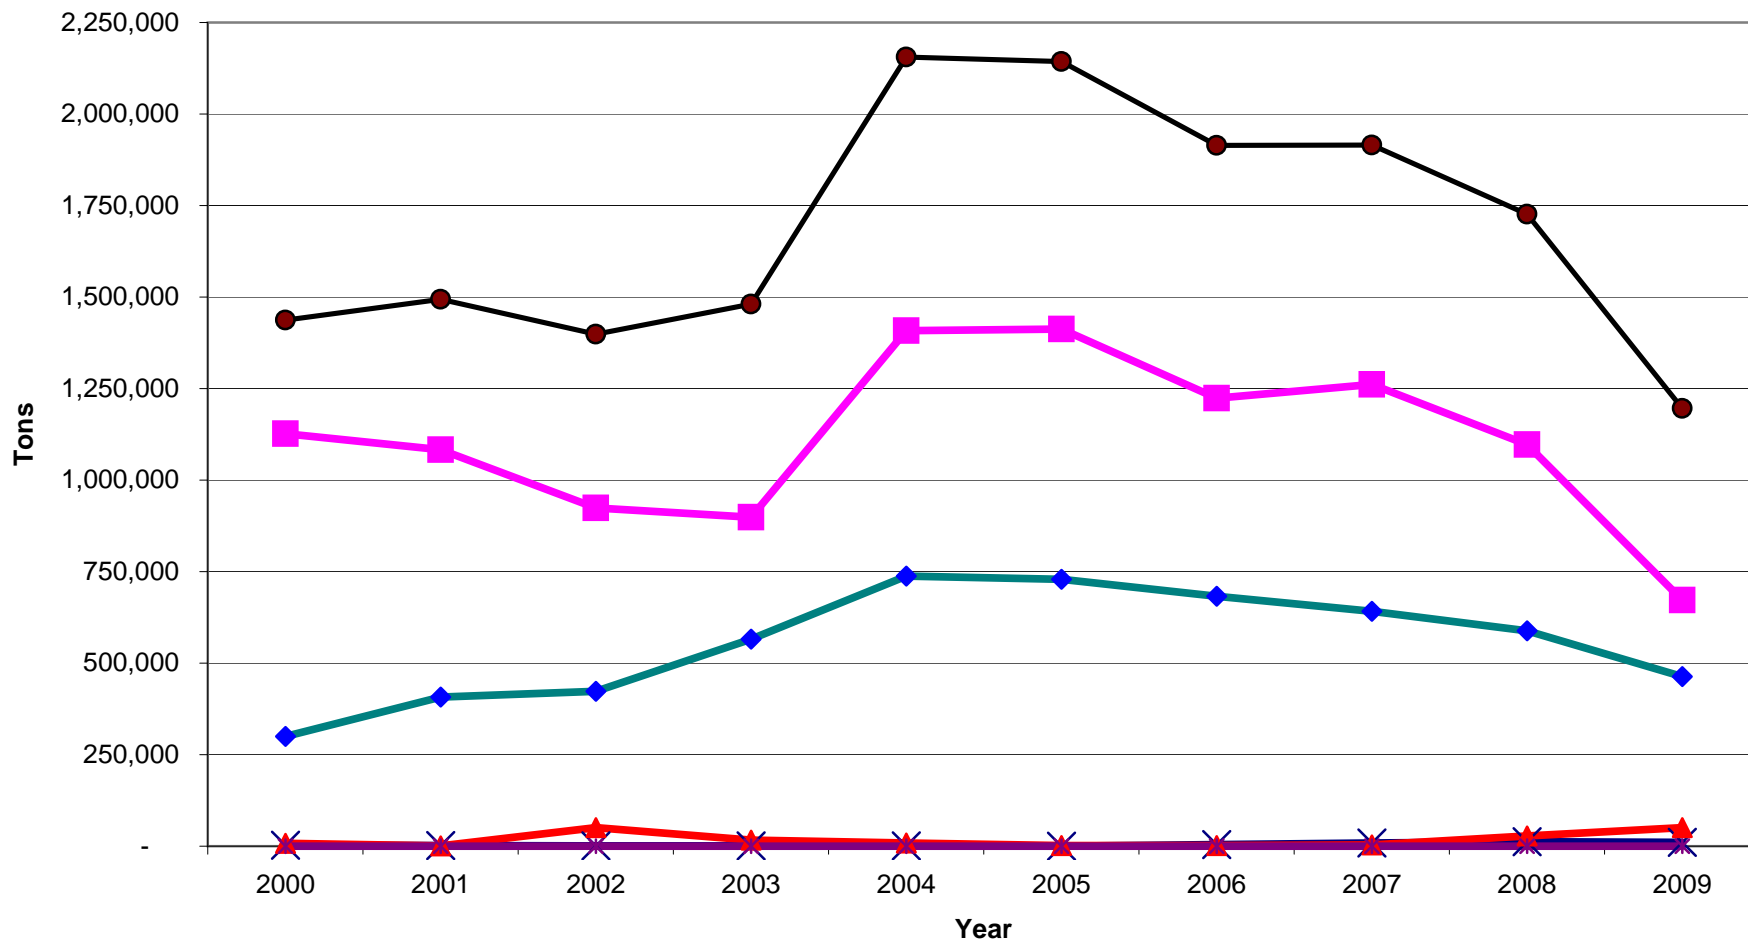

Total out-of-state solid waste (municipal and industrial) disposed of in WI landfills

Source: DNR Annual Tonnage-Capacity Reports