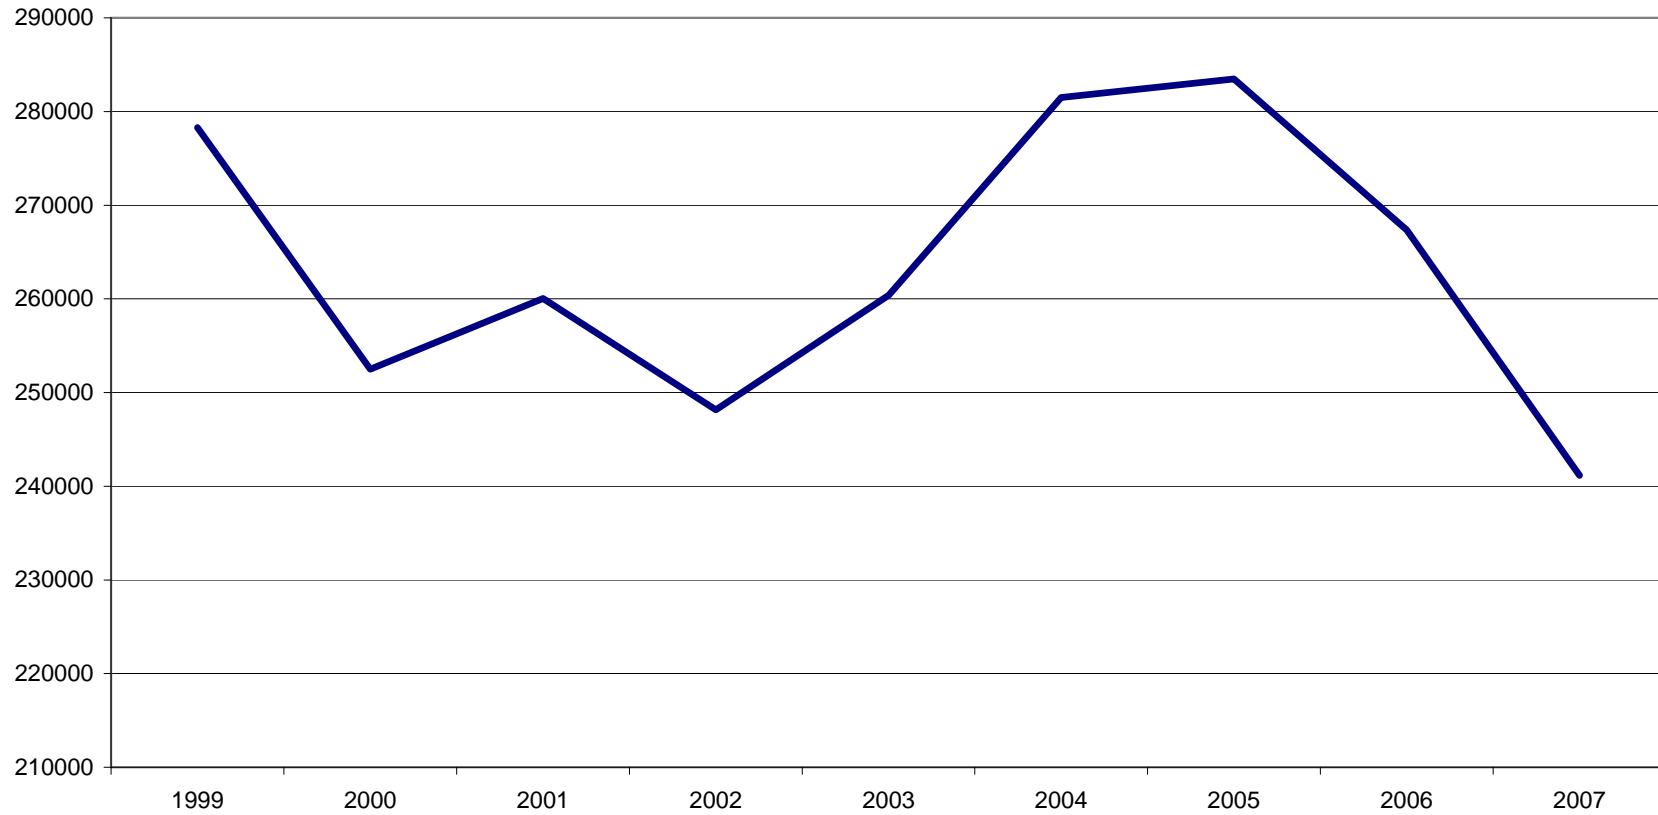

Figure 5: Total Yard Waste Collected by WI Responsible Units (in tons)

DNR Bureau of Waste and Materials Management, May 2009