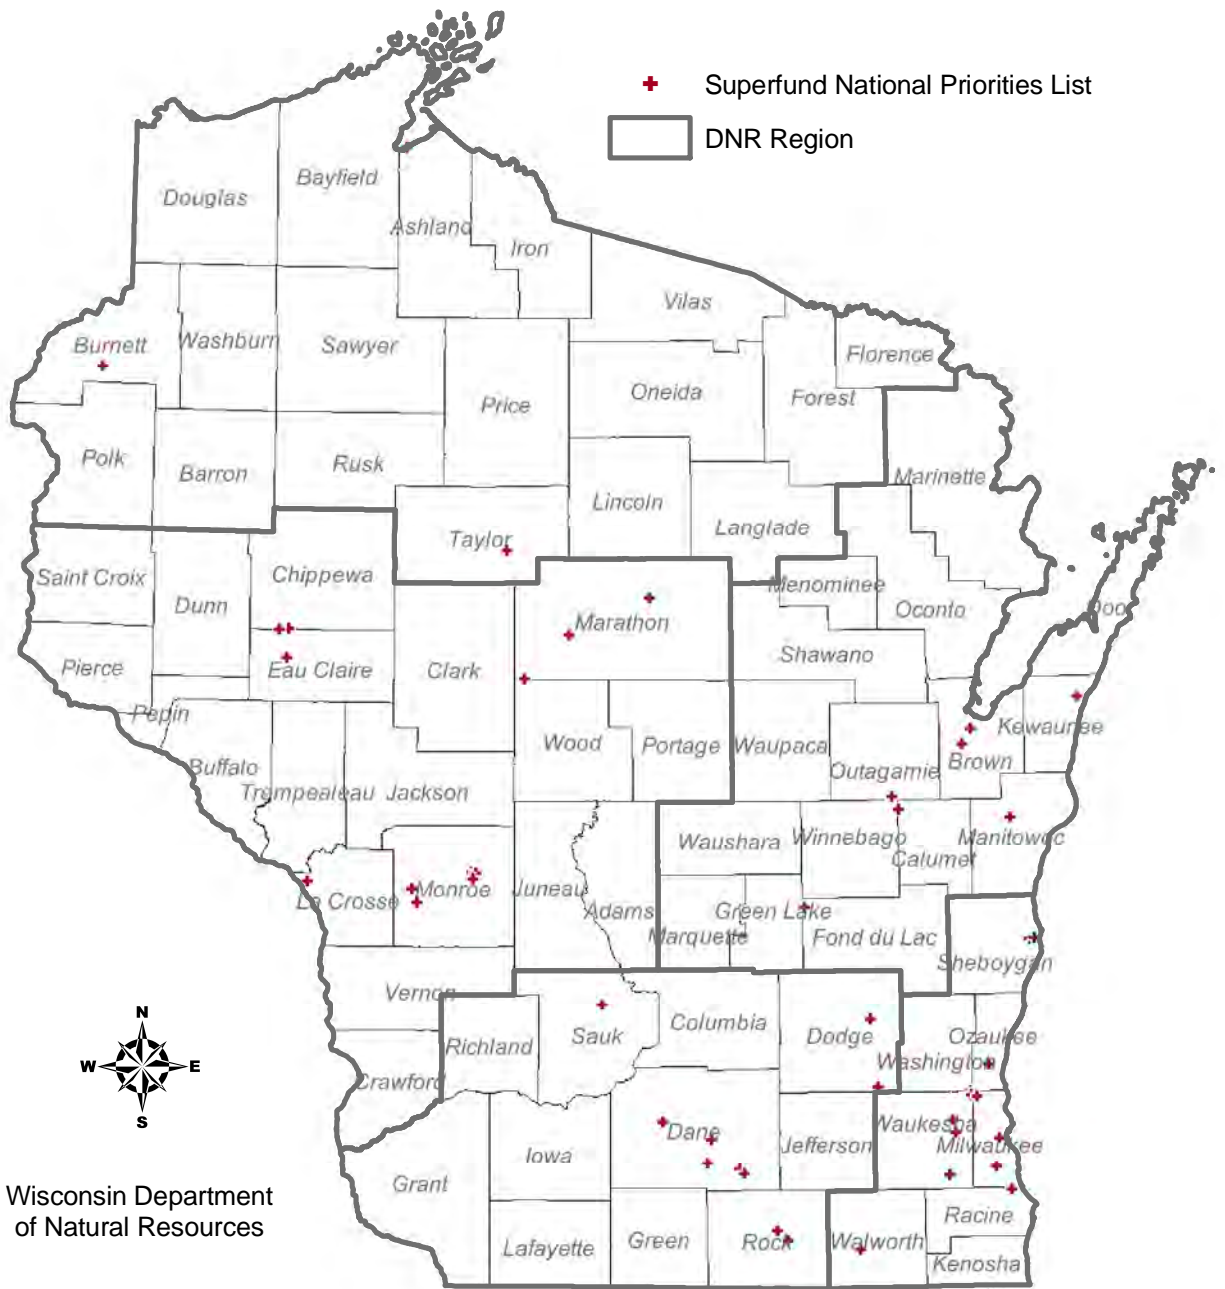

Superfund National Priorities List Sites

Wisconsin Department of Natural Resources

As of February, 2011