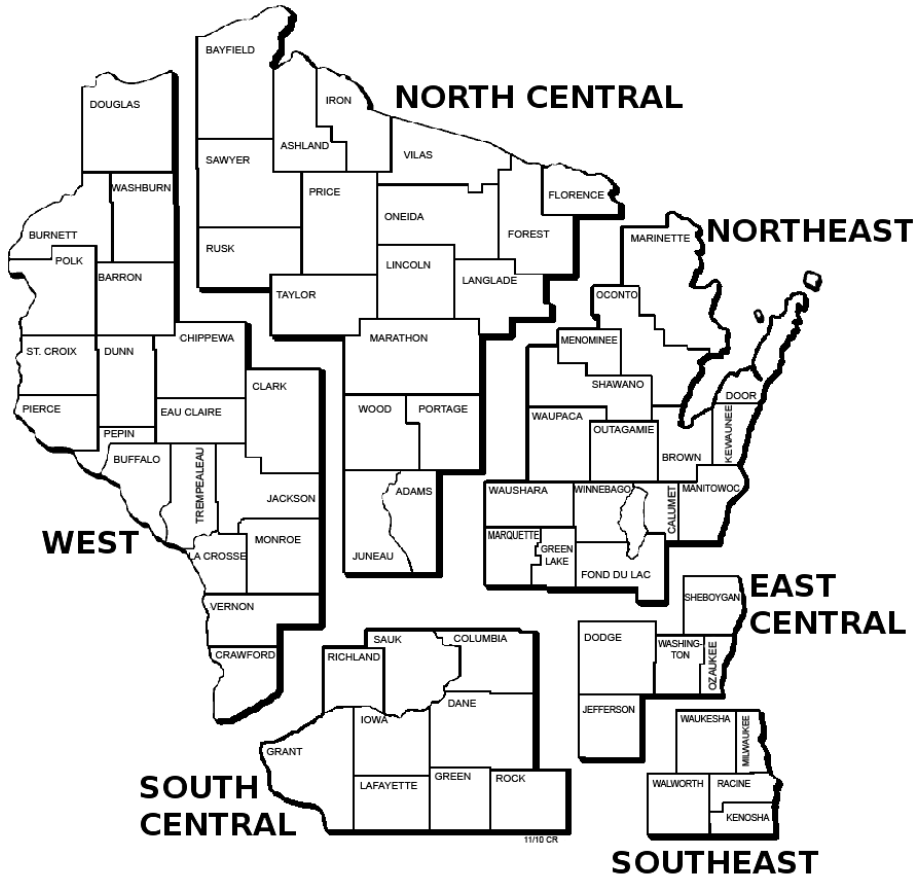

Wisconsin Department of Natural Resources Urban & Community Forestry Contacts

Wisconsin Urban Forestry
World Wide Web Site:
<http://dnr.wi.gov/forestry/UF/>

EAB website:
<http://www.emeraldashborer.wi.gov/>