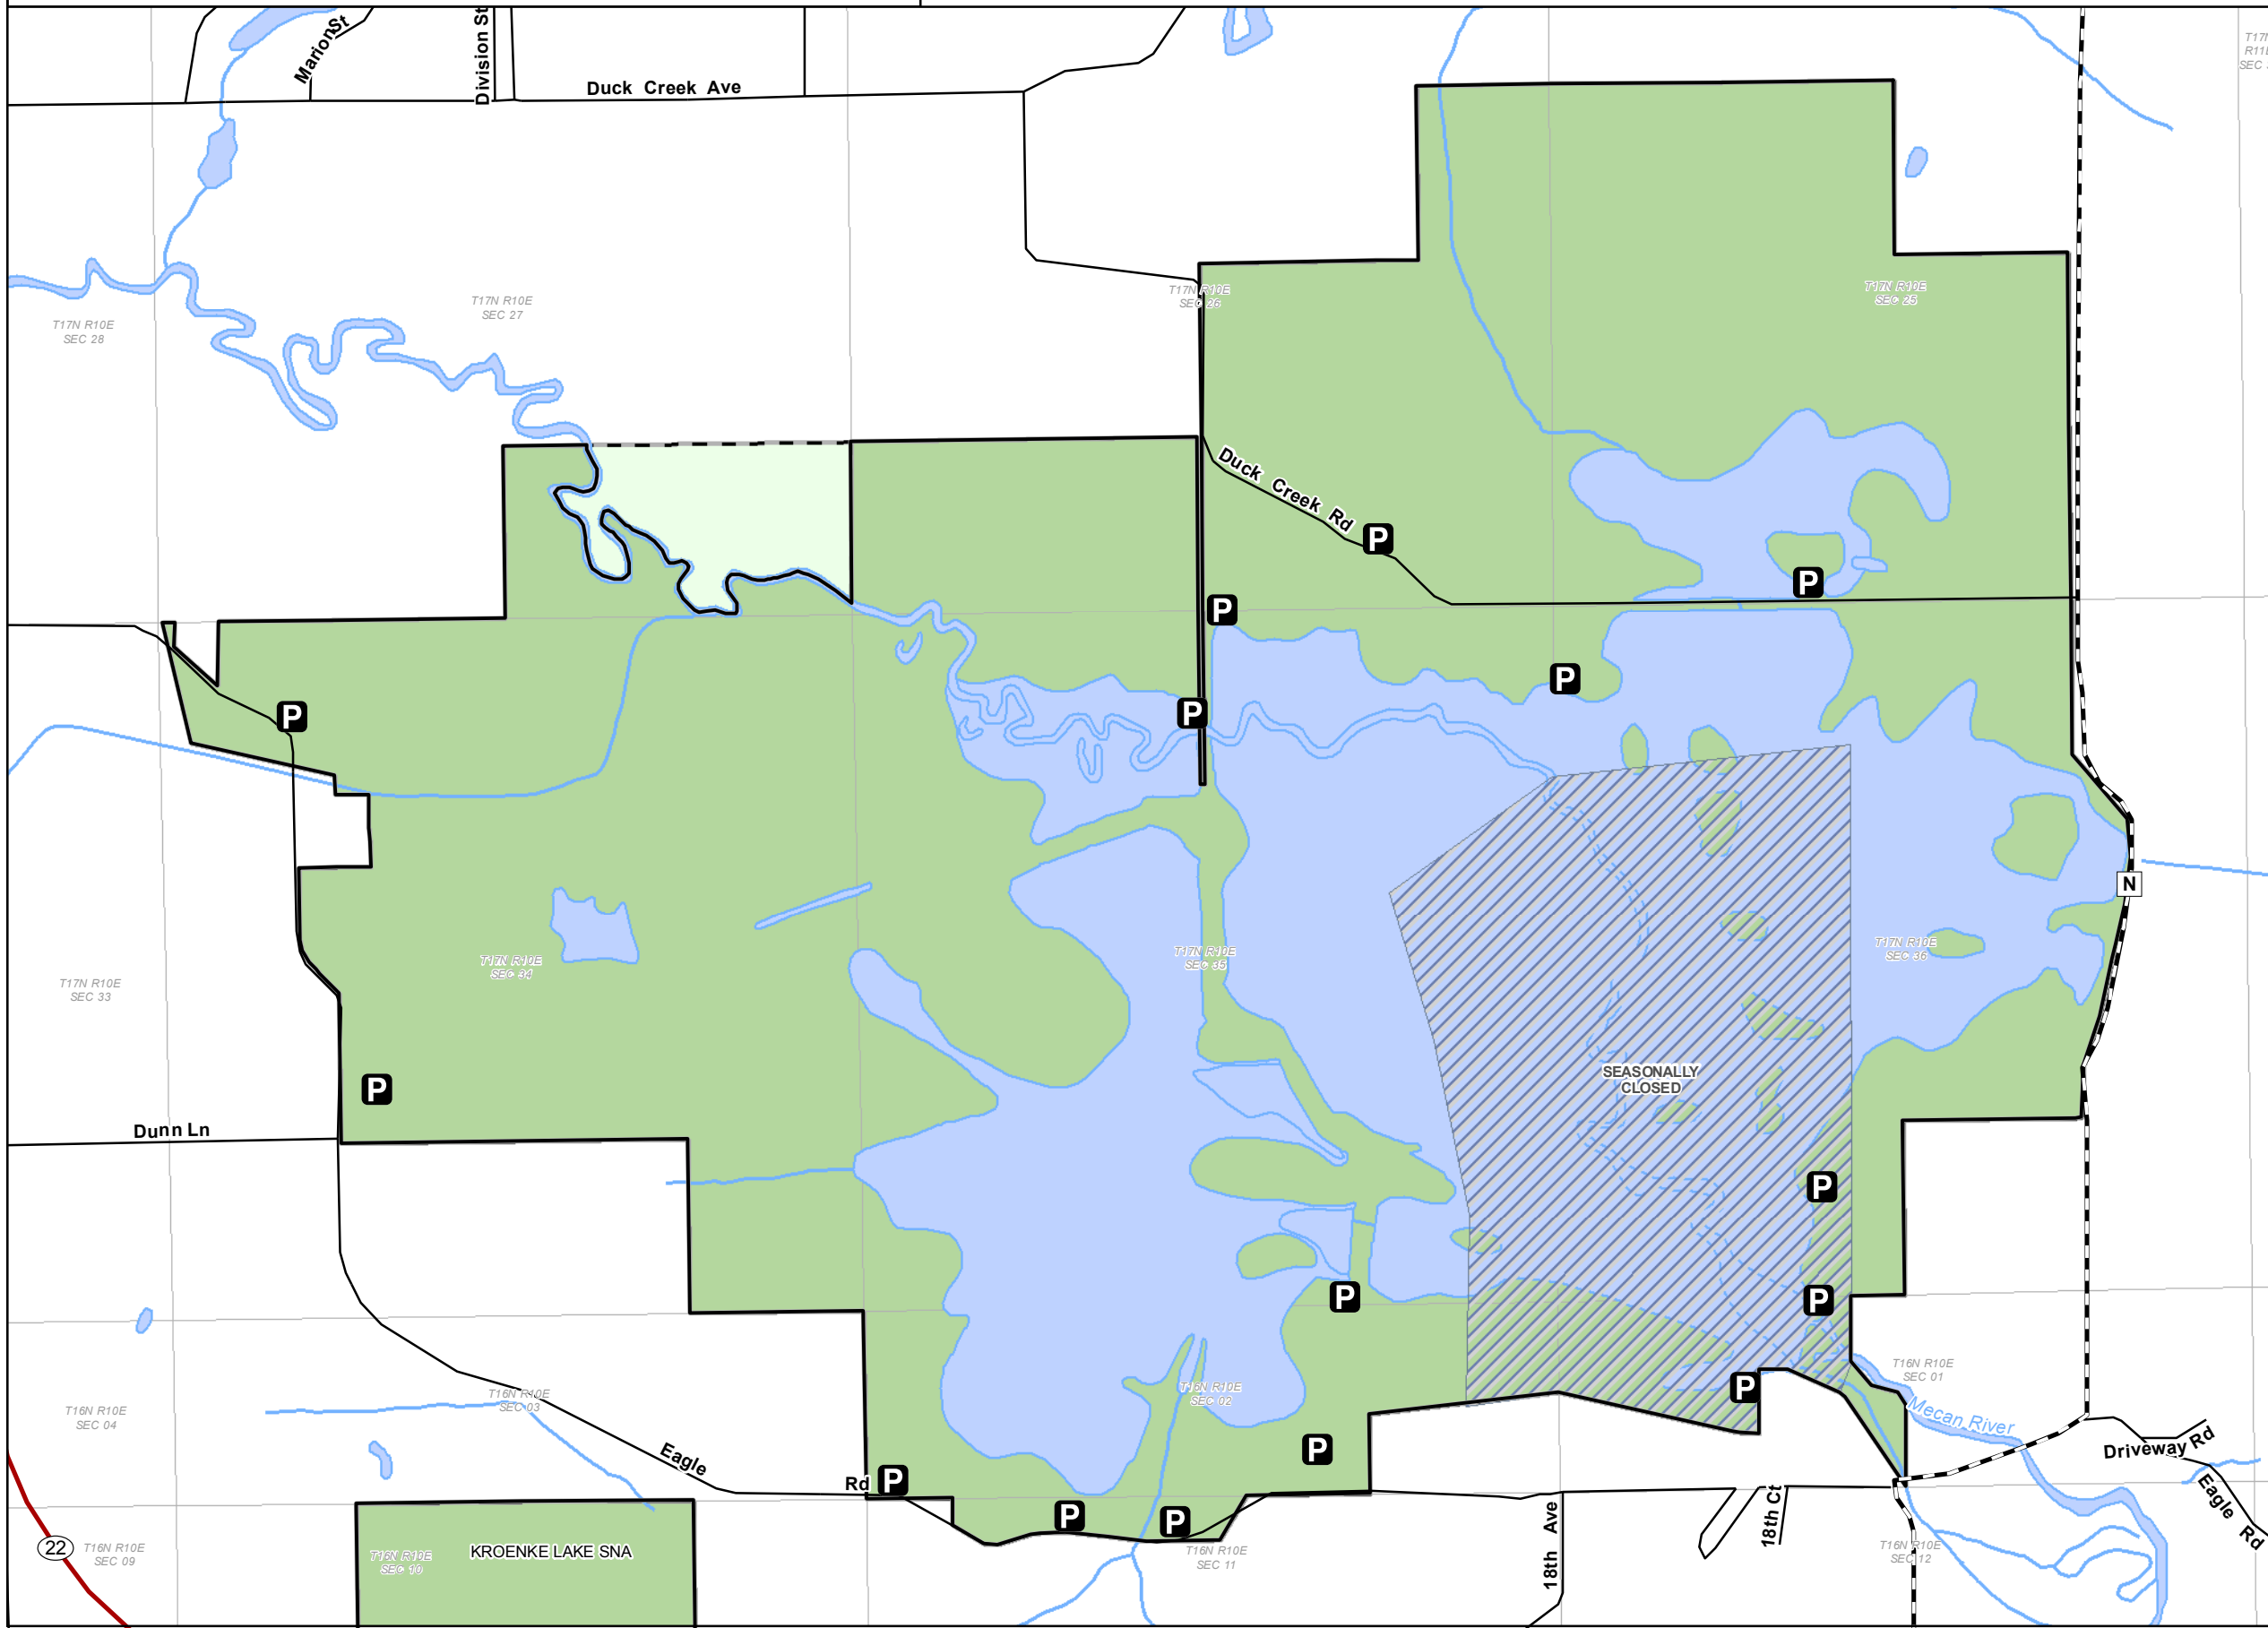

GERMANIA WILDLIFE AREA

MARQUETTE COUNTY

See map legend for the activities allowed on the property or contact the DNR Service Center for more property information.
PLEASE RESPECT LANDOWNERS' RIGHTS AND OBSERVE ALL PROPERTY POSTINGS.

For more information:
PROPERTY MANAGER
C/O BERLIN SERVICE CENTER
122 N PEARL ST
BERLIN, WI 54923
920-361-3149

DNR Managed Land

- Open DNR Land
- Other DNR Land

Easement Use

- Hunting and Fishing
- Fishing Only
- Hunting Only
- Open, No Hunting or Fishing

State Trail

Parking Area

Boat Access

Section Boundary

5280 feet = 1 mile

The data shown on this map have been obtained from various sources, and are of varying age, reliability and resolution. This map is not intended to be used for navigation, nor is this map an authoritative source of information about legal land ownership or public access. Users of this map should confirm the ownership of land through other means in order to avoid trespassing. No warranty, expressed or implied, is made regarding accuracy, applicability for a particular use, completeness, or legality of the information depicted on this map.

Wisconsin Department of Natural Resources

WM-7527 acr

Last revision date: Oct 01, 2010

<http://dnr.wi.gov/org/land/facilities/dnr_lands_mapping.html>