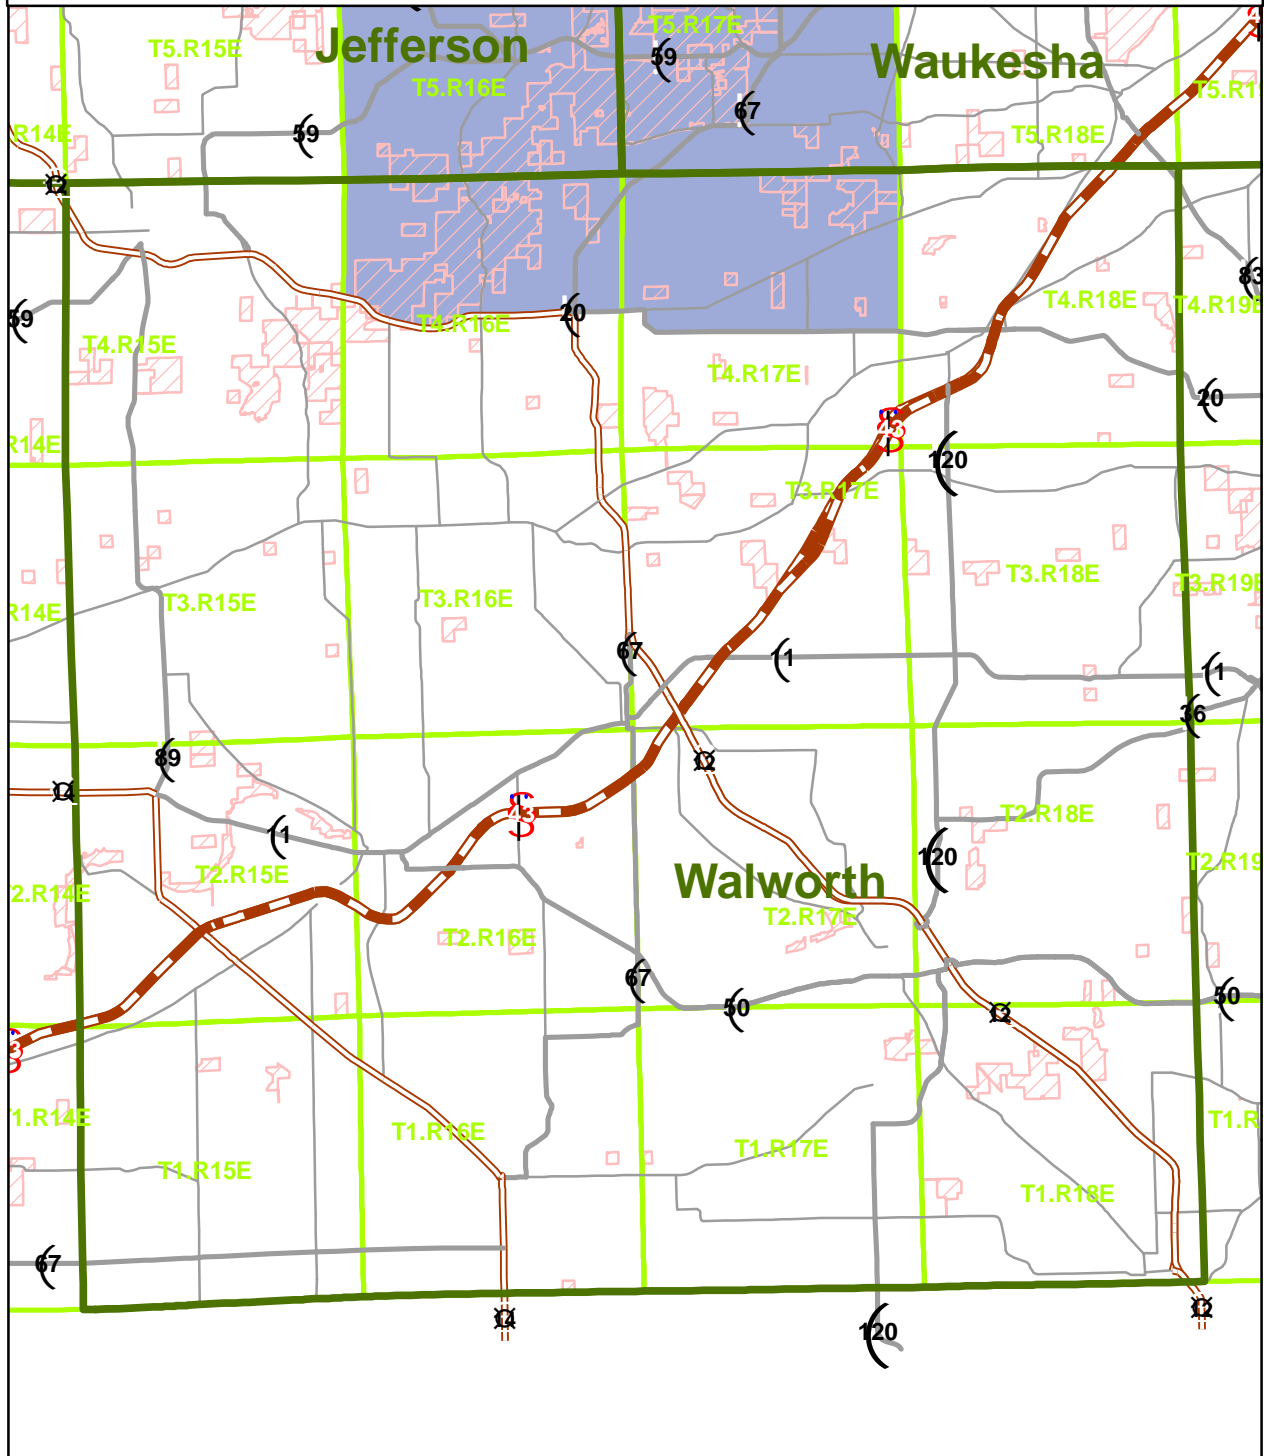

Walworth County Forest Legacy Area

- County Boundaries
- Interstate Highway
- US Highway
- State Highway
- County Roads
- Township Boundaries
- Public Lands, FCL and MFL Forests

- Forest Legacy Areas**
- Baraboo Hills
 - Kettles
 - Northern
 - West Central

<http://dnr.wi.gov/forestry/legacy/fla.html>

1 inch equals 4.125609 miles