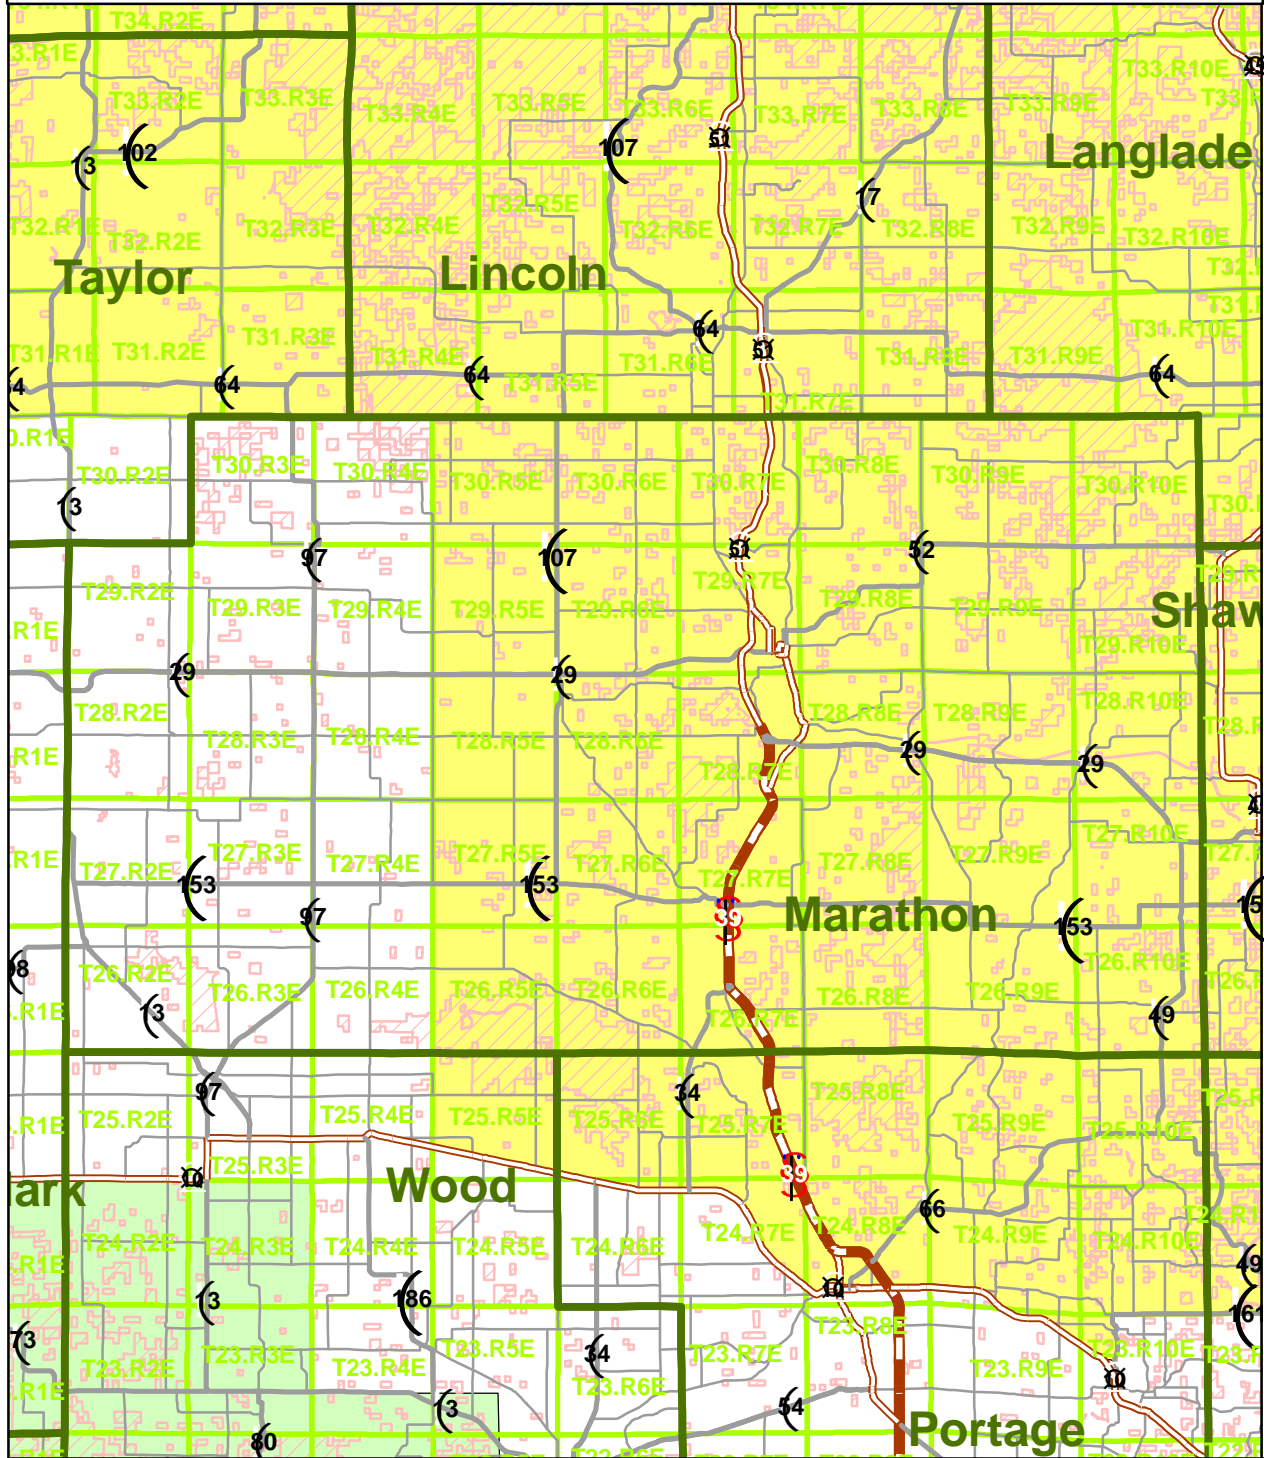

Marathon County Forest Legacy Area

- County Boundaries
- Interstate Highway
- US Highway
- State Highway
- County Roads
- Township Boundaries
- Public Lands, FCL and MFL Forests

- Forest Legacy Areas**
- Baraboo Hills
 - Kettles
 - Northern
 - West Central

<http://dnr.wi.gov/forestry/legacy/fla.html>

1 inch equals 9.069297 miles