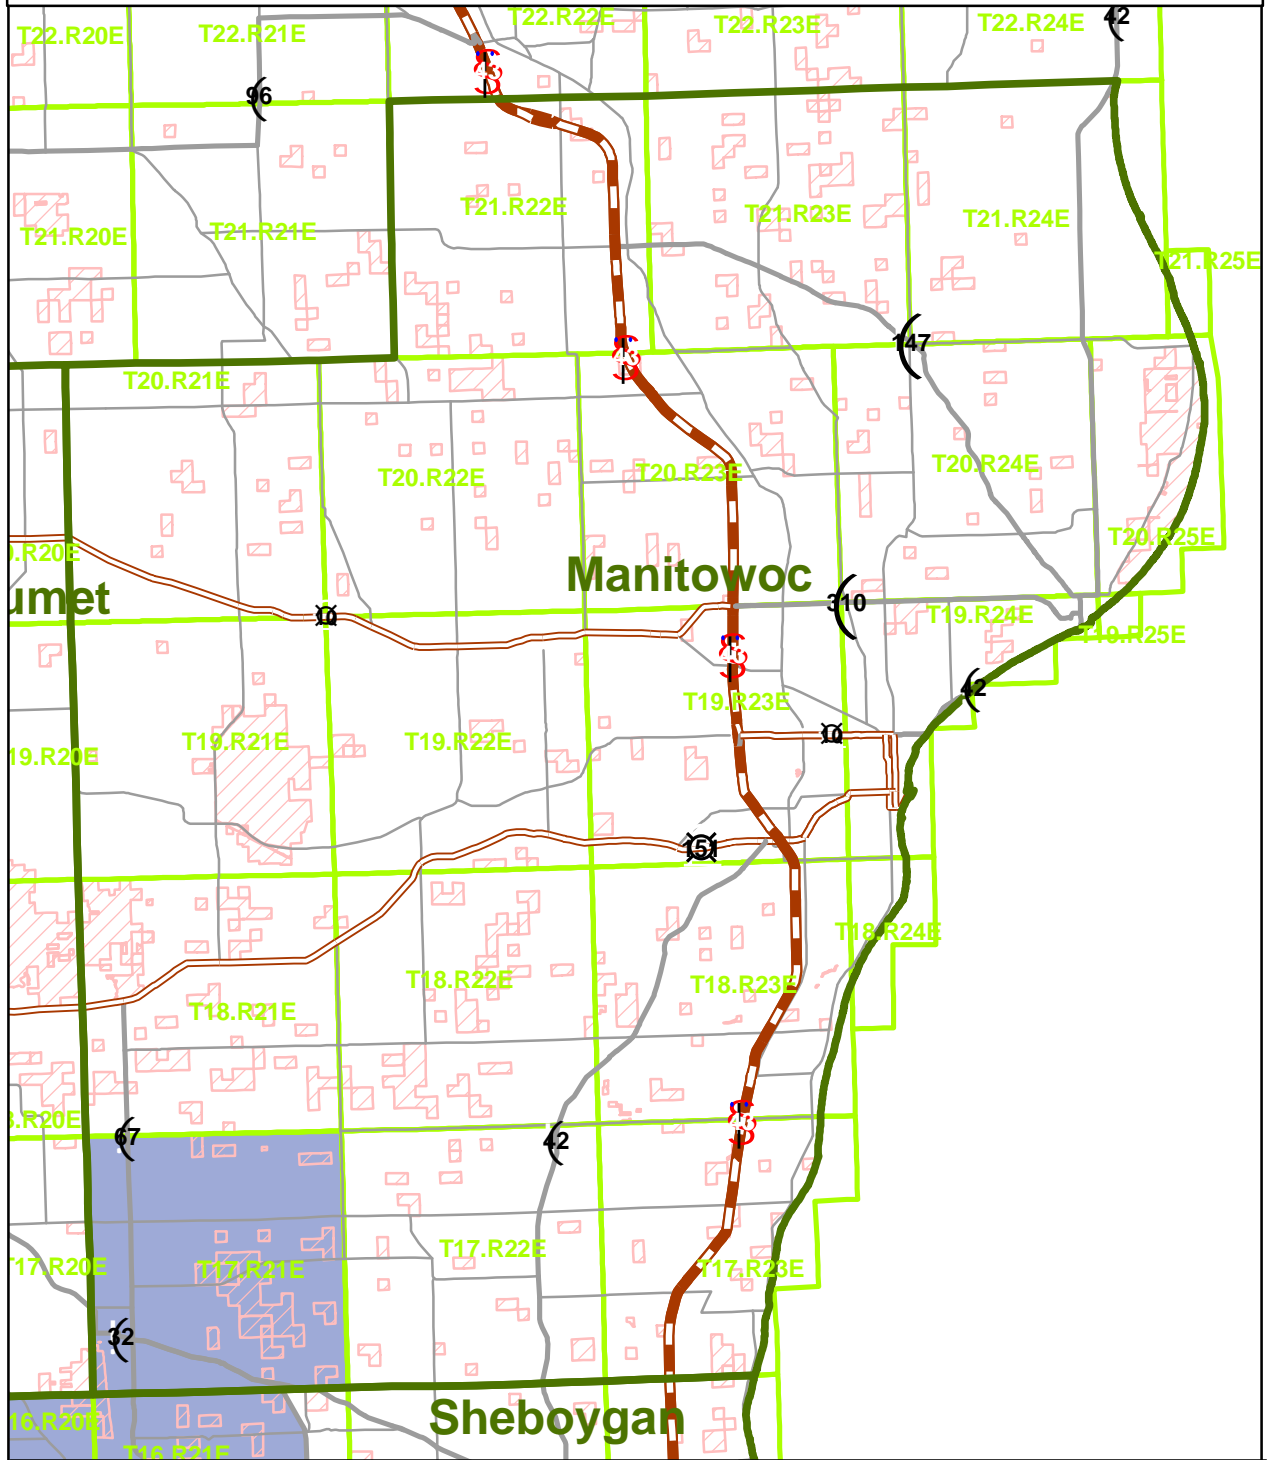

Manitowoc County Forest Legacy Area

- County Boundaries
- Interstate Highway
- US Highway
- State Highway
- County Roads
- Township Boundaries
- Public Lands, FCL and MFL Forests

- Forest Legacy Areas**
- Baraboo Hills
 - Kettles
 - Northern
 - West Central

<http://dnr.wi.gov/forestry/legacy/fla.html>

1 inch equals 4.493831 miles