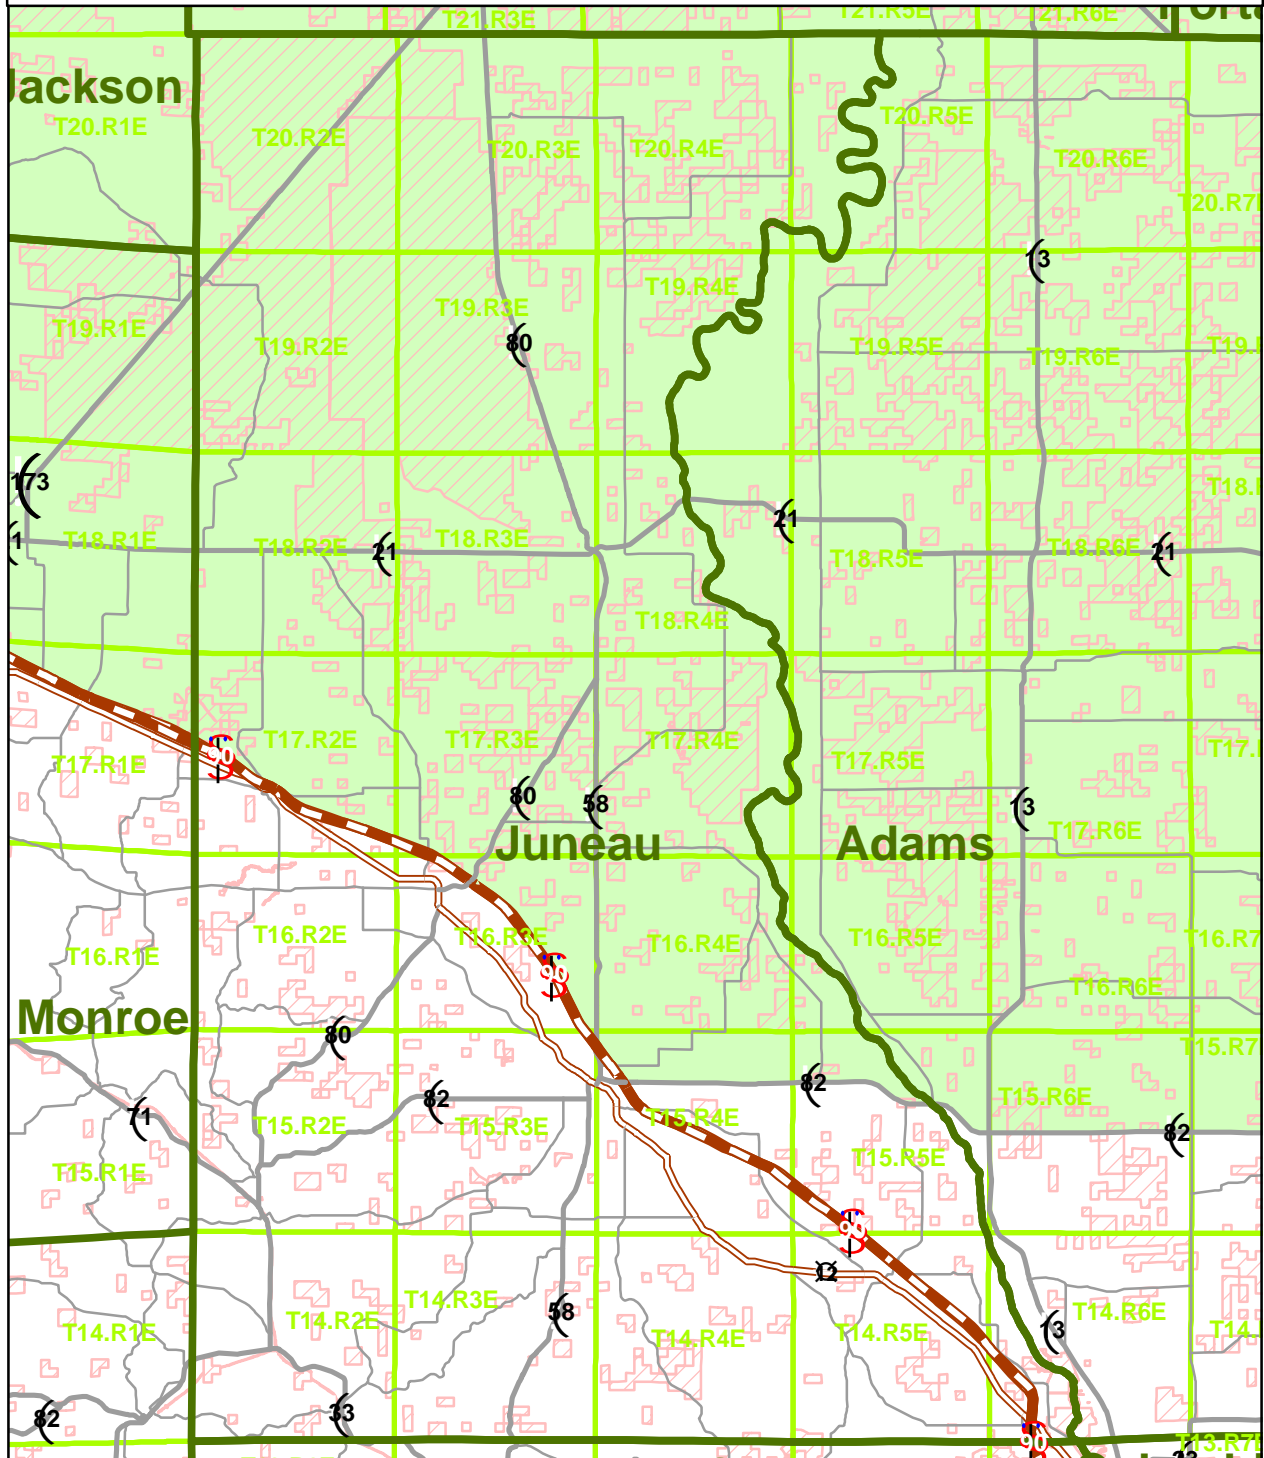

# Juneau County Forest Legacy Area

- County Boundaries
- Interstate Highway
- US Highway
- State Highway
- County Roads
- Township Boundaries
- Public Lands, FCL and MFL Forests

- Forest Legacy Areas**
- Baraboo Hills
  - Kettles
  - Northern
  - West Central

<http://dnr.wi.gov/forestry/legacy/fla.html>

1 inch equals 5.737456 miles