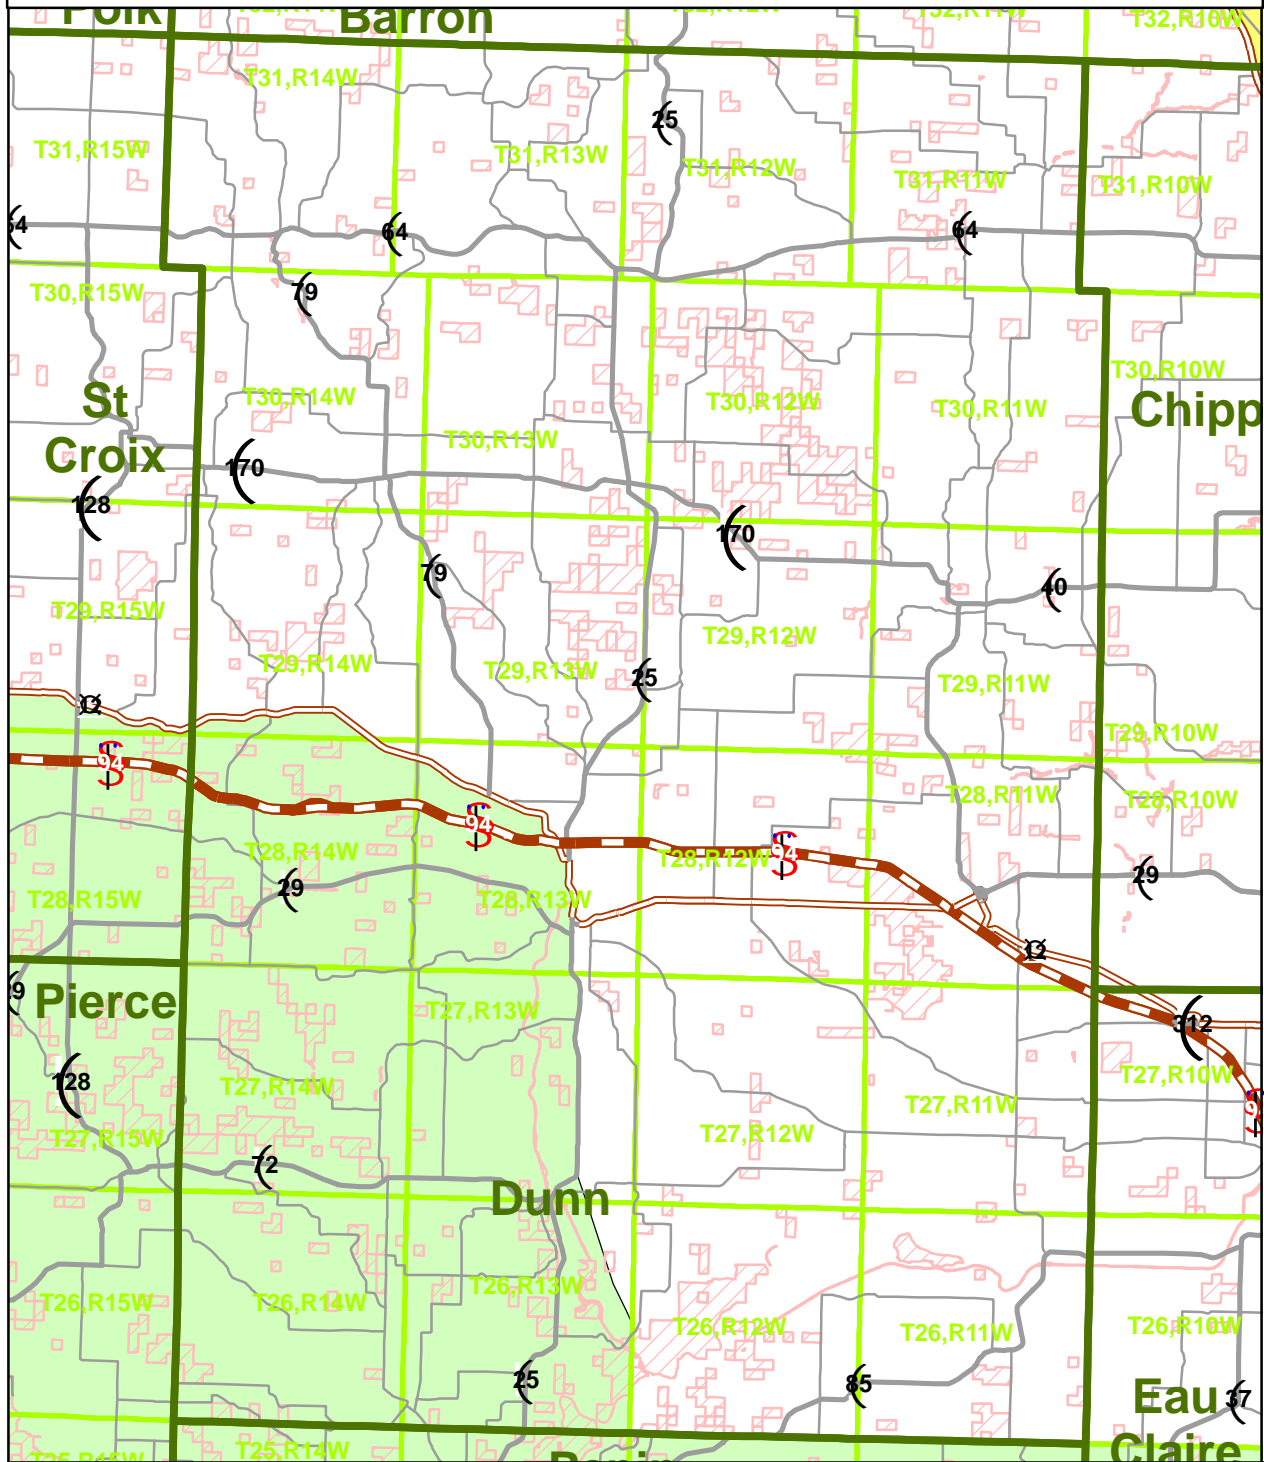

Dunn County Forest Legacy Area

- County Boundaries
- Interstate Highway
- US Highway
- State Highway
- County Roads
- Township Boundaries
- Public Lands, FCL and MFL Forests

- Forest Legacy Areas**
- Baraboo Hills
 - Kettles
 - Northern
 - West Central

<http://dnr.wi.gov/forestry/legacy/fla.html>

1 inch equals 5.039785 miles