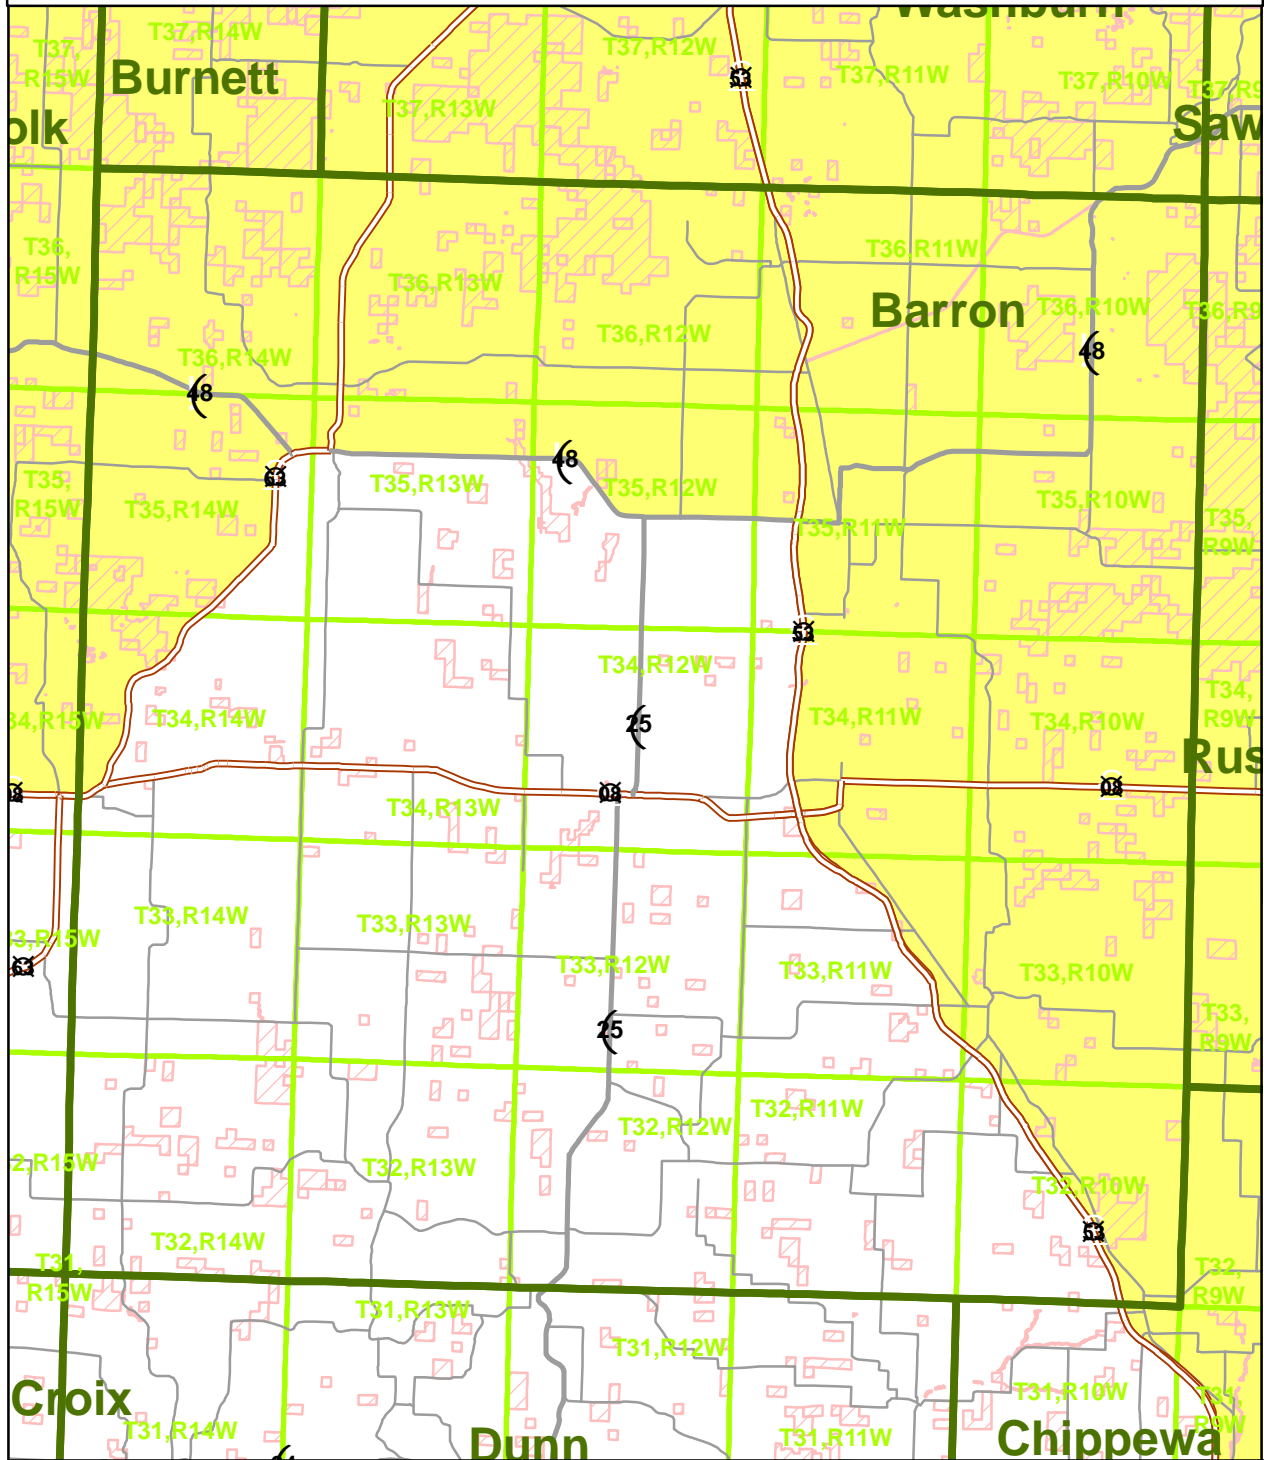

# Barron County Forest Legacy Area

- County Boundaries
- Interstate Highway
- US Highway
- State Highway
- County Roads
- Township Boundaries
- Public Lands, FCL and MFL Forests

**Forest Legacy Areas**

- Baraboo Hills
- Kettles
- Northern
- West Central

<http://dnr.wi.gov/forestry/legacy/fla.html>

1 inch equals 5.161298 miles