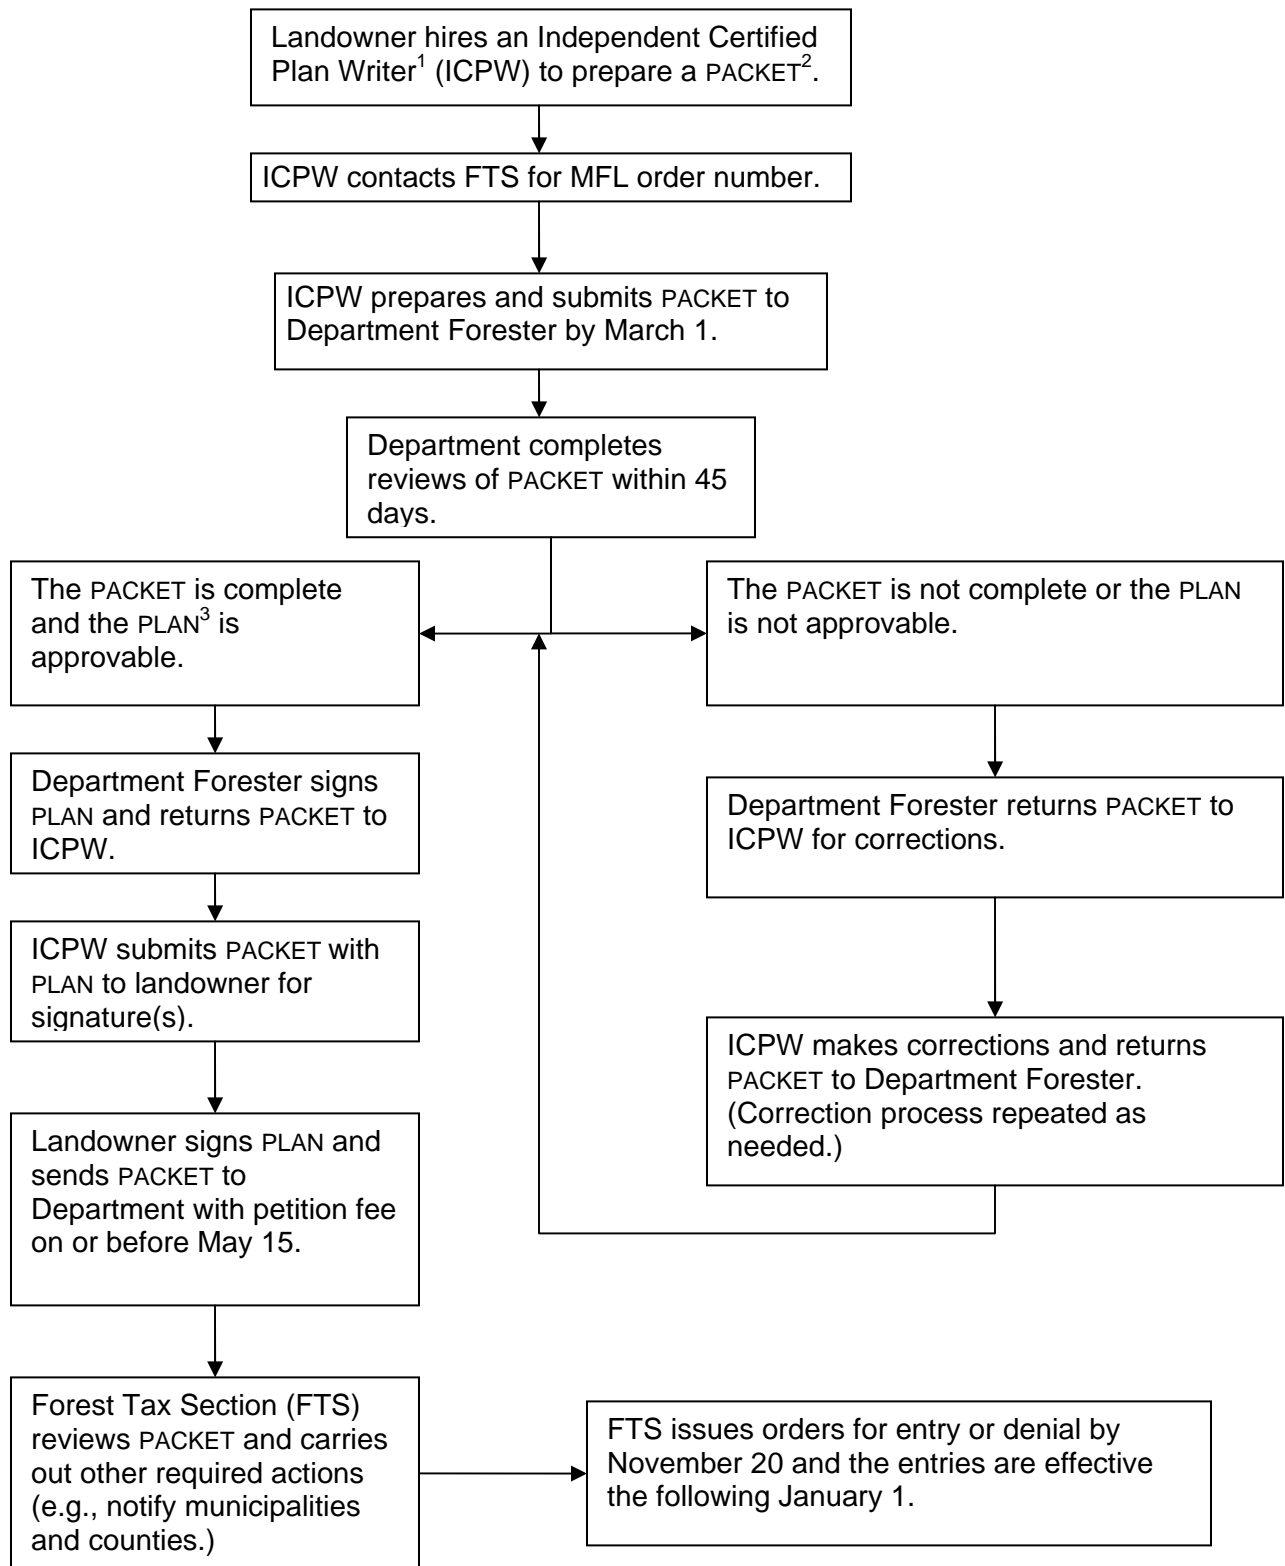

MAY 15 PETITION DEADLINE FLOW CHART

¹ Independent Certified Plan Writer is a CPW working directly for a landowner.

² PACKET is the MFL management plan packet and includes the PLAN and the petition with all attachments except the petition fee.

³ PLAN is the MFL management plan and includes the land exam, land listing, map and written plan.