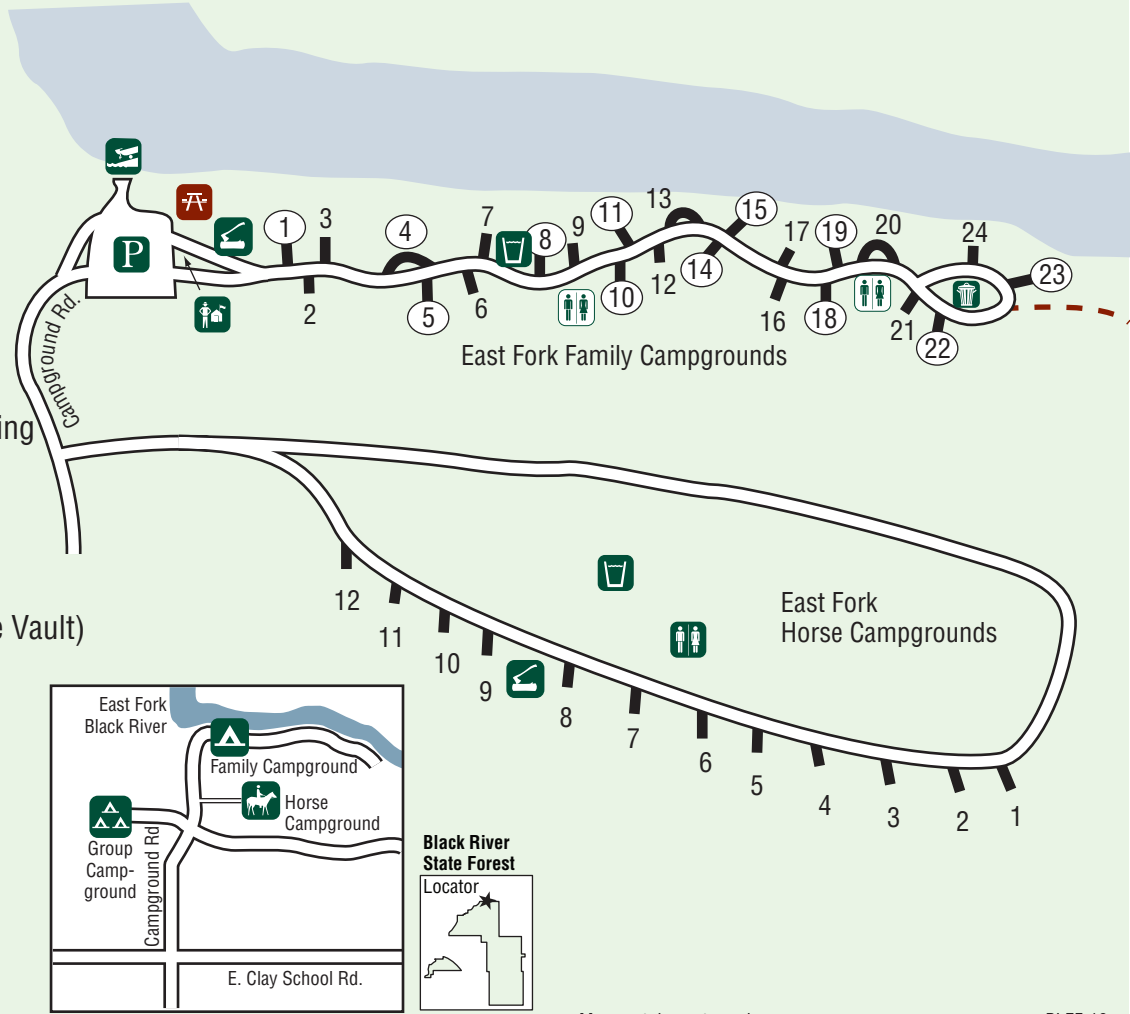

East Fork Family & Horse Campground

Legend

-  Contact Station
-  Drinking Water
-  Firewood
-  Garbage & Recycling
-  Hand Launch
-  Parking
-  Toilets (Accessible Vault)
-  Picnic Area
- 1 Campsite Number
-  Foot Path
-  Reservable Campsite

Maps not drawn to scale.

BLEF-10