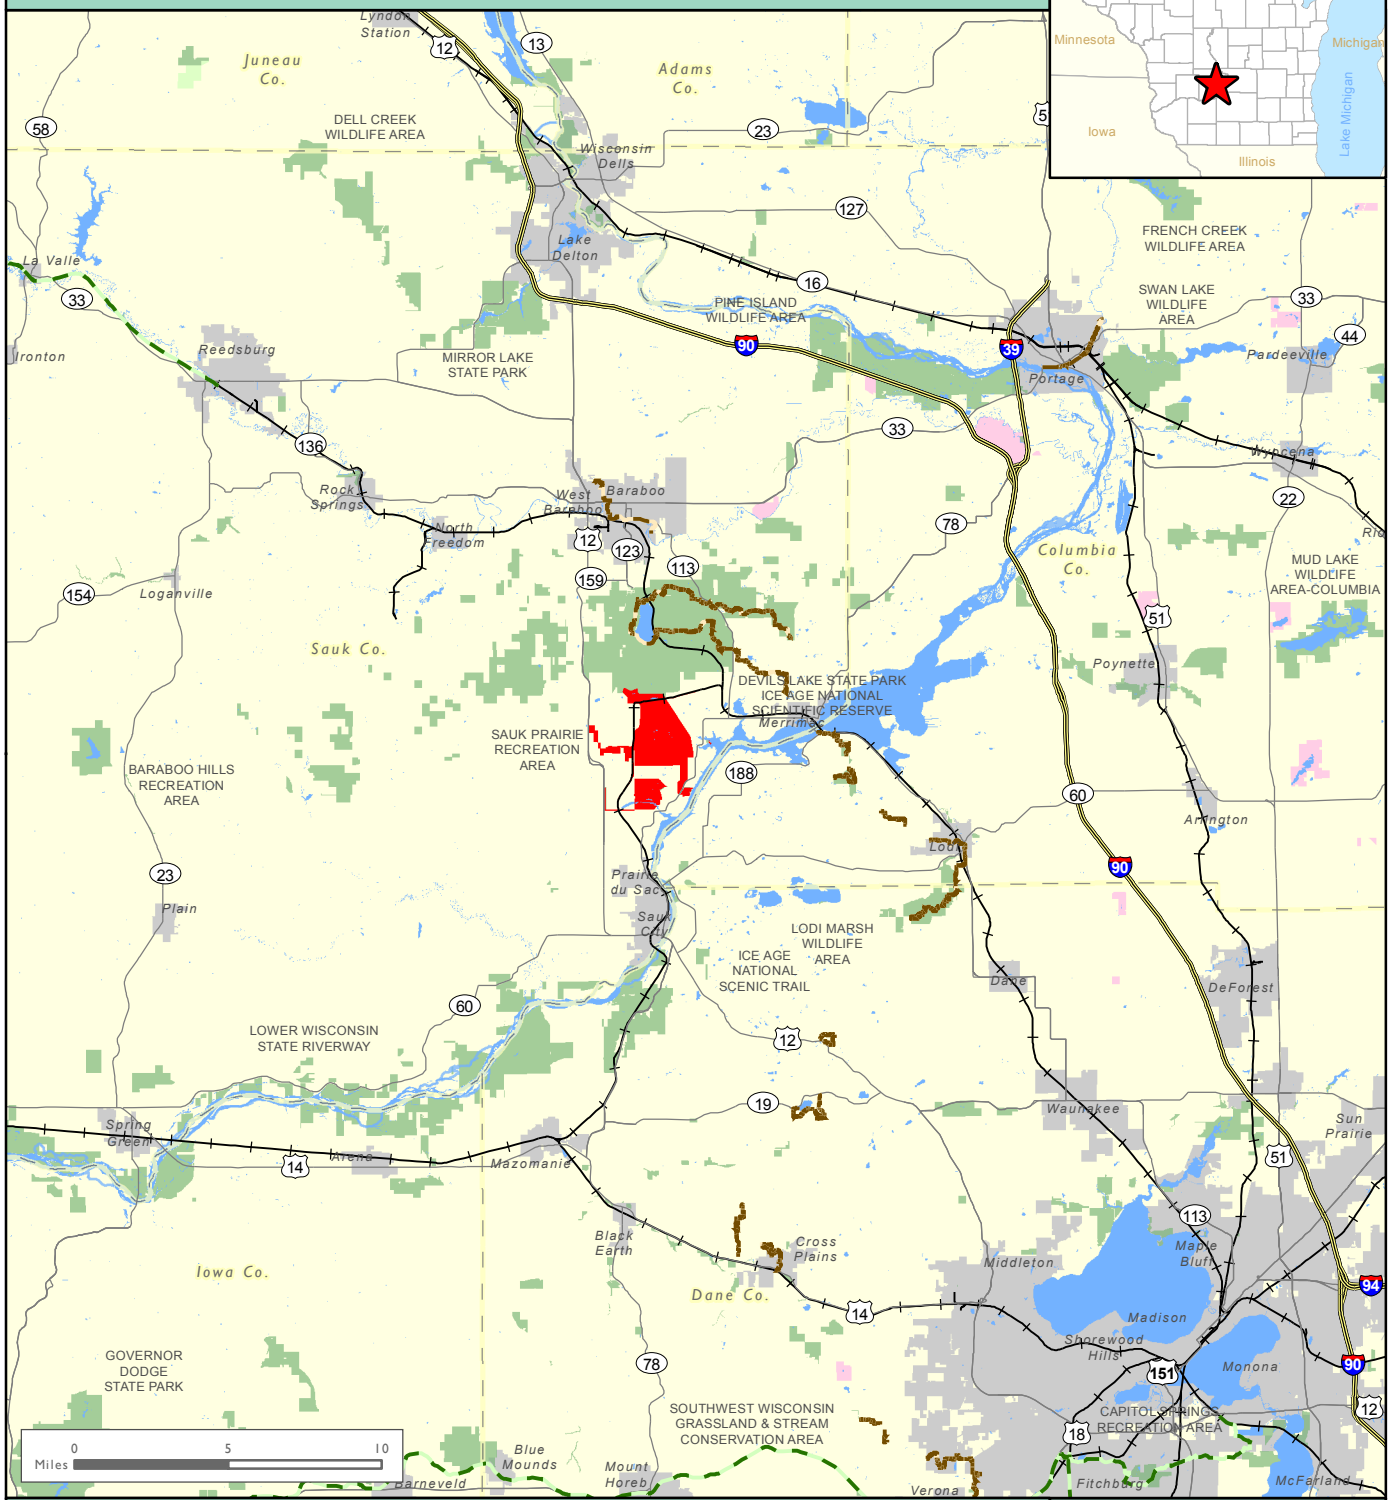

# Sauk Prairie Recreation Area REGIONAL LOCATOR

**DRAFT**

- Sauk Prairie Recreation Area
- DNR Managed Lands
- Federal Land
- County Forest
- State Recreation Trail
- Ice Age Trail

**WISCONSIN DEPARTMENT OF NATURAL RESOURCES**

## MAP A

The data shown on this map have been obtained from various sources, and are of varying age, reliability and resolution. This map is not intended to be used for navigation, nor is this map an authoritative source of information about legal land ownership or public access. Users of this map should confirm the ownership of land through other means in order to avoid trespassing. No warranty, expressed or implied, is made regarding accuracy, applicability for a particular use, completeness, or legality of the information depicted on this map.