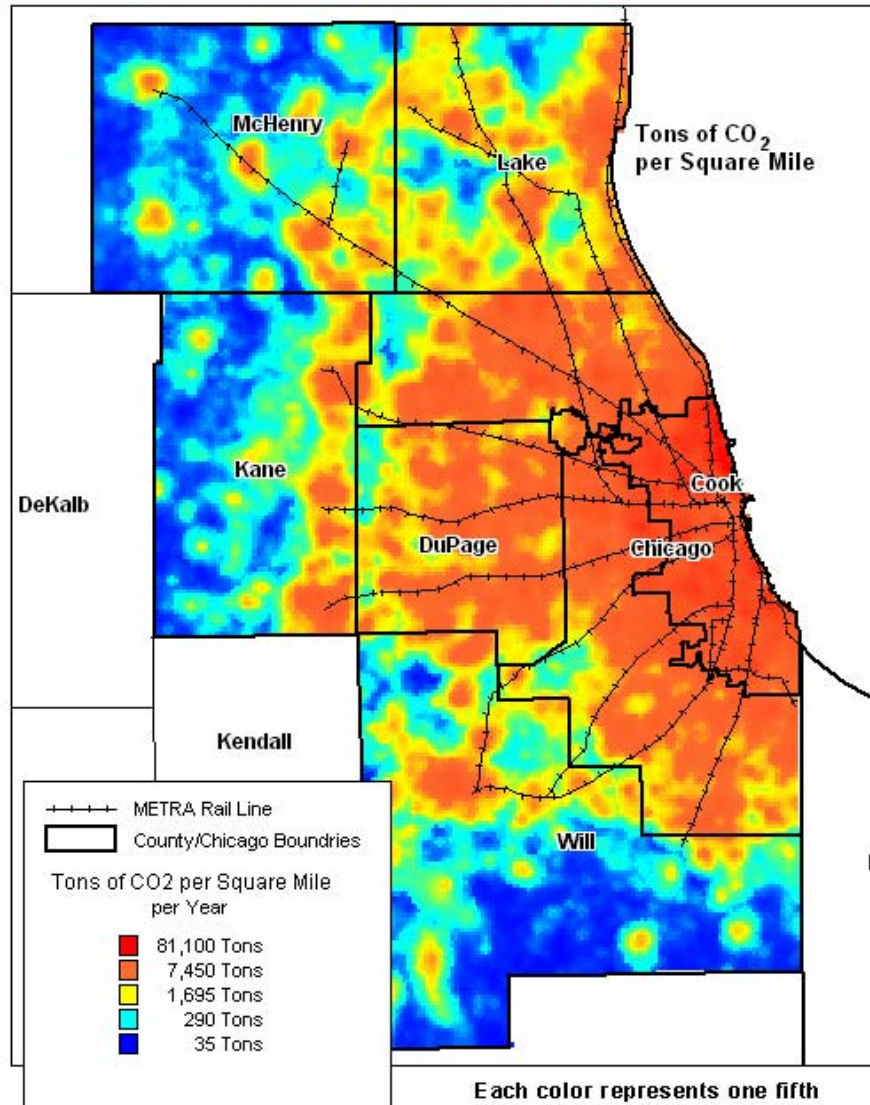

Two Views of Cities and CO₂

CO₂ Generated by Automobiles in the Chicago Region per Year

Traditional View:

Cities produce large amounts of GHGs.

Each color represents one fifth of the land area on each map.

Emerging View:

City dwellers produce relatively low amounts of GHGs.