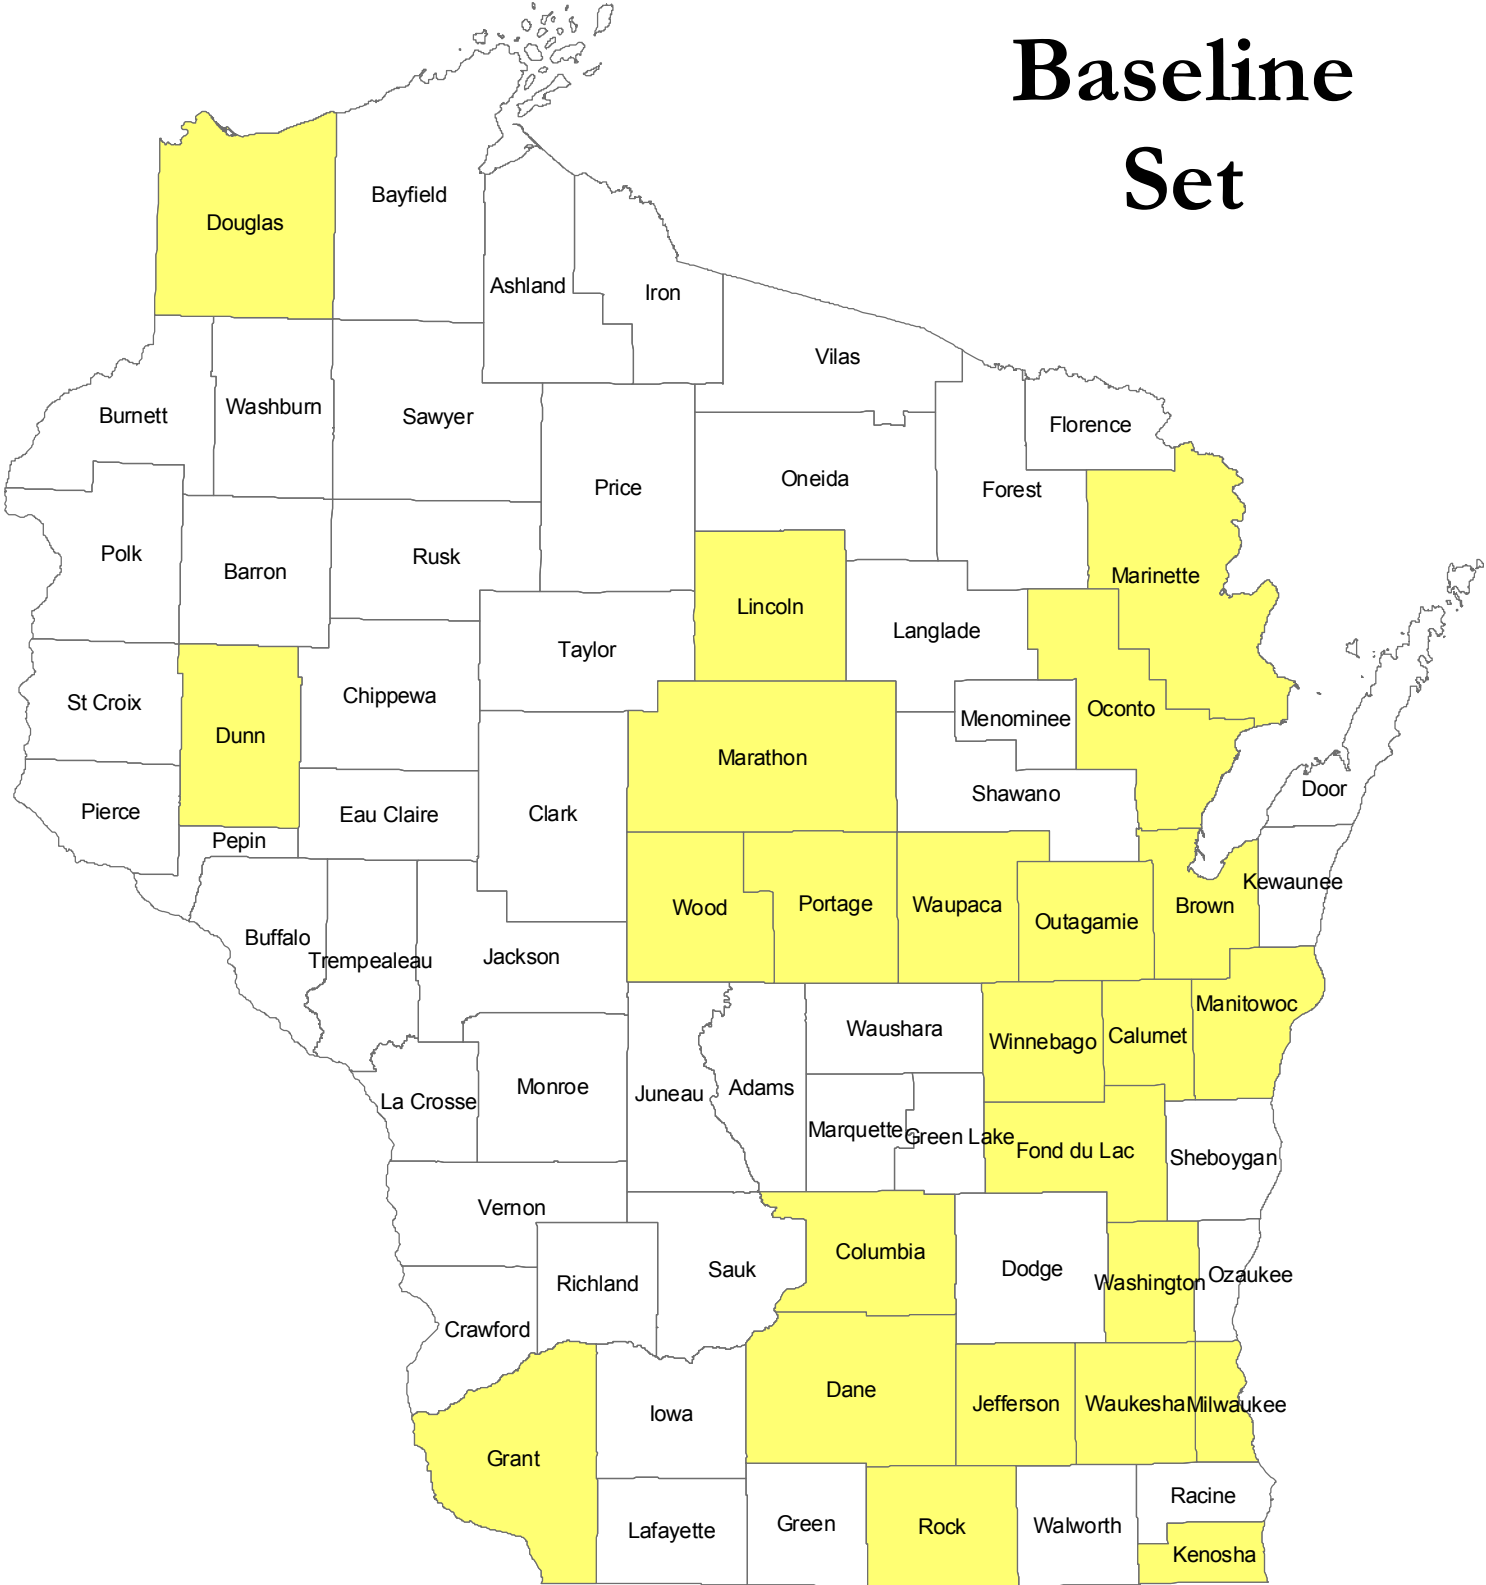

SO2 Baseline Set

Updated
February 2009