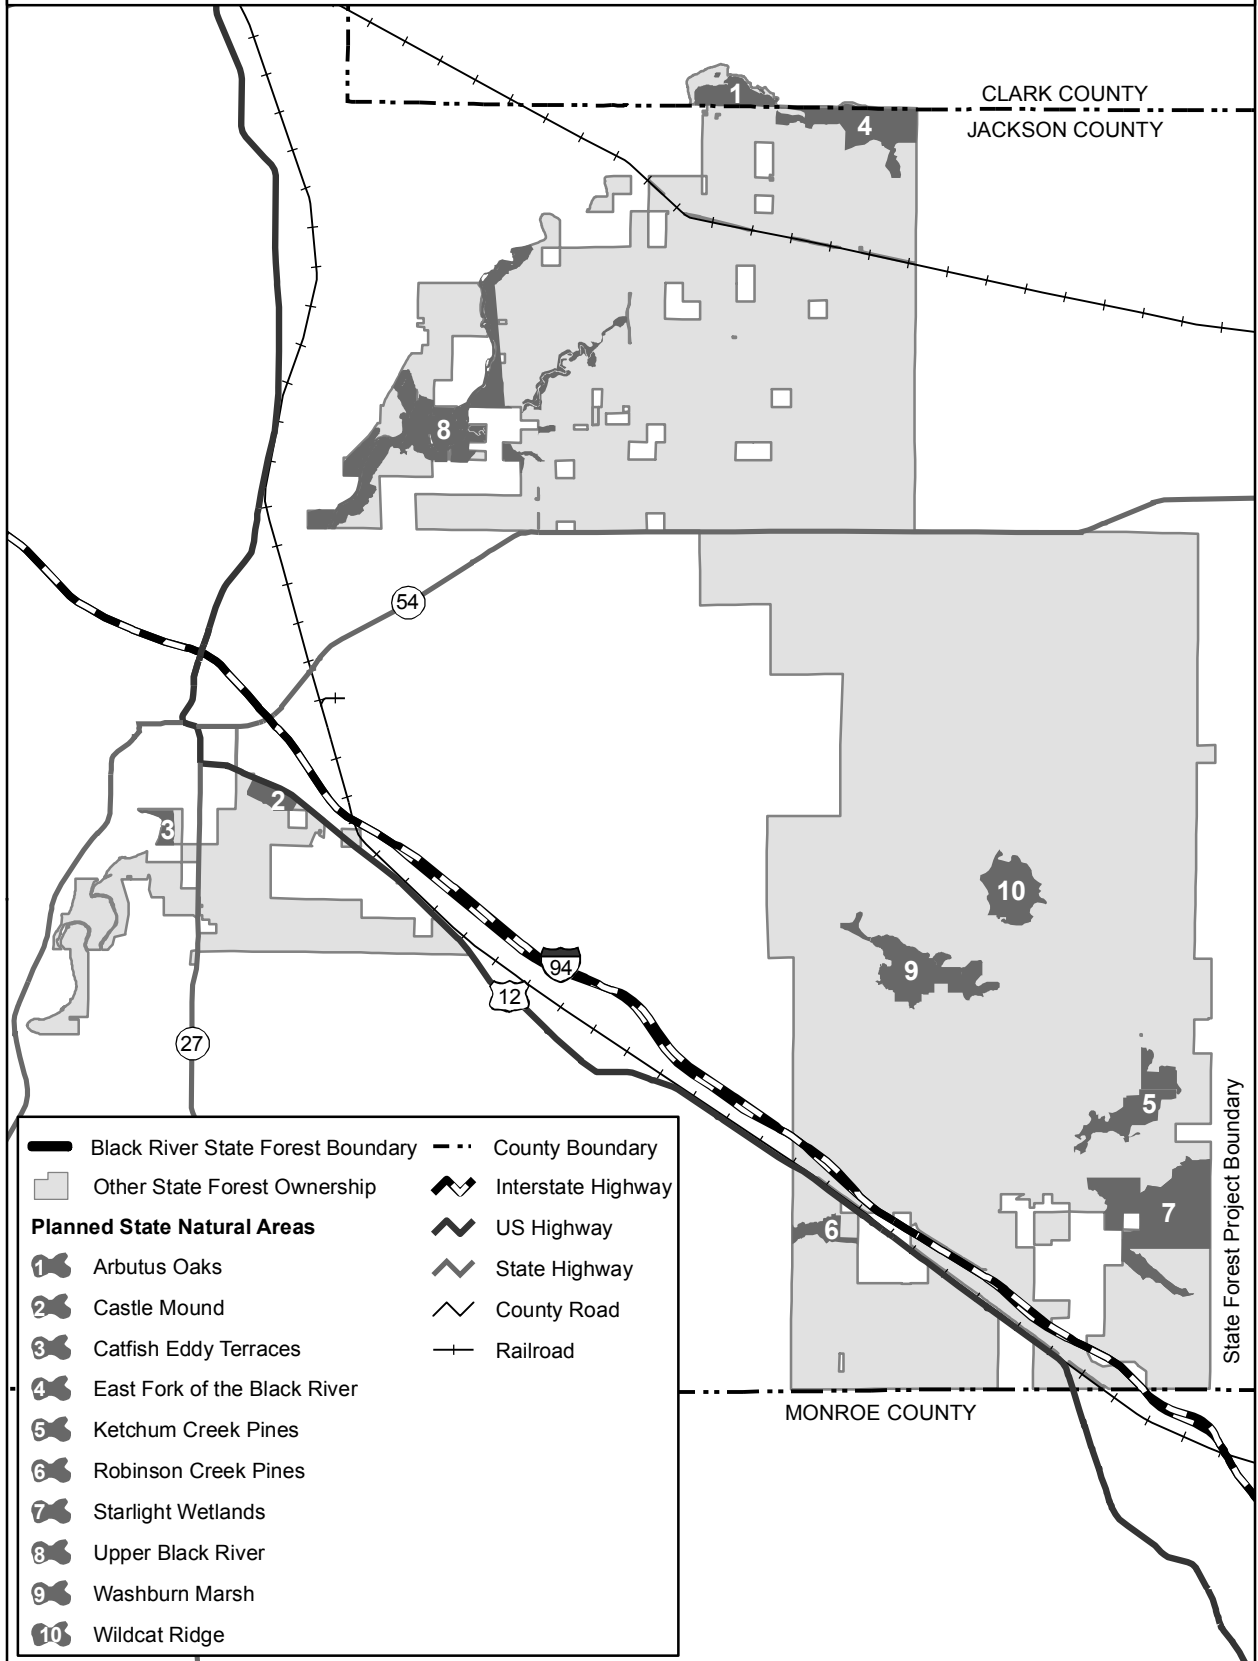

# Map 2.26

## Planned State Natural Areas

	Black River State Forest Boundary		County Boundary
	Other State Forest Ownership		Interstate Highway
<b>Planned State Natural Areas</b>			
	Arbutus Oaks		US Highway
	Castle Mound		State Highway
	Catfish Eddy Terraces		County Road
	East Fork of the Black River		Railroad
	Ketchum Creek Pines		
	Robinson Creek Pines		
	Starlight Wetlands		
	Upper Black River		
	Washburn Marsh		
	Wildcat Ridge		